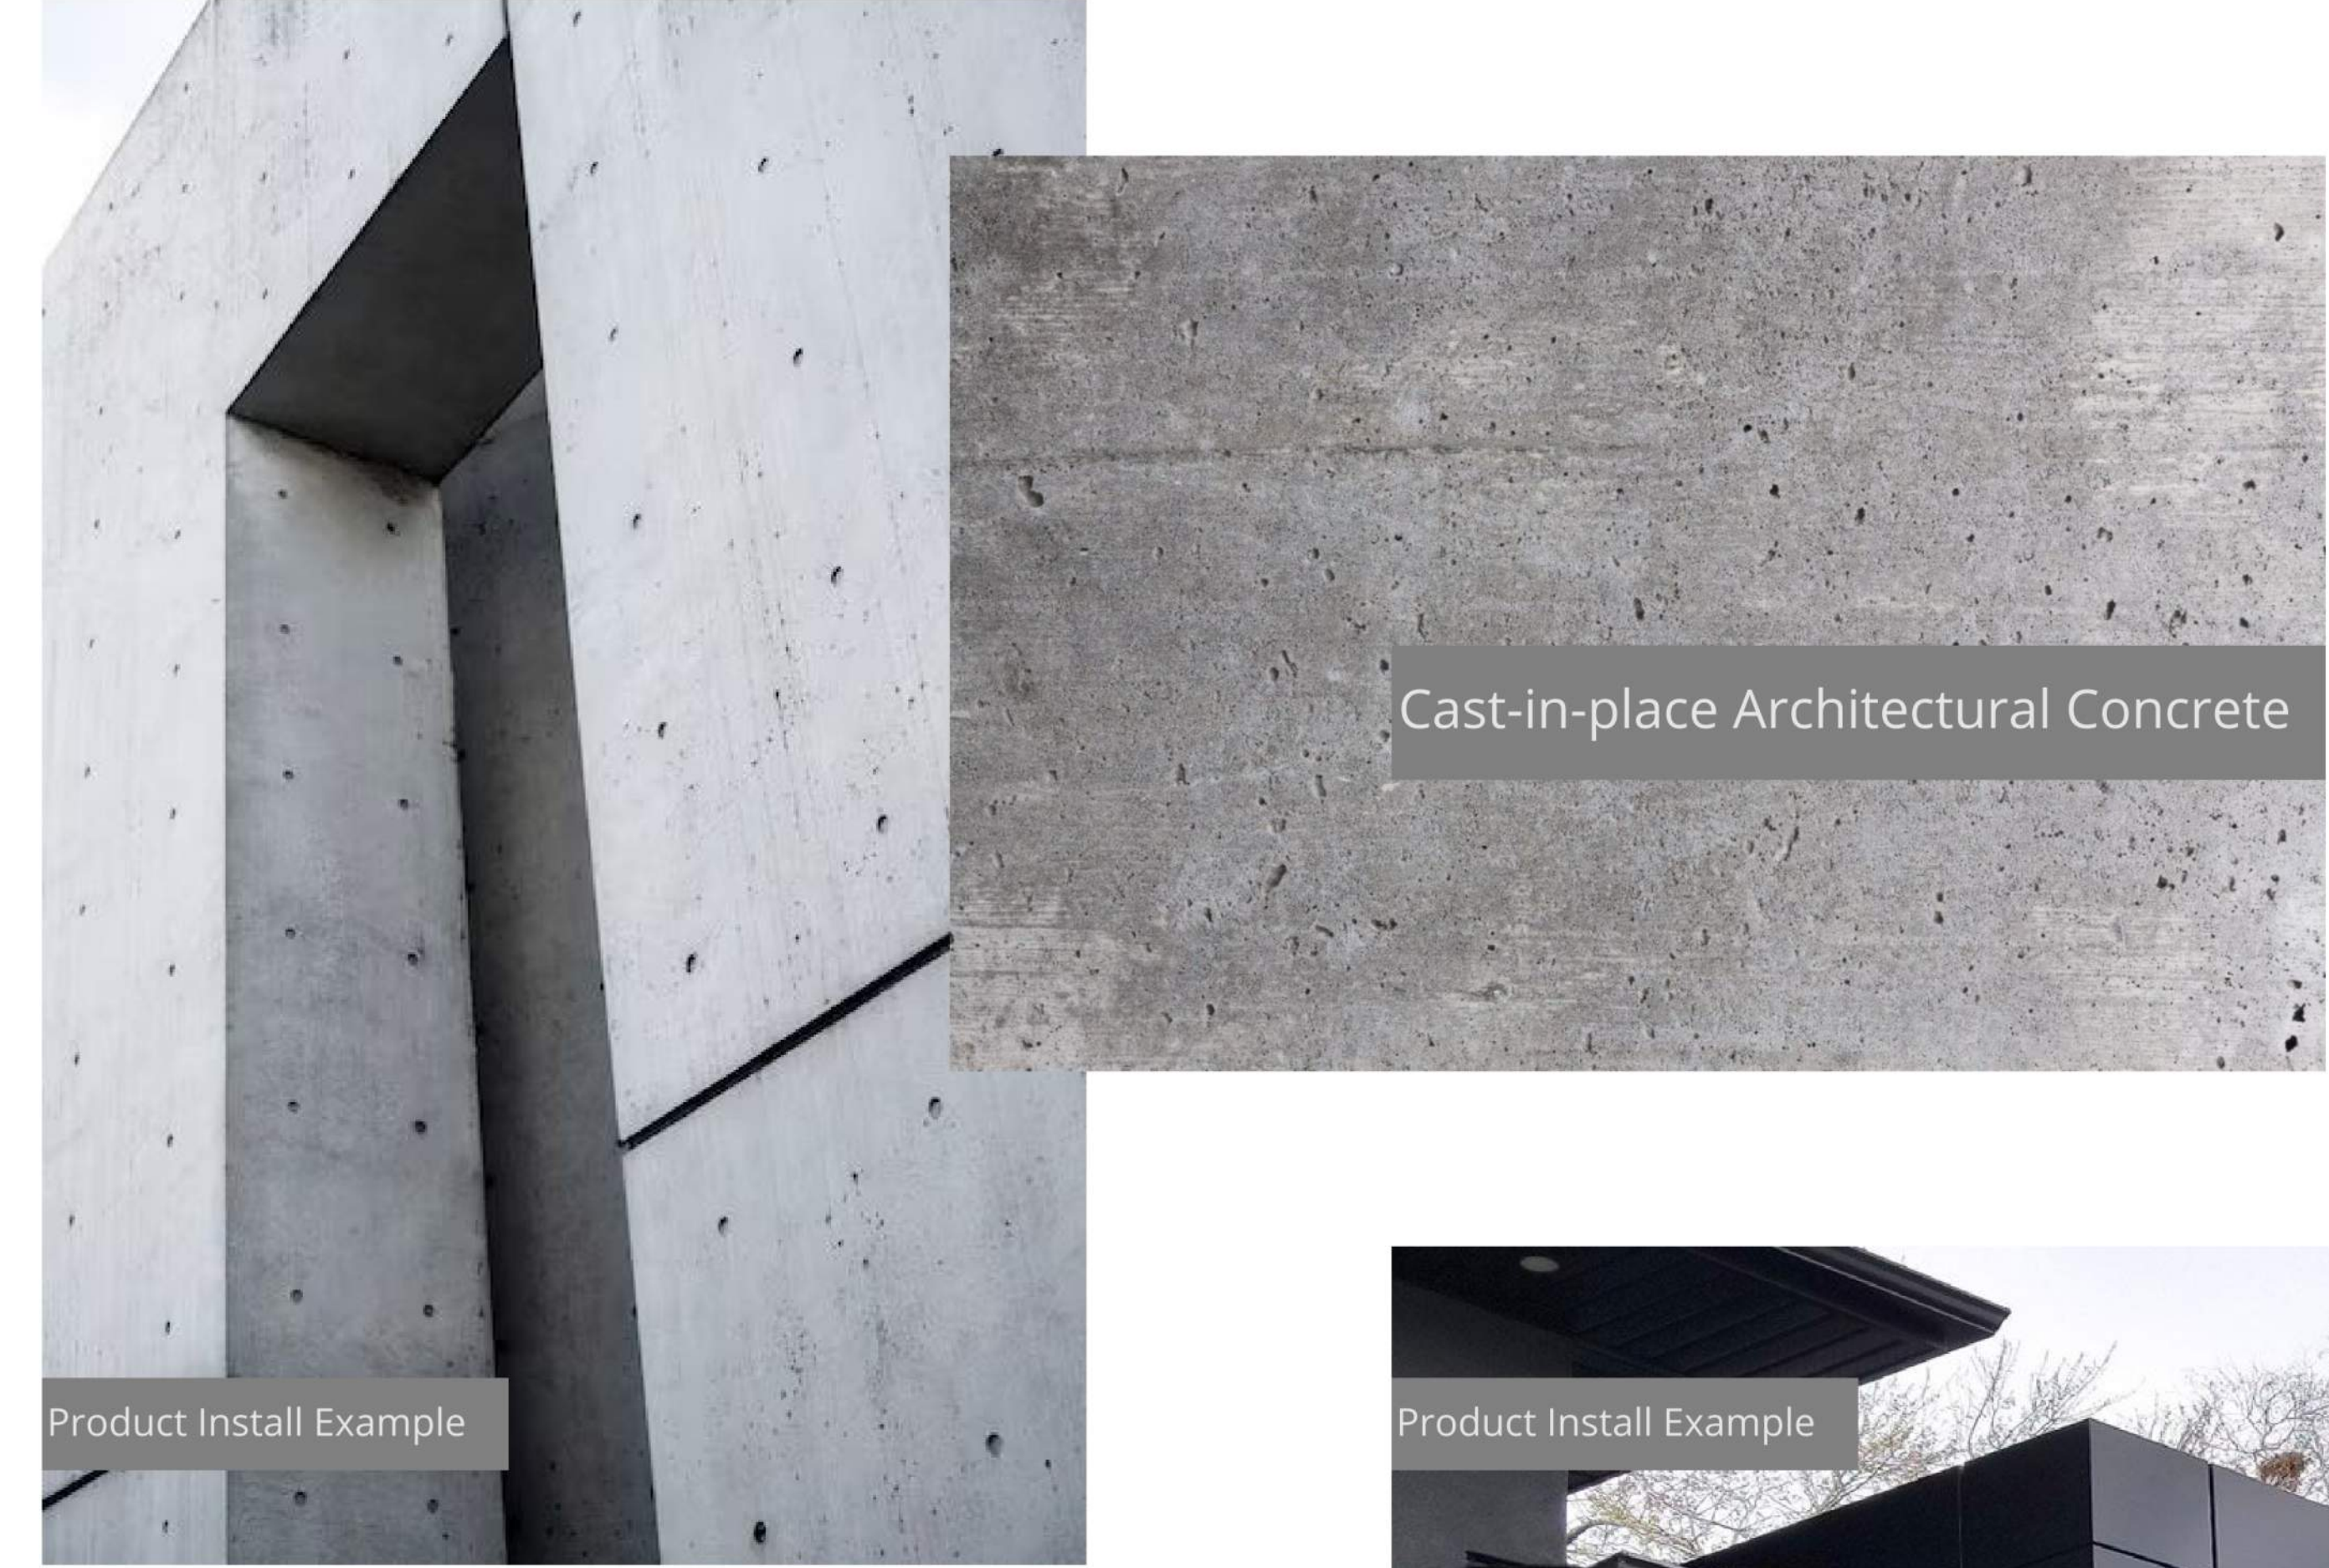

6/25/2024 3:23:36 PM
B
C
D
E
A

Rammed Earth

Product Install Example

Cast-in-place Architectural Concrete

Product Install Example

Product Install Example

Black ACM Metal Panel

Product Install Example

Glass with Reflective Coating

Painted - Earth Tone

*Potential - Faux Rammed Earth Paster

Painted - Light Grey

Painted - Dark Grey

Product Install Example

MARK	DESCRIPTION	Revision Schedule	Revision Date

FORMAL DESIGN PACKAGE
6/25/2024 3:23:36 PM