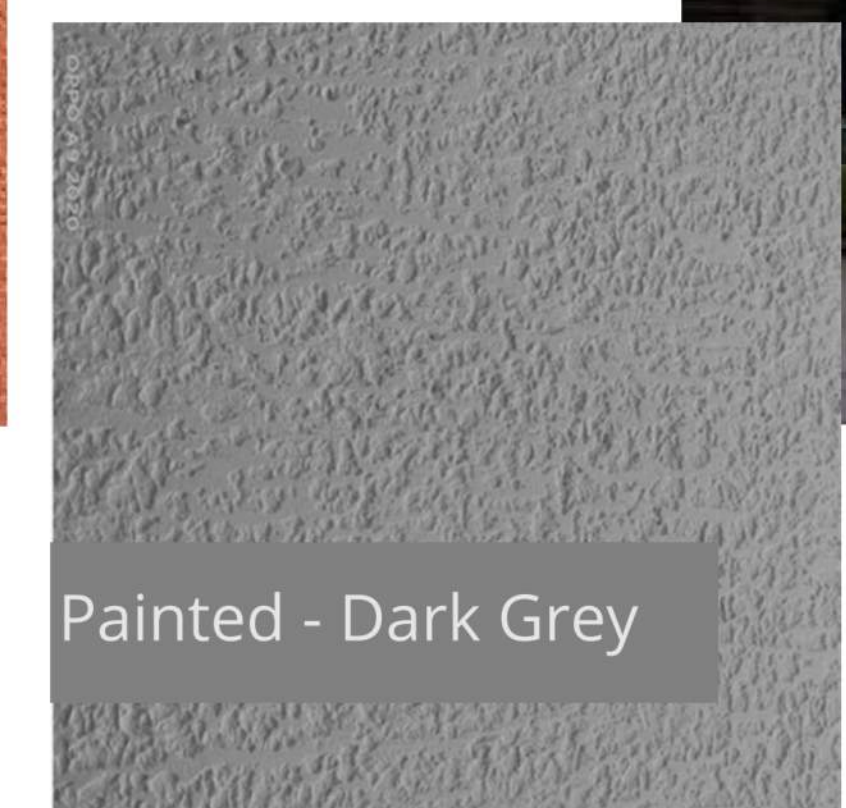

Glass with Reflective Coating

Painted - Earth Tone

*Potential - Faux Rammed Earth Paster

Painted - Light Grey

Painted - Dark Grey

Product Install Example

MARK	DESCRIPTION	Revision Schedule	Revision Date

FORMAL DESIGN PACKAGE
6/25/2024 3:23:36 PM