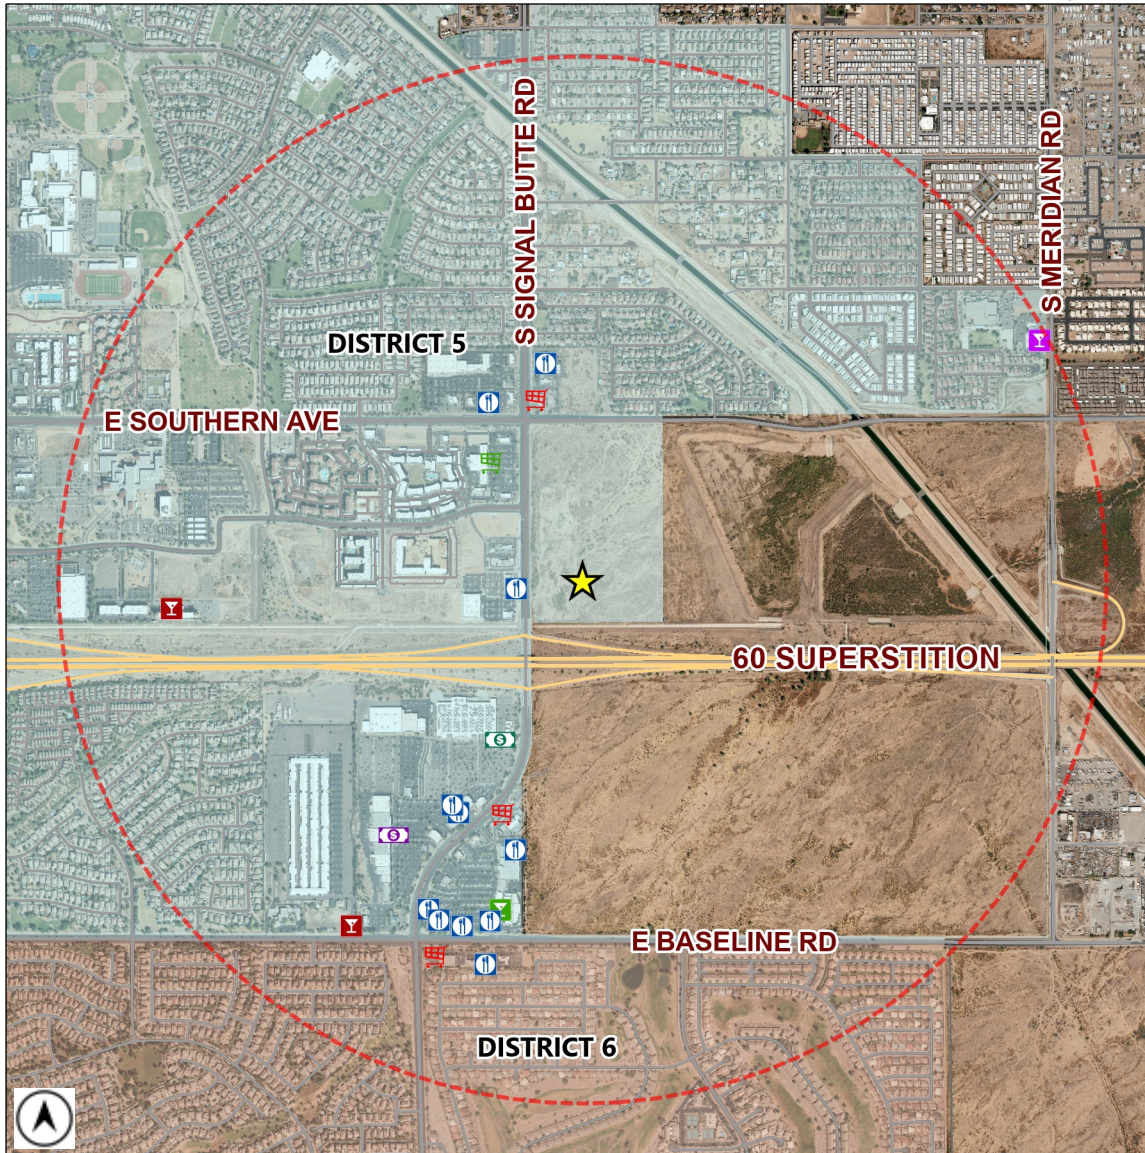

Liquor License Map

City of Mesa Tax & Licensing

Requesting Approval:

TARGET 2940
1517 S SIGNAL BUTTE RD

License Type:

BEER / WINE STORE / SAMPLING (PEND)

License Number:

LICA26-24398

Estimated Population (1 Mile): **7694**

Source: MAG ACS 2013-2017 5 year data

	BAR	1		CLUB	1		HOTEL-MOTEL	0		MICRO-BREWERY	0
	BAR (PEND)	0		CLUB (PEND)	0		HOTEL-MOTEL (PEND)	0		MICRO-BREWERY (PEND)	0
	BEER / WINE BAR	2		CONVEYANCE	0		IN-STATE PRODUCER	0		RESTAURANT	11
	BEER / WINE BAR (PEND)	0		CONVEYANCE (PEND)	0		IN-STATE PRODUCER (PEND)	0		RESTAURANT (PEND)	0
	BEER / WINE STORE	3		DOMESTIC FARM WINERY	0		LIQUOR STORE	1		WHOLESALE	0
	BEER / WINE STORE (PEND)	0		DOMESTIC FARM WINERY (PEND)	0		LIQUOR STORE (PEND)	0		WHOLESALE (PEND)	0
	BEER / WINE STORE / SAMPLING	1		GOVERNMENT	0		LIQUOR STORE / SAMPLING	1		1 MILE BUFFER	
	BEER / WINE STORE / SAMPLING (PEND)	0		GOVERNMENT (PEND)	0		LIQUOR STORE / SAMPLING (PEND)	0			

Total Count: 21 liquor licenses