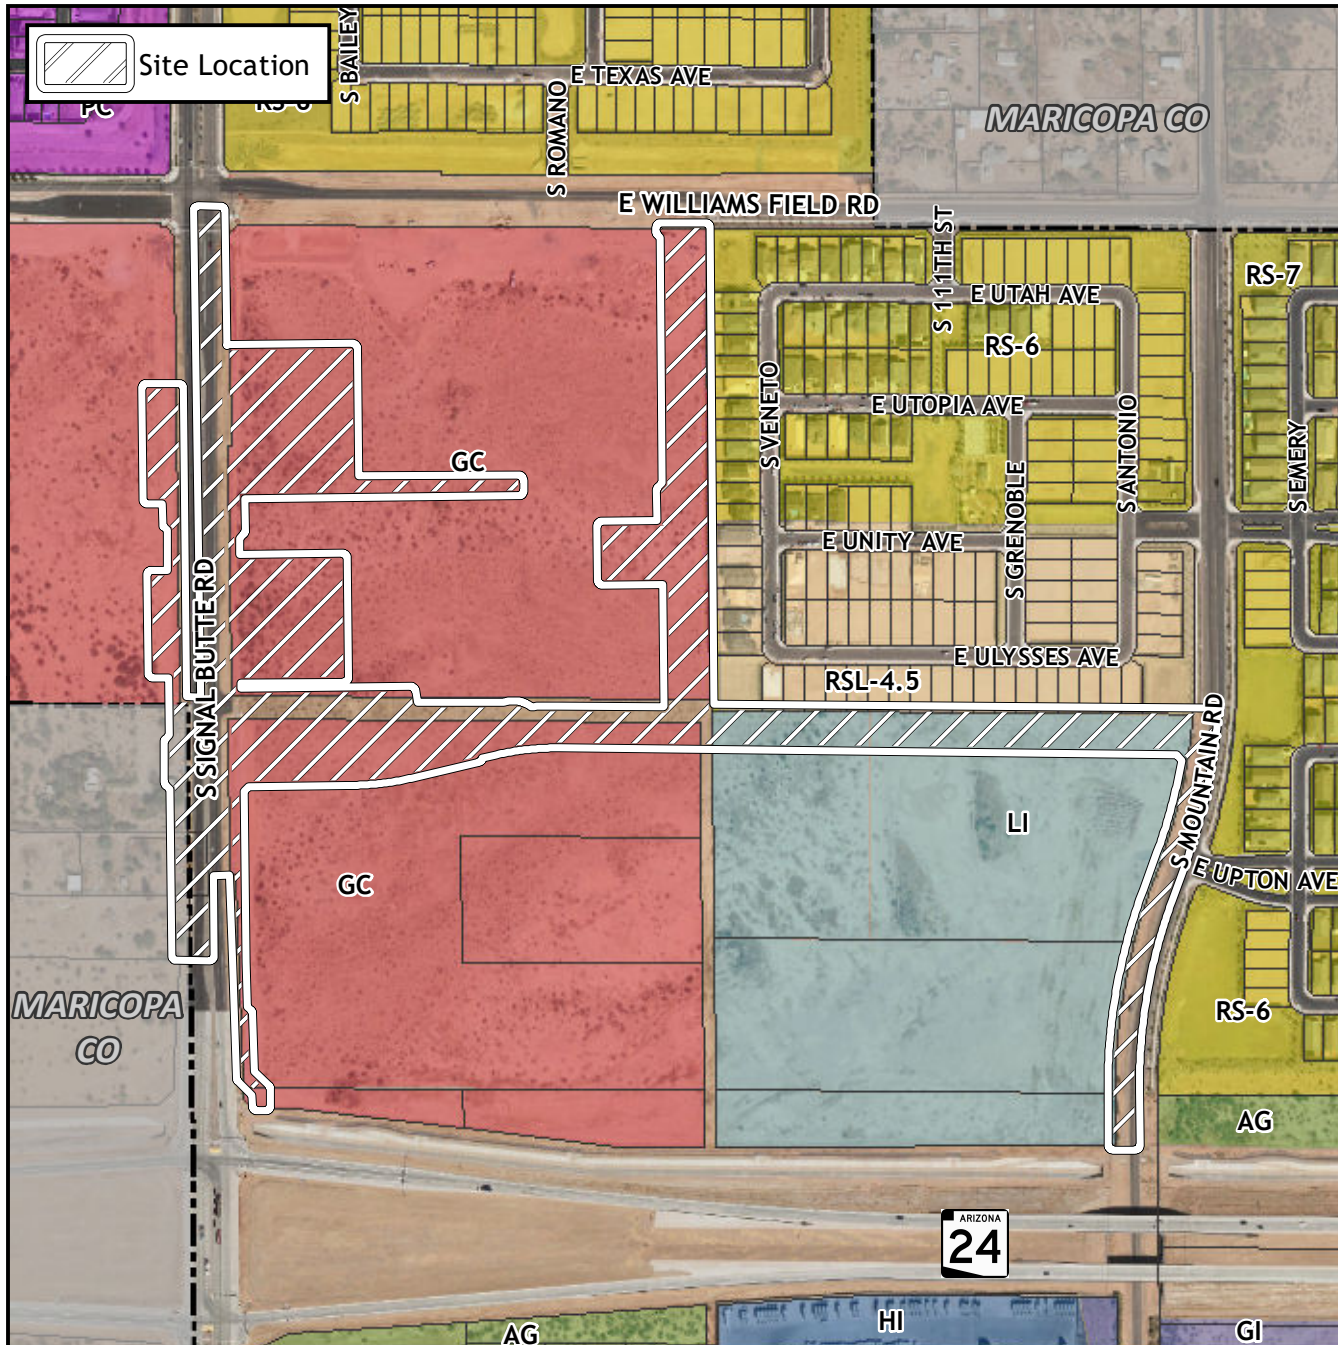

Map of Dedication Vicinity Map

Case Details

Project:

Map of Dedication for Destination at Gateway (Berge)
SUB24-00699

Site/Address:

District 6. Within the 6000 to 6400 blocks of South Signal Butte Road (both sides), the 10800 to 11200 blocks of East Gatewood Auto Drive (both sides), the 6000 to 6200 blocks of South Parkwood (both sides) and the 6200 to 6400 blocks of south Mountain Road (west side). Located south of Williams Field Road and East of Signal Butte Road (12.21± acres).