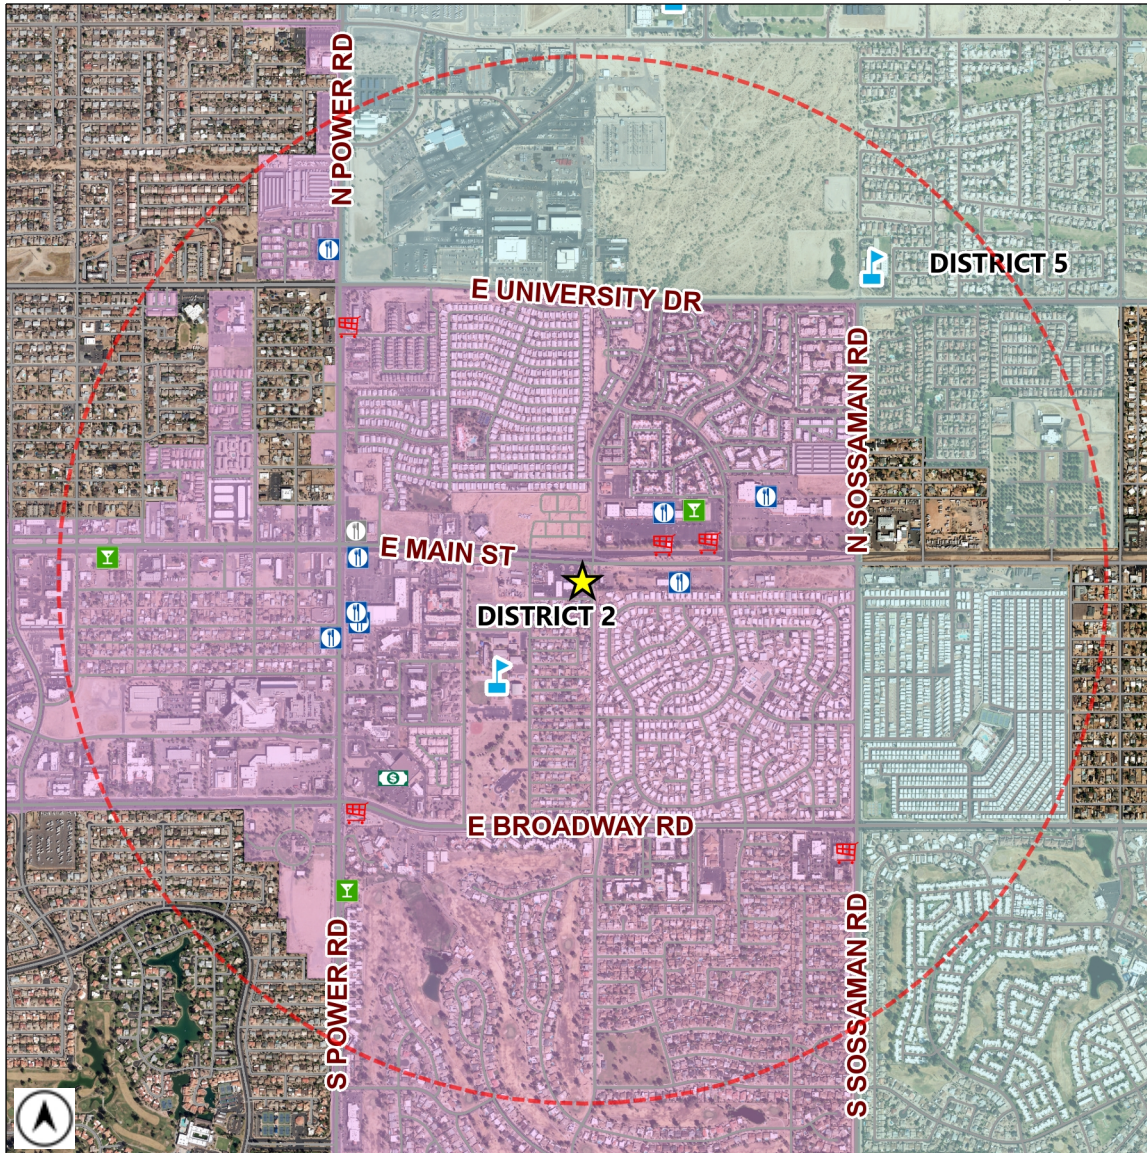

# Liquor License Map

City of Mesa Tax & Licensing

Requesting Approval: **★ PIZZA ROMA ITALIAN CAFE**  
**7145 E MAIN ST**  
 License Type: **RESTAURANT (PEND)**  
 License Number: **LICA24-15225**

Estimated Population (1 Mile): **14059**  
 Source: MAG ACS 2013-2017 5 year data

	BAR	3		CLUB	0		HOTEL-MOTEL	0		MICRO-BREWERY	0
	BAR (PEND)	0		CLUB (PEND)	0		HOTEL-MOTEL (PEND)	0		MICRO-BREWERY (PEND)	0
	BEER / WINE BAR	0		CONVEYANCE	0		IN-STATE PRODUCER	0		RESTAURANT	8
	BEER / WINE BAR (PEND)	0		CONVEYANCE (PEND)	0		IN-STATE PRODUCER (PEND)	0		RESTAURANT (PEND)	1
	BEER / WINE STORE	5		DOMESTIC FARM WINERY	0		LIQUOR STORE	1		WHOLESALE	0
	BEER / WINE STORE (PEND)	0		DOMESTIC FARM WINERY (PEND)	0		LIQUOR STORE (PEND)	0		WHOLESALE (PEND)	0
	BEER / WINE STORE / SAMPLING	0		GOVERNMENT	0		LIQUOR STORE / SAMPLING	0		1 MILE BUFFER	
	BEER / WINE STORE / SAMPLING (PEND)	0		GOVERNMENT (PEND)	0		LIQUOR STORE / SAMPLING (PEND)	0			

Total Count: 18 liquor licenses