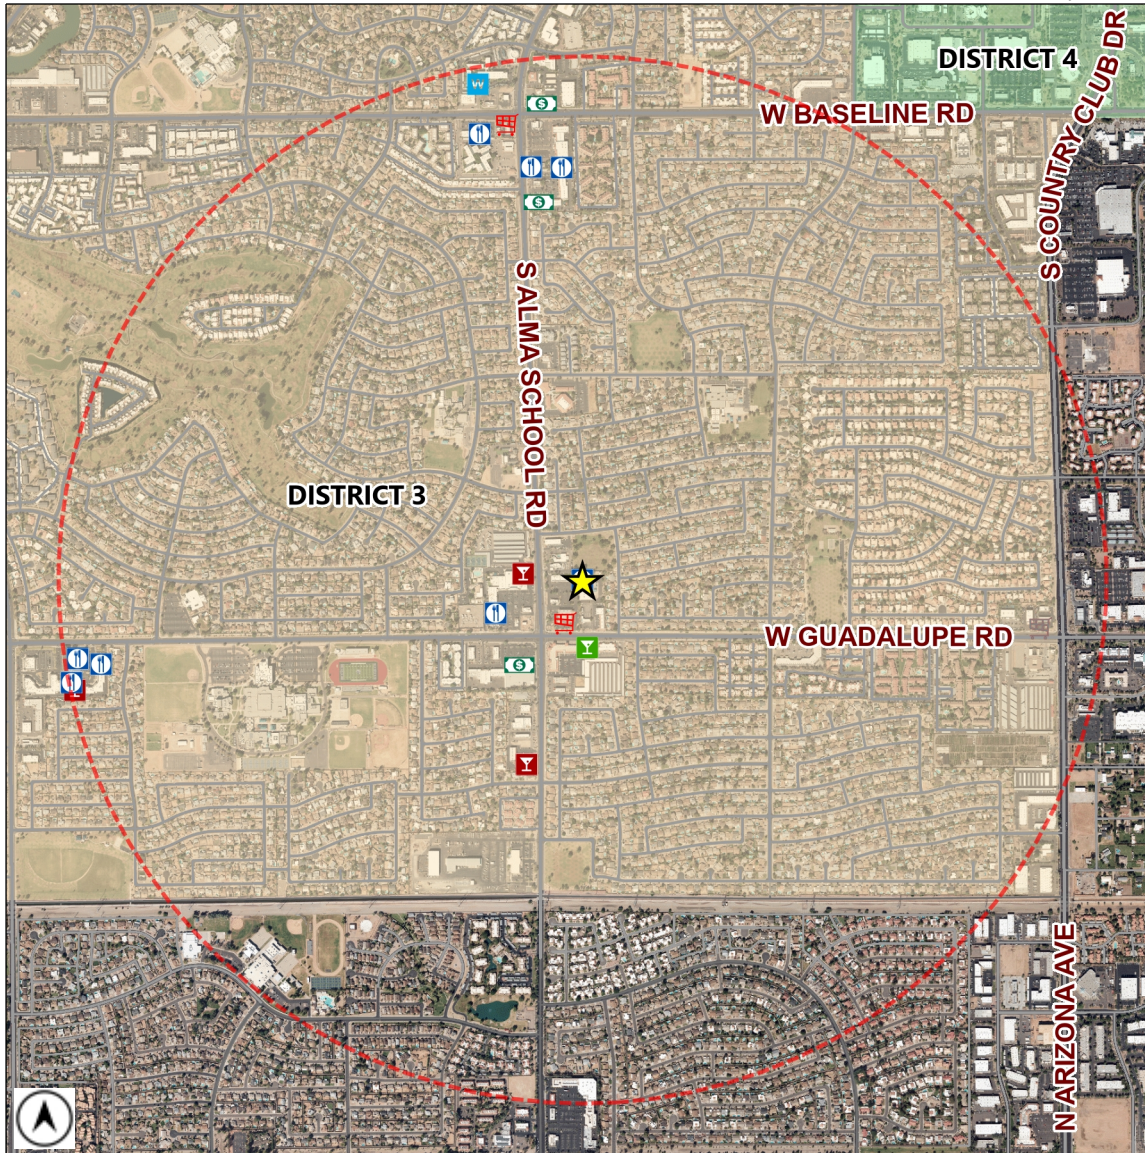

Liquor License Map

City of Mesa Tax & Licensing

Requesting Approval: **★ BAMBADA CAJUN SEAFOOD & K FOOD**
2711 S ALMA SCHOOL RD 14
 License Type: **RESTAURANT (PEND)**
 License Number: **LICA25-19685**

Estimated Population (1 Mile): **17840**
 Source: MAG ACS 2013-2017 5 year data

	BAR	1		CLUB	0		HOTEL-MOTEL	0		MICRO-BREWERY	0
	BAR (PEND)	0		CLUB (PEND)	0		HOTEL-MOTEL (PEND)	0		MICRO-BREWERY (PEND)	0
	BEER / WINE BAR	3		CONVEYANCE	0		IN-STATE PRODUCER	0		RESTAURANT	9
	BEER / WINE BAR (PEND)	0		CONVEYANCE (PEND)	0		IN-STATE PRODUCER (PEND)	0		RESTAURANT (PEND)	0
	BEER / WINE STORE	3		DOMESTIC FARM WINERY	0		LIQUOR STORE	3		WHOLESALE	1
	BEER / WINE STORE (PEND)	1		DOMESTIC FARM WINERY (PEND)	0		LIQUOR STORE (PEND)	0		WHOLESALE (PEND)	0
	BEER / WINE STORE / SAMPLING	0		GOVERNMENT	0		LIQUOR STORE / SAMPLING	0		1 MILE BUFFER	
	BEER / WINE STORE / SAMPLING (PEND)	0		GOVERNMENT (PEND)	0		LIQUOR STORE / SAMPLING (PEND)	0			

Total Count: 21 liquor licenses