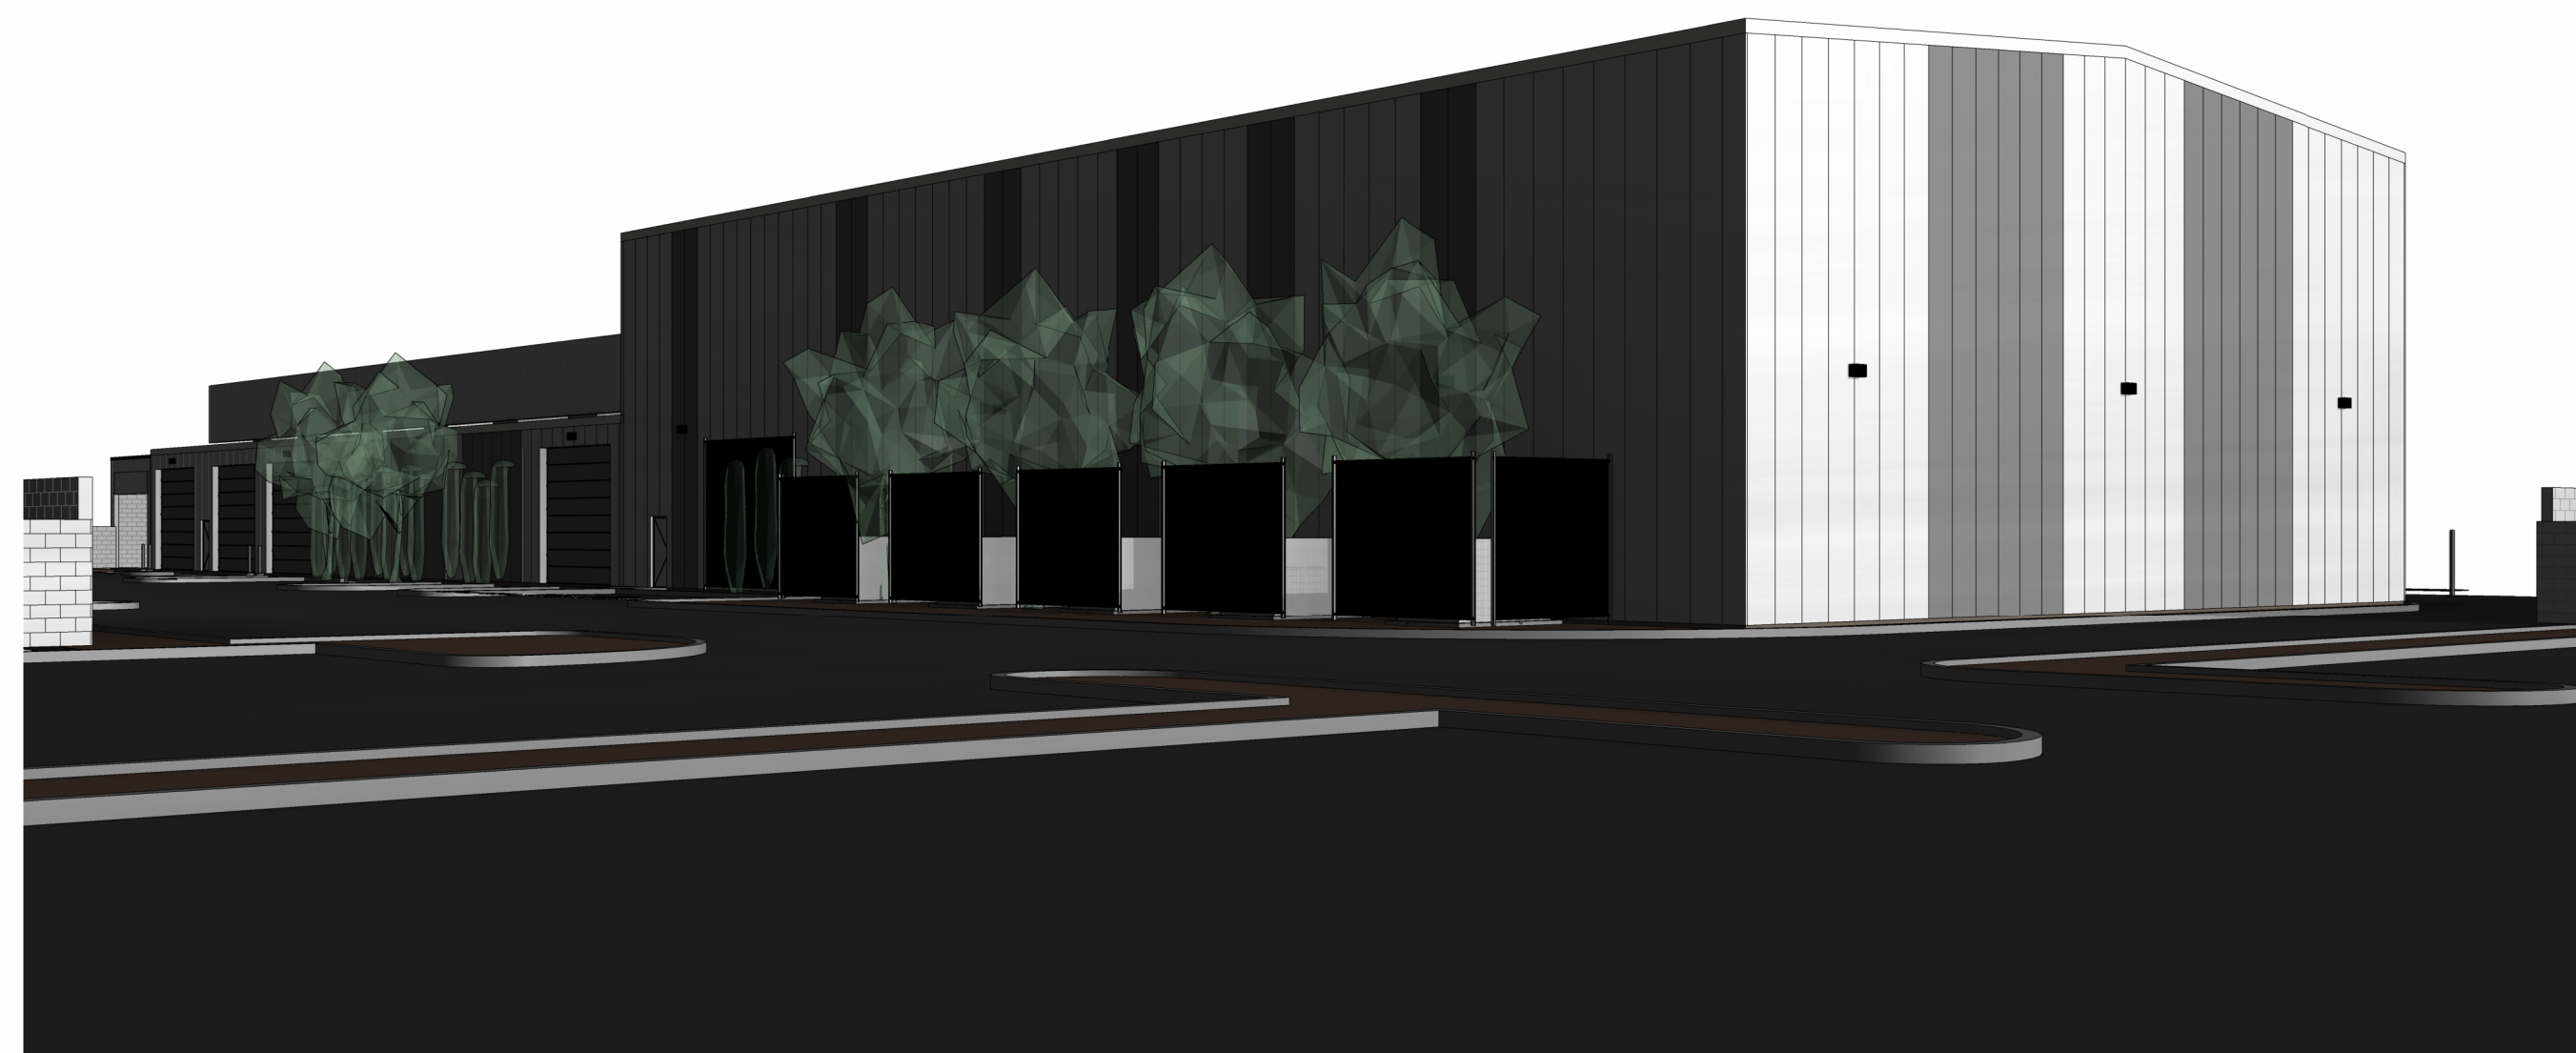

2 NORTHWEST PERSPECTIVE