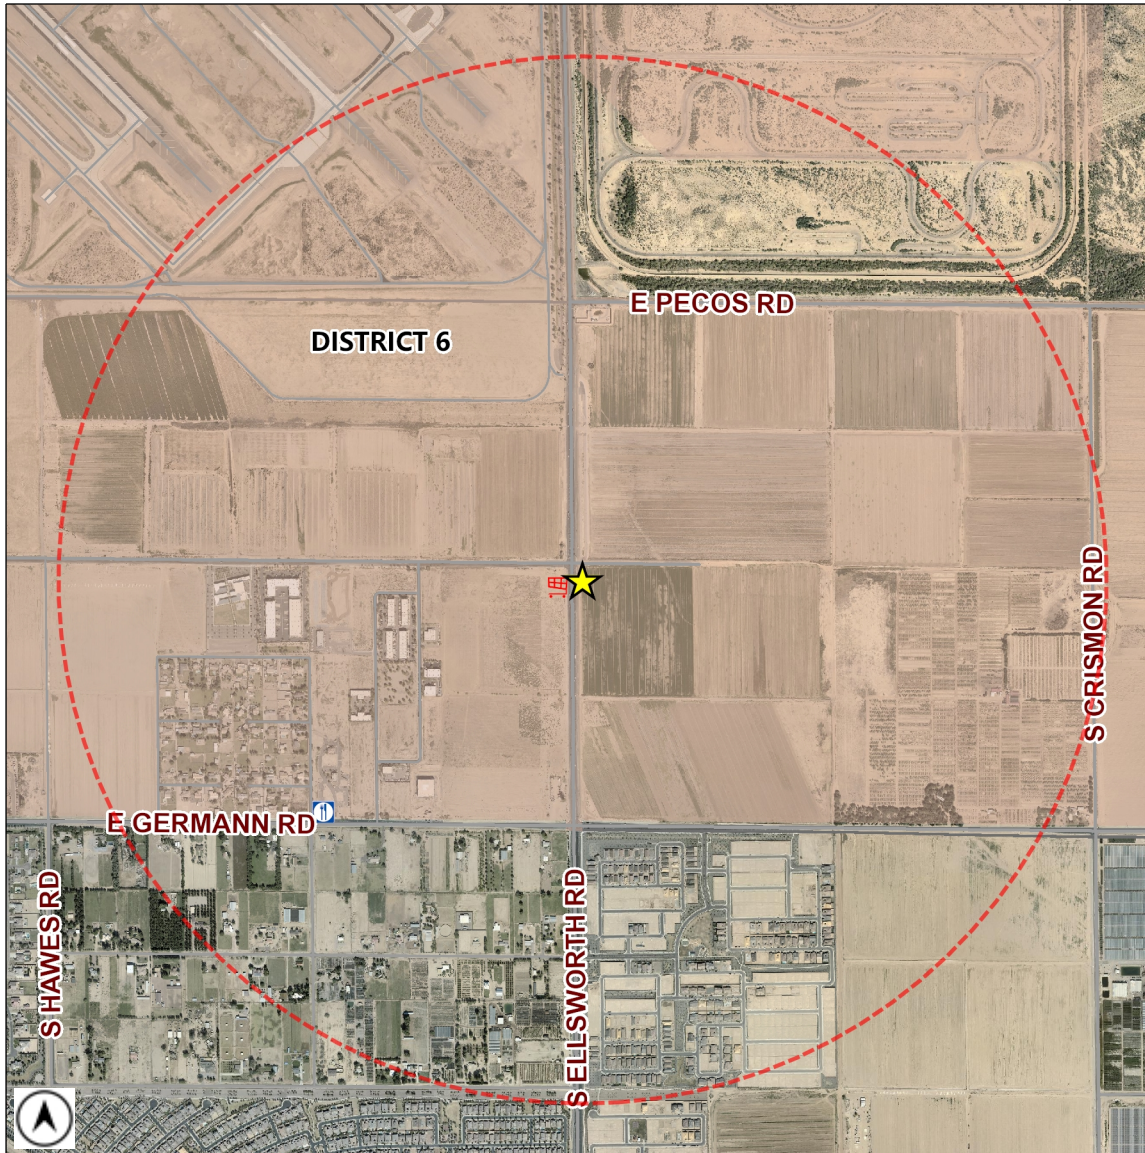

Liquor License Map

City of Mesa Tax & Licensing

Requesting Approval: **★ COBBLESTONE AUTO SPA & MARKET #17**
7215 S ELLSWORTH RD
 License Type: **BEER / WINE STORE (PEND)**
 License Number: **LICA22-05055**

Estimated Population (1 Mile): **631**
 Source: MAG ACS 2013-2017 5 year data

	BAR	0		CLUB	0		HOTEL-MOTEL	0		MICRO-BREWERY	0
	BAR (PEND)	0		CLUB (PEND)	0		HOTEL-MOTEL (PEND)	0		MICRO-BREWERY (PEND)	0
	BEER / WINE BAR	0		CONVEYANCE	0		IN-STATE PRODUCER	0		RESTAURANT	1
	BEER / WINE BAR (PEND)	0		CONVEYANCE (PEND)	0		IN-STATE PRODUCER (PEND)	0		RESTAURANT (PEND)	0
	BEER / WINE STORE	1		DOMESTIC FARM WINERY	0		LIQUOR STORE	0		WHOLESALE	0
	BEER / WINE STORE (PEND)	0		DOMESTIC FARM WINERY (PEND)	0		LIQUOR STORE (PEND)	0		WHOLESALE (PEND)	0
	BEER / WINE STORE / SAMPLING	0		GOVERNMENT	0		LIQUOR STORE / SAMPLING	0		1 MILE BUFFER	
	BEER / WINE STORE / SAMPLING (PEND)	0		GOVERNMENT (PEND)	0		LIQUOR STORE / SAMPLING (PEND)	0			