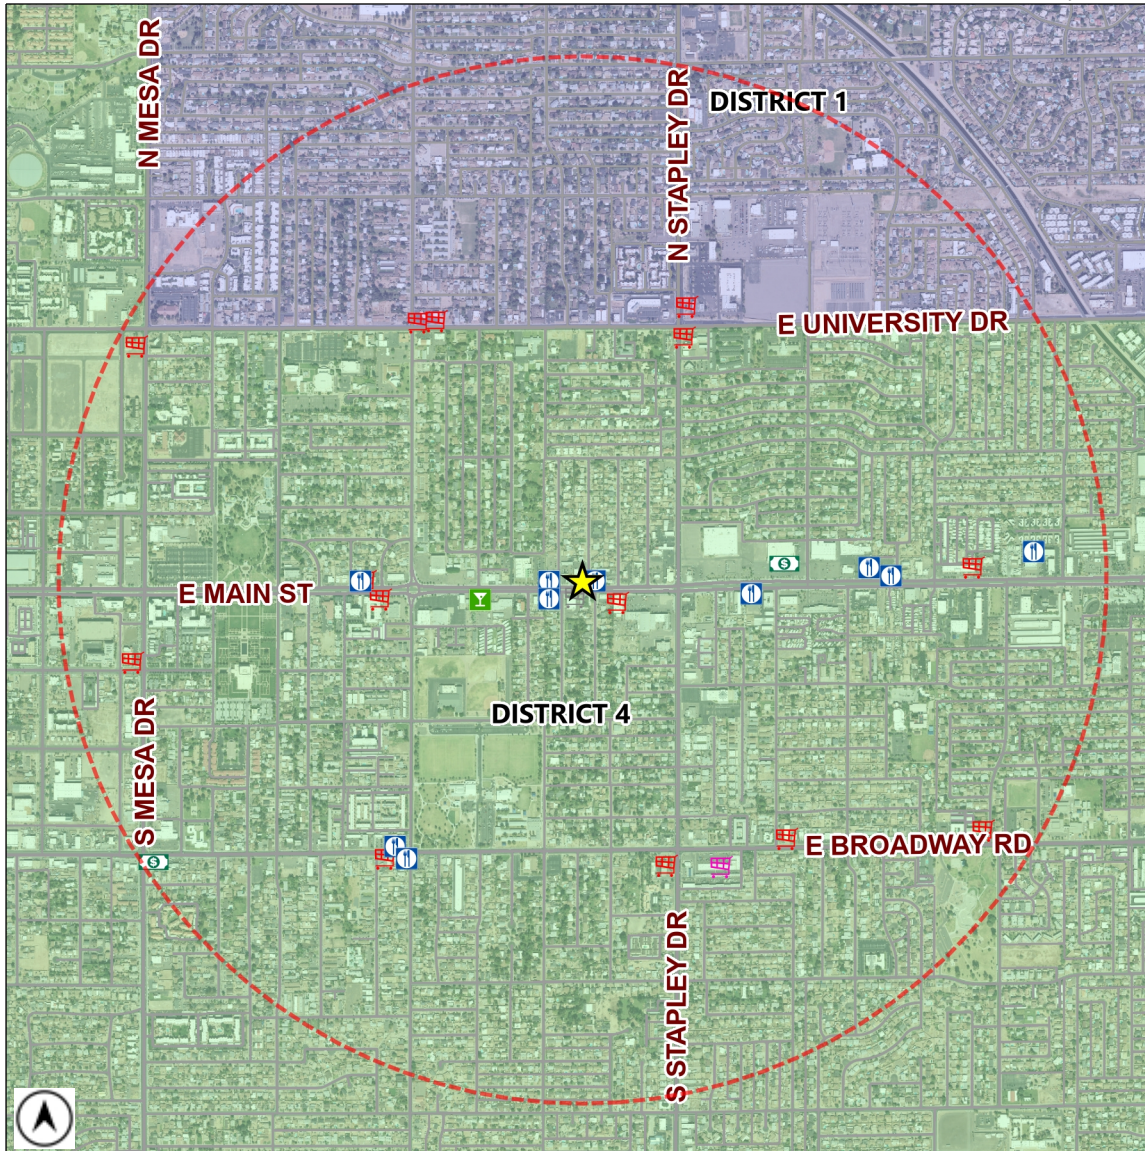

Liquor License Map

City of Mesa Tax & Licensing

Requesting Approval: **★ ASADERO EL ATASCADERO**
1038 E MAIN ST
 License Type: **RESTAURANT (PEND)**
 License Number: **LICA24-15214**

Estimated Population (1 Mile): **24800**
 Source: MAG ACS 2013-2017 5 year data

	BAR	1		CLUB	0		HOTEL-MOTEL	0		MICRO-BREWERY	0
	BAR (PEND)	0		CLUB (PEND)	0		HOTEL-MOTEL (PEND)	0		MICRO-BREWERY (PEND)	0
	BEER / WINE BAR	0		CONVEYANCE	0		IN-STATE PRODUCER	0		RESTAURANT	10
	BEER / WINE BAR (PEND)	0		CONVEYANCE (PEND)	0		IN-STATE PRODUCER (PEND)	0		RESTAURANT (PEND)	0
	BEER / WINE STORE	14		DOMESTIC FARM WINERY	0		LIQUOR STORE	2		WHOLESALE	0
	BEER / WINE STORE (PEND)	1		DOMESTIC FARM WINERY (PEND)	0		LIQUOR STORE (PEND)	0		WHOLESALE (PEND)	0
	BEER / WINE STORE / SAMPLING	0		GOVERNMENT	0		LIQUOR STORE / SAMPLING	0		1 MILE BUFFER	
	BEER / WINE STORE / SAMPLING (PEND)	1		GOVERNMENT (PEND)	0		LIQUOR STORE / SAMPLING (PEND)	0			

Total Count: 29 liquor licenses