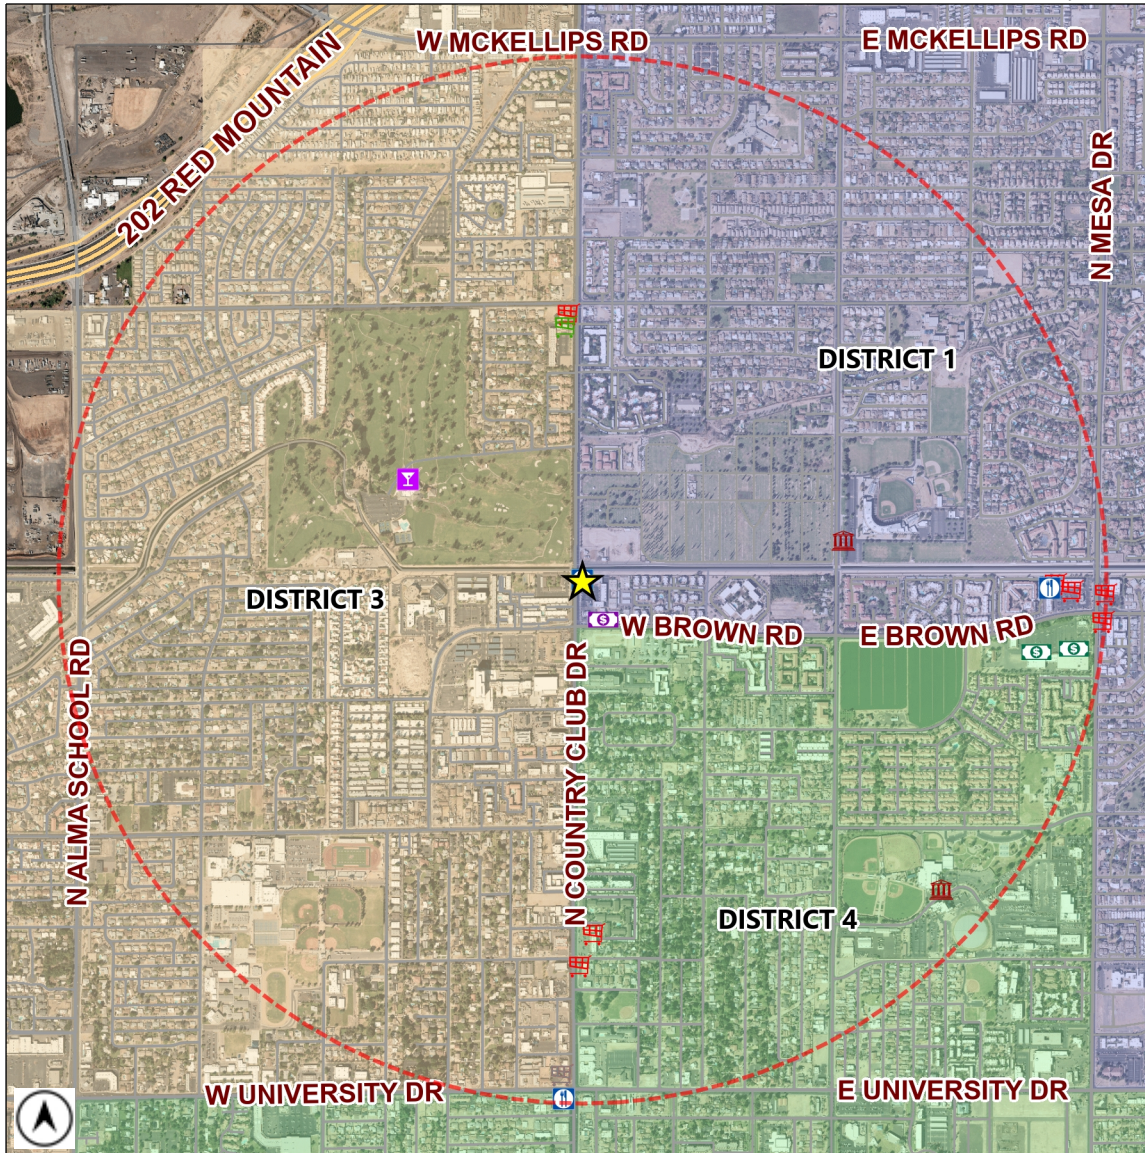

Liquor License Map

City of Mesa Tax & Licensing

Requesting Approval: **★ AGUILAS HIDAWAY LIL DRUMMER**
1211 N COUNTRY CLUB DR 9

License Type: **BAR (PEND)**
 License Number: **LICA26-25115**

Estimated Population (1 Mile): **19784**
 Source: MAG ACS 2013-2017 5 year data

	BAR	1		CLUB	1		HOTEL-MOTEL	0		MICRO-BREWERY	0
	BAR (PEND)	0		CLUB (PEND)	0		HOTEL-MOTEL (PEND)	0		MICRO-BREWERY (PEND)	0
	BEER / WINE BAR	0		CONVEYANCE	0		IN-STATE PRODUCER	0		RESTAURANT	3
	BEER / WINE BAR (PEND)	0		CONVEYANCE (PEND)	0		IN-STATE PRODUCER (PEND)	0		RESTAURANT (PEND)	0
	BEER / WINE STORE	8		DOMESTIC FARM WINERY	0		LIQUOR STORE	2		WHOLESALE	0
	BEER / WINE STORE (PEND)	1		DOMESTIC FARM WINERY (PEND)	0		LIQUOR STORE (PEND)	0		WHOLESALE (PEND)	0
	BEER / WINE STORE / SAMPLING	1		GOVERNMENT	2		LIQUOR STORE / SAMPLING	1		1 MILE BUFFER	
	BEER / WINE STORE / SAMPLING (PEND)	0		GOVERNMENT (PEND)	0		LIQUOR STORE / SAMPLING (PEND)	0			

Total Count: 20 liquor licenses