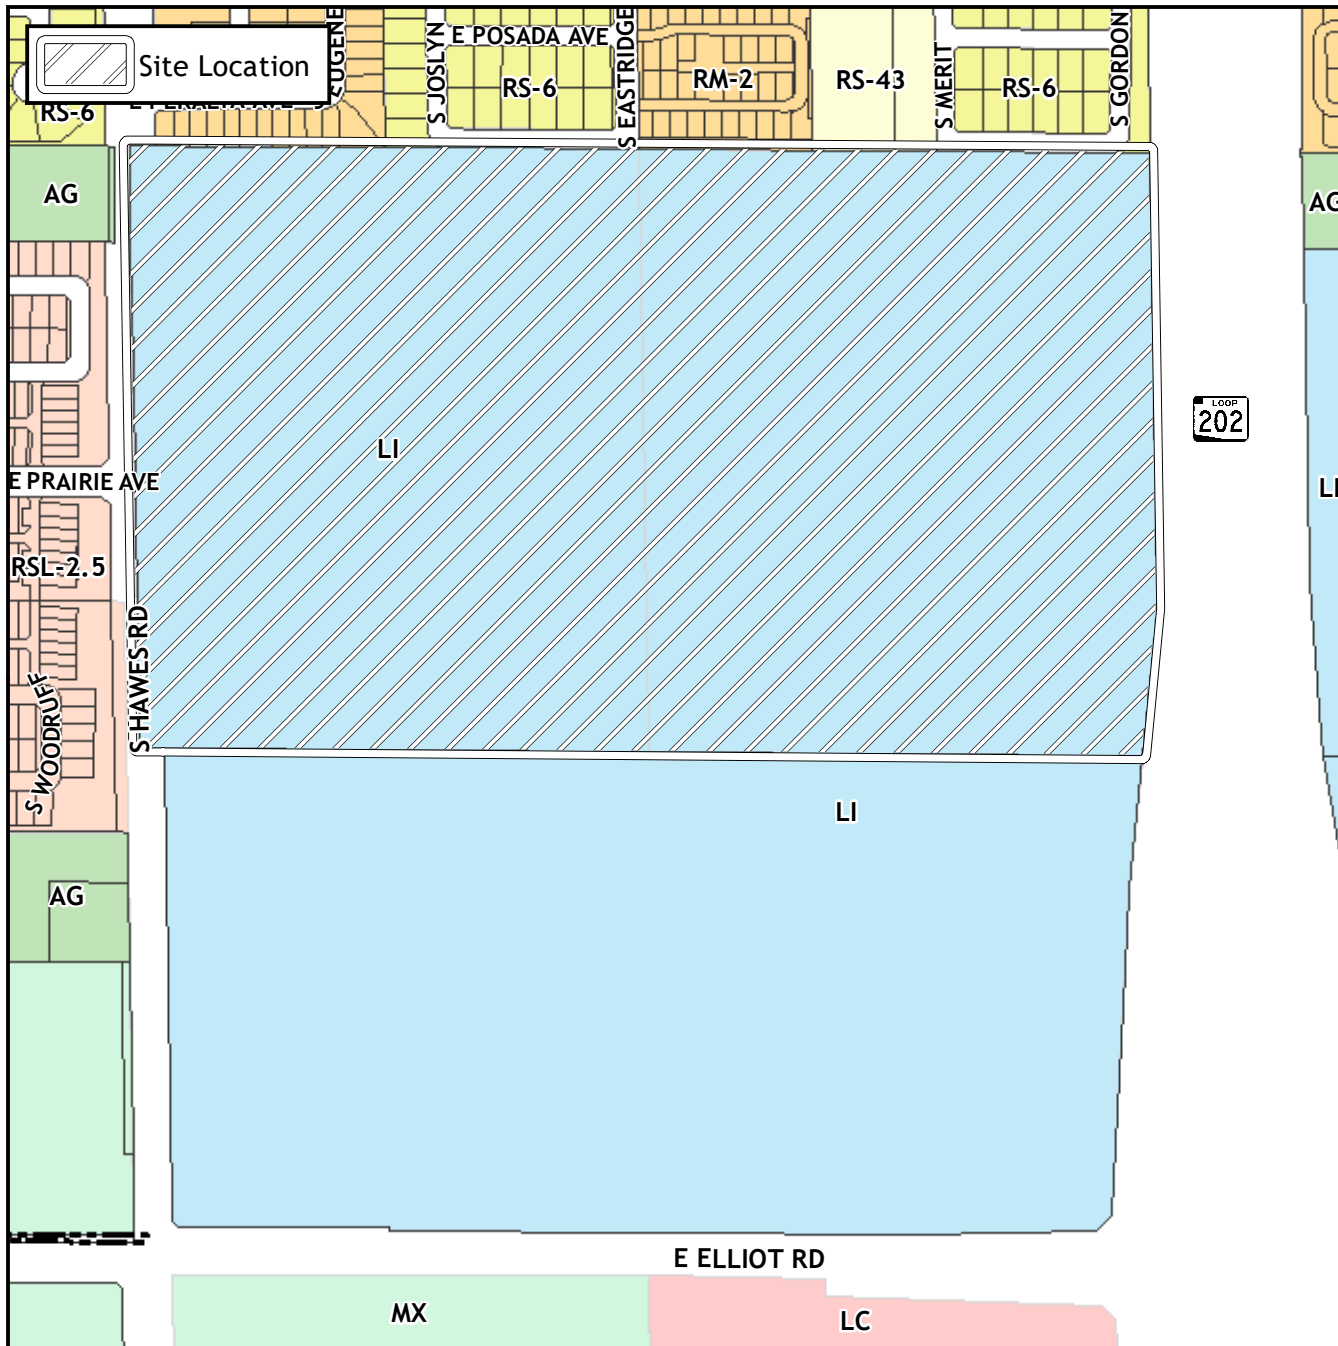

Map of Dedication Vicinity Map

Case Details

Project:

Map of Dedication for Mesa Edge Connex
SUB24-00308

Site/Address:

District 6. Within the 3100 to 3400 blocks of South Hawes Road (east side). Located north of Elliot Road on the east side of Hawes Road (95.3± acres).

Description:

Loop 202 & Elliot Road, LLC, Developer
Adrian M. Burcham, Hubbard Engineering,
Surveyor