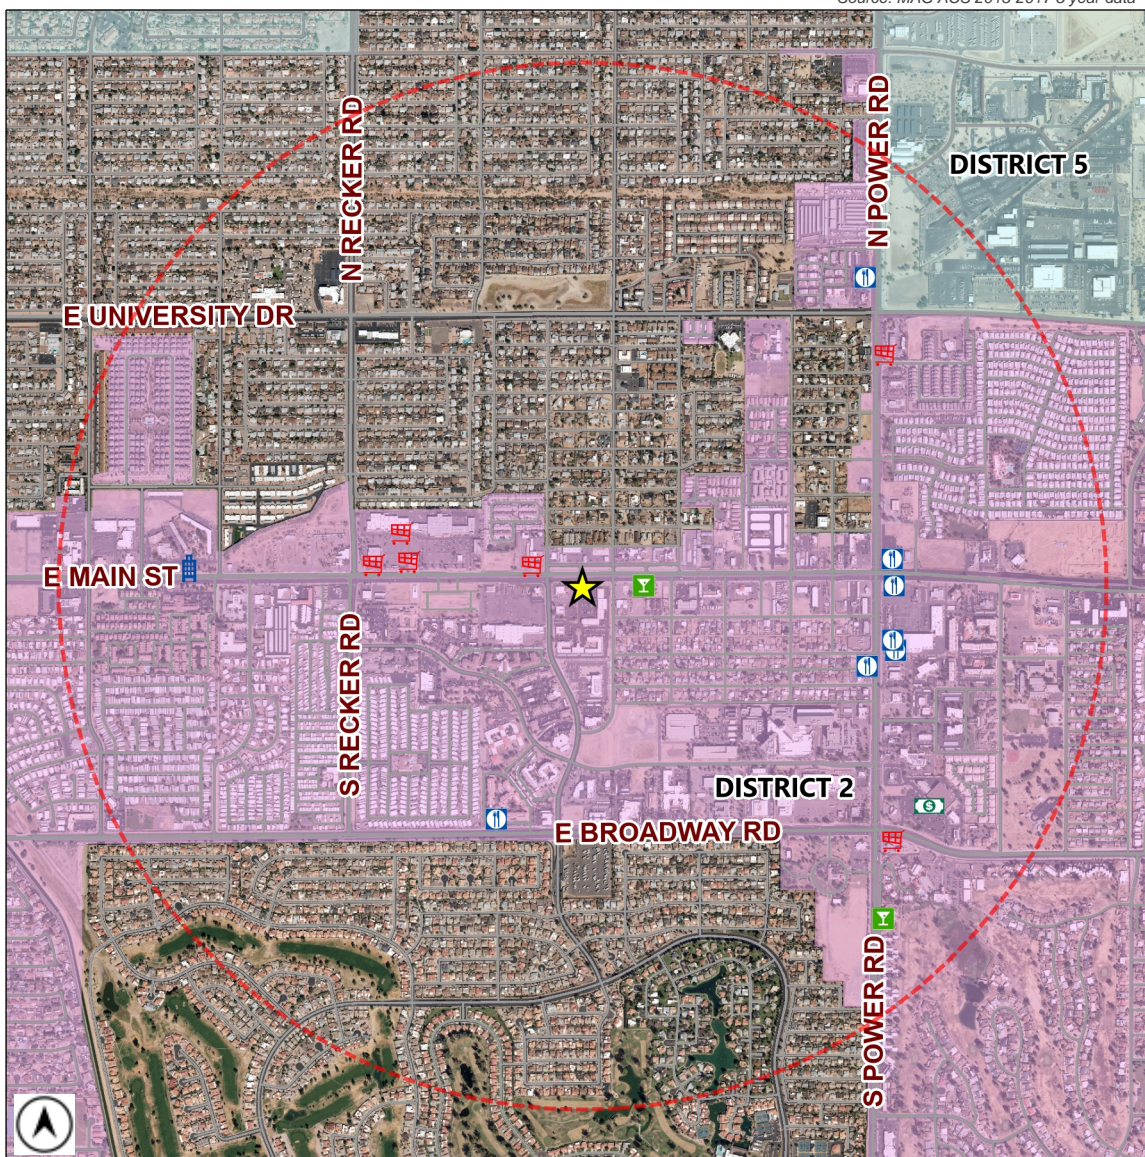

Liquor License Map

City of Mesa Tax & Licensing

Requesting Approval: **★ BIRRIERIA DON JOSE**
6339 E MAIN ST
 License Type: **RESTAURANT (PEND)**
 License Number: **LICA24-17706**

Estimated Population (1 Mile): **13207**
 Source: MAG ACS 2013-2017 5 year data

	BAR	2		CLUB	0		HOTEL-MOTEL	1		MICRO-BREWERY	0
	BAR (PEND)	0		CLUB (PEND)	0		HOTEL-MOTEL (PEND)	0		MICRO-BREWERY (PEND)	0
	BEER / WINE BAR	0		CONVEYANCE	0		IN-STATE PRODUCER	0		RESTAURANT	7
	BEER / WINE BAR (PEND)	0		CONVEYANCE (PEND)	0		IN-STATE PRODUCER (PEND)	0		RESTAURANT (PEND)	0
	BEER / WINE STORE	6		DOMESTIC FARM WINERY	0		LIQUOR STORE	1		WHOLESALE	0
	BEER / WINE STORE (PEND)	0		DOMESTIC FARM WINERY (PEND)	0		LIQUOR STORE (PEND)	0		WHOLESALE (PEND)	0
	BEER / WINE STORE / SAMPLING	0		GOVERNMENT	0		LIQUOR STORE / SAMPLING	0		1 MILE BUFFER	
	BEER / WINE STORE / SAMPLING (PEND)	0		GOVERNMENT (PEND)	0		LIQUOR STORE / SAMPLING (PEND)	0			

Total Count: 17 liquor licenses