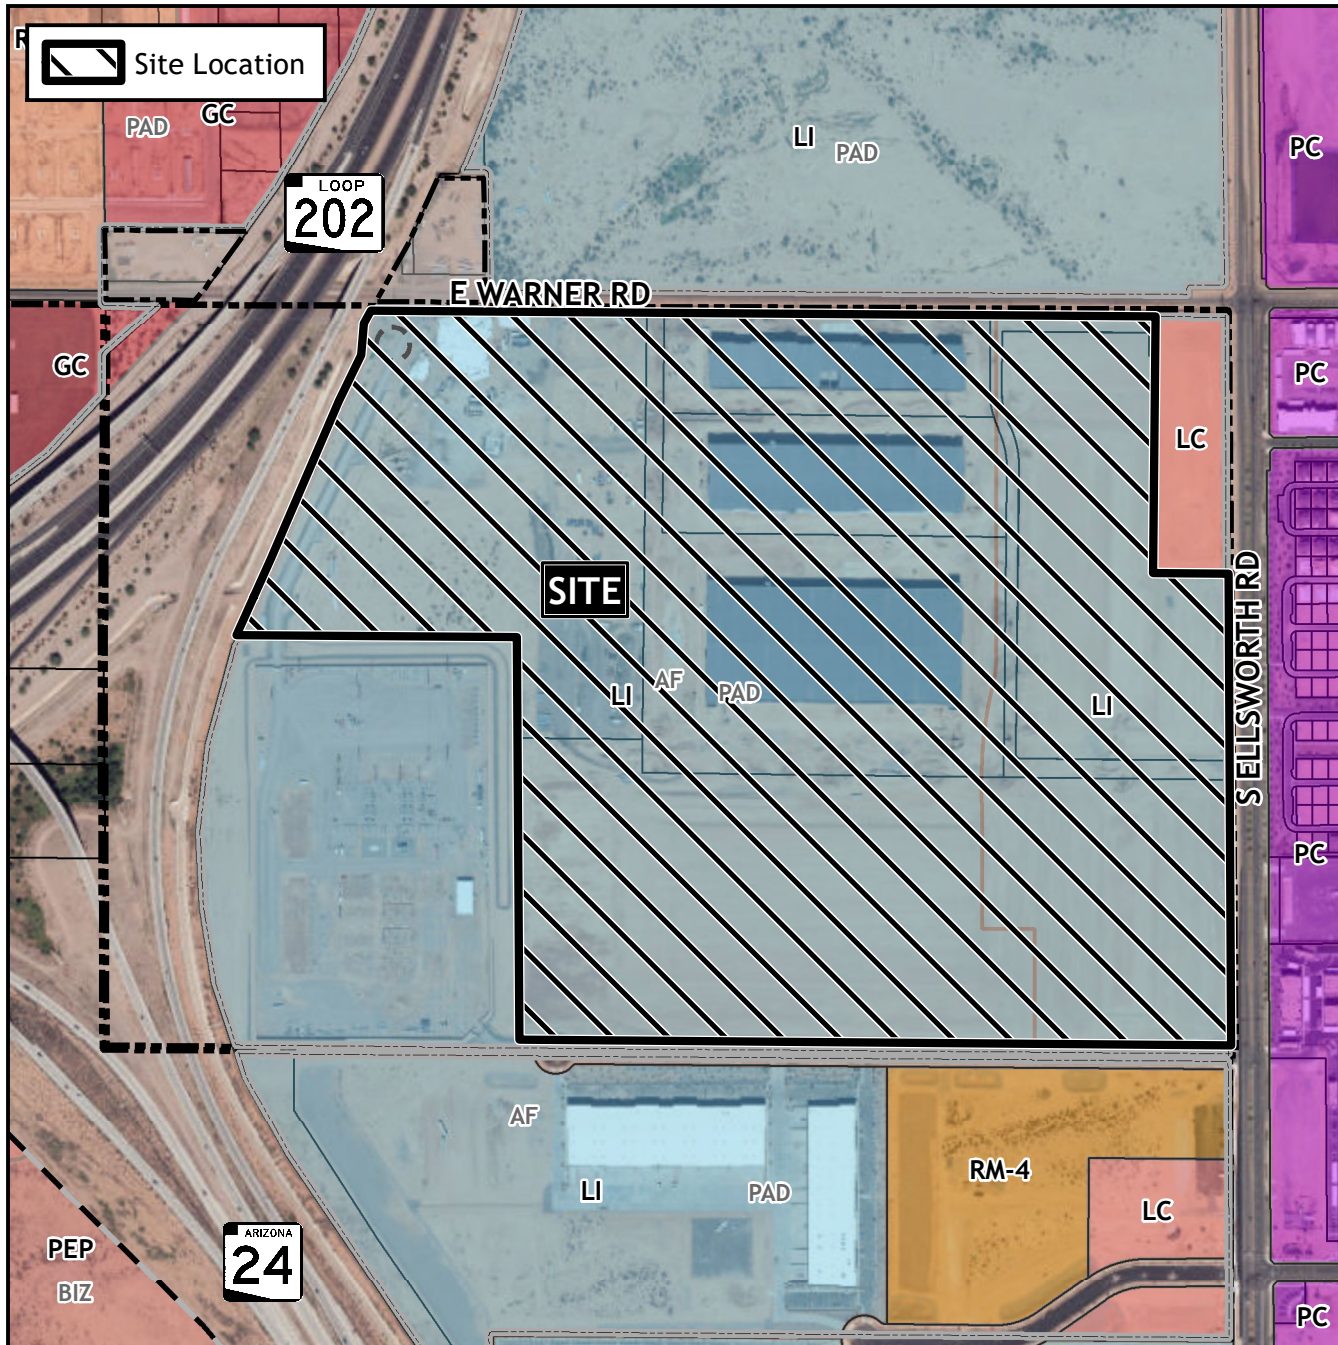

# Planning and Zoning Vicinity Map: ZON23-00092

## Case Details

### CASE:

ZON23-00092

### SITE / ADDRESS:

(District 6). Within the 4400 to 4800 blocks of South Ellsworth Road (west side) and within the 8700 to 9200 blocks of East Warner Road (south side). Located south of Warner Road and west of Ellsworth Road. (165± acres).