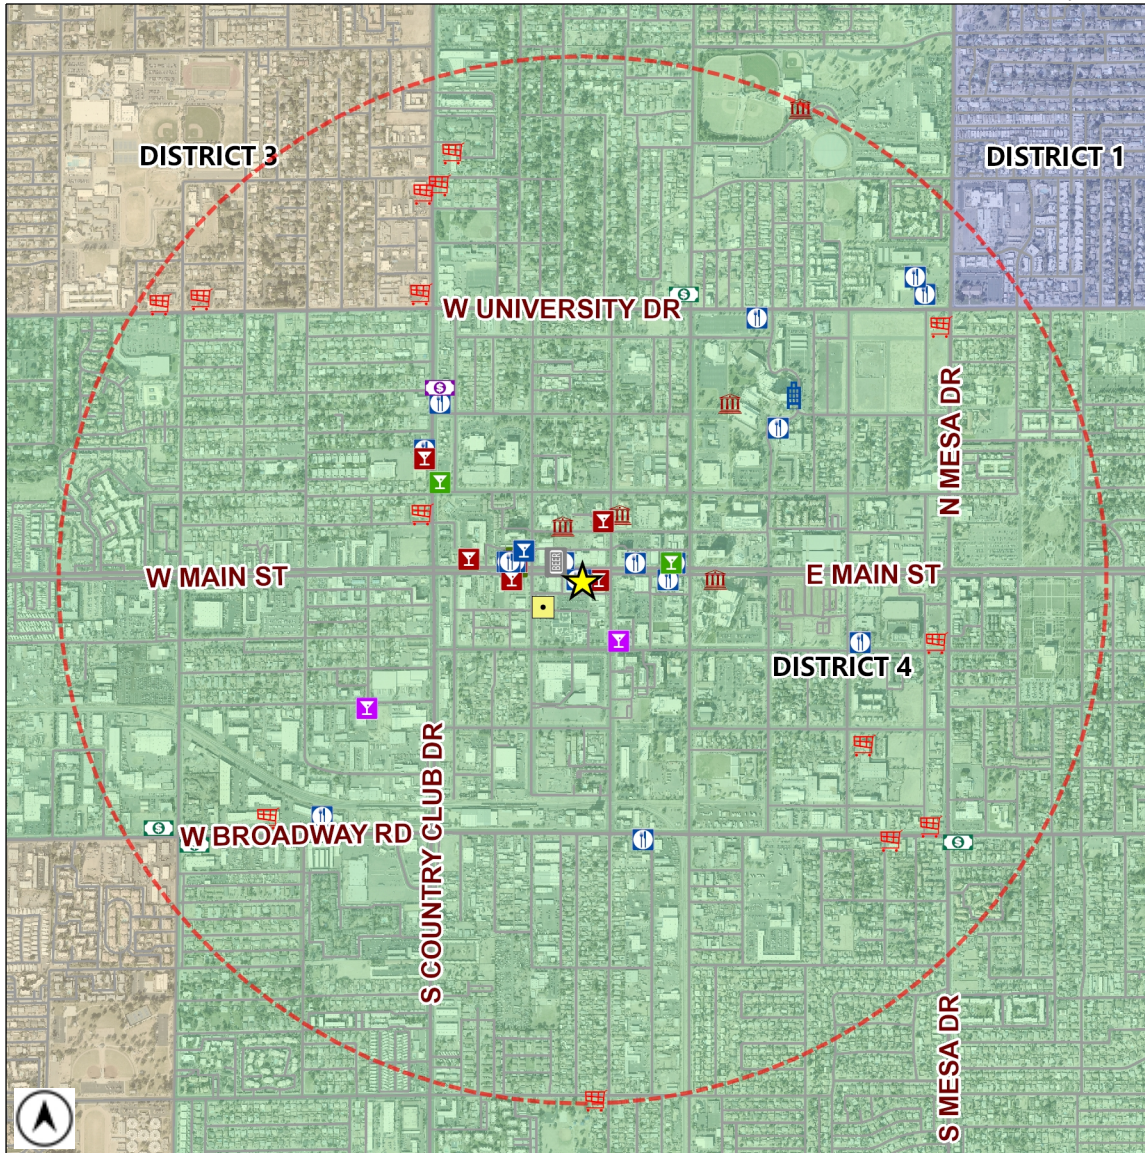

# Liquor License Map

City of Mesa Tax & Licensing

Requesting Approval: ★ **MAIN STREET HARVEST**  
**121 W MAIN ST**

License Type: **BEER / WINE STORE (PEND)**  
 License Number: **LICA23-09170**

Estimated Population (1 Mile): **18372**  
 Source: MAG ACS 2013-2017 5 year data

	BAR	2		CLUB	2		HOTEL-MOTEL	1		MICRO-BREWERY	1
	BAR (PEND)	0		CLUB (PEND)	0		HOTEL-MOTEL (PEND)	0		MICRO-BREWERY (PEND)	1
	BEER / WINE BAR	8		CONVEYANCE	0		IN-STATE PRODUCER	1		RESTAURANT	18
	BEER / WINE BAR (PEND)	1		CONVEYANCE (PEND)	0		IN-STATE PRODUCER (PEND)	0		RESTAURANT (PEND)	1
	BEER / WINE STORE	14		DOMESTIC FARM WINERY	0		LIQUOR STORE	4		WHOLESALE	0
	BEER / WINE STORE (PEND)	0		DOMESTIC FARM WINERY (PEND)	0		LIQUOR STORE (PEND)	0		WHOLESALE (PEND)	0
	BEER / WINE STORE / SAMPLING	0		GOVERNMENT	5		LIQUOR STORE / SAMPLING	1		1 MILE BUFFER	
	BEER / WINE STORE / SAMPLING (PEND)	0		GOVERNMENT (PEND)	0		LIQUOR STORE / SAMPLING (PEND)	0			

Total Count: 60 liquor licenses