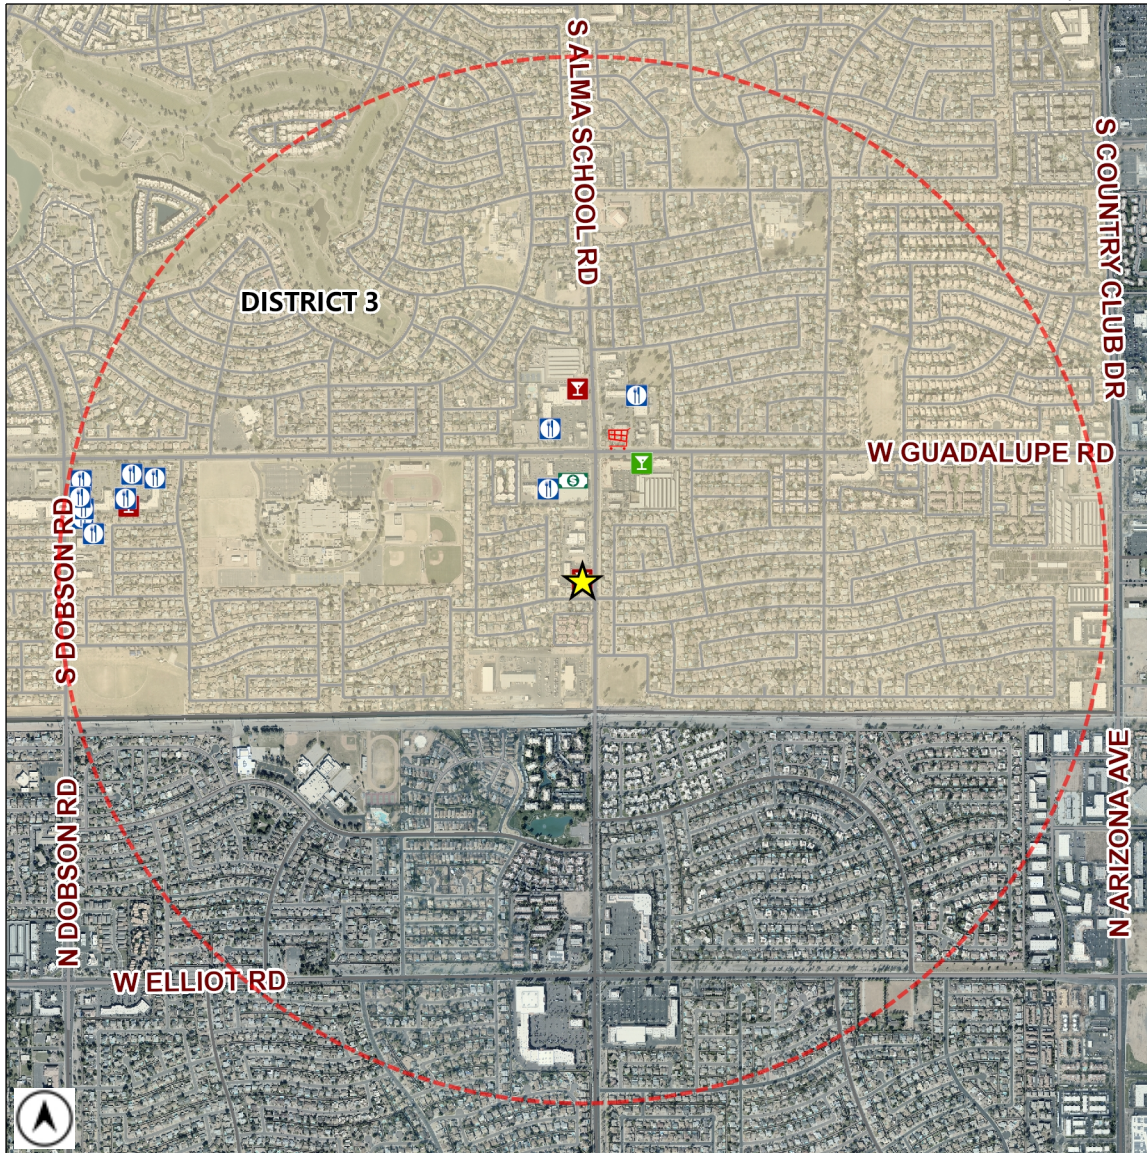

# Liquor License Map

City of Mesa Tax & Licensing

Requesting Approval: ★ **NELLOS PIZZA**  
 2950 S ALMA SCHOOL RD 15-18  
 License Type: **BEER / WINE BAR (PEND)**  
 License Number: **LICA22-05385**

Estimated Population (1 Mile): **17682**  
 Source: MAG ACS 2013-2017 5 year data

	BAR	1		CLUB	0		HOTEL-MOTEL	0		MICRO-BREWERY	0
	BAR (PEND)	0		CLUB (PEND)	0		HOTEL-MOTEL (PEND)	0		MICRO-BREWERY (PEND)	0
	BEER / WINE BAR	3		CONVEYANCE	0		IN-STATE PRODUCER	0		RESTAURANT	11
	BEER / WINE BAR (PEND)	0		CONVEYANCE (PEND)	0		IN-STATE PRODUCER (PEND)	0		RESTAURANT (PEND)	0
	BEER / WINE STORE	1		DOMESTIC FARM WINERY	0		LIQUOR STORE	1		WHOLESALE	0
	BEER / WINE STORE (PEND)	0		DOMESTIC FARM WINERY (PEND)	0		LIQUOR STORE (PEND)	0		WHOLESALE (PEND)	0
	BEER / WINE STORE / SAMPLING	0		GOVERNMENT	0		LIQUOR STORE / SAMPLING	0		1 MILE BUFFER	
	BEER / WINE STORE / SAMPLING (PEND)	0		GOVERNMENT (PEND)	0		LIQUOR STORE / SAMPLING (PEND)	0			

Total Count: 17 liquor licenses