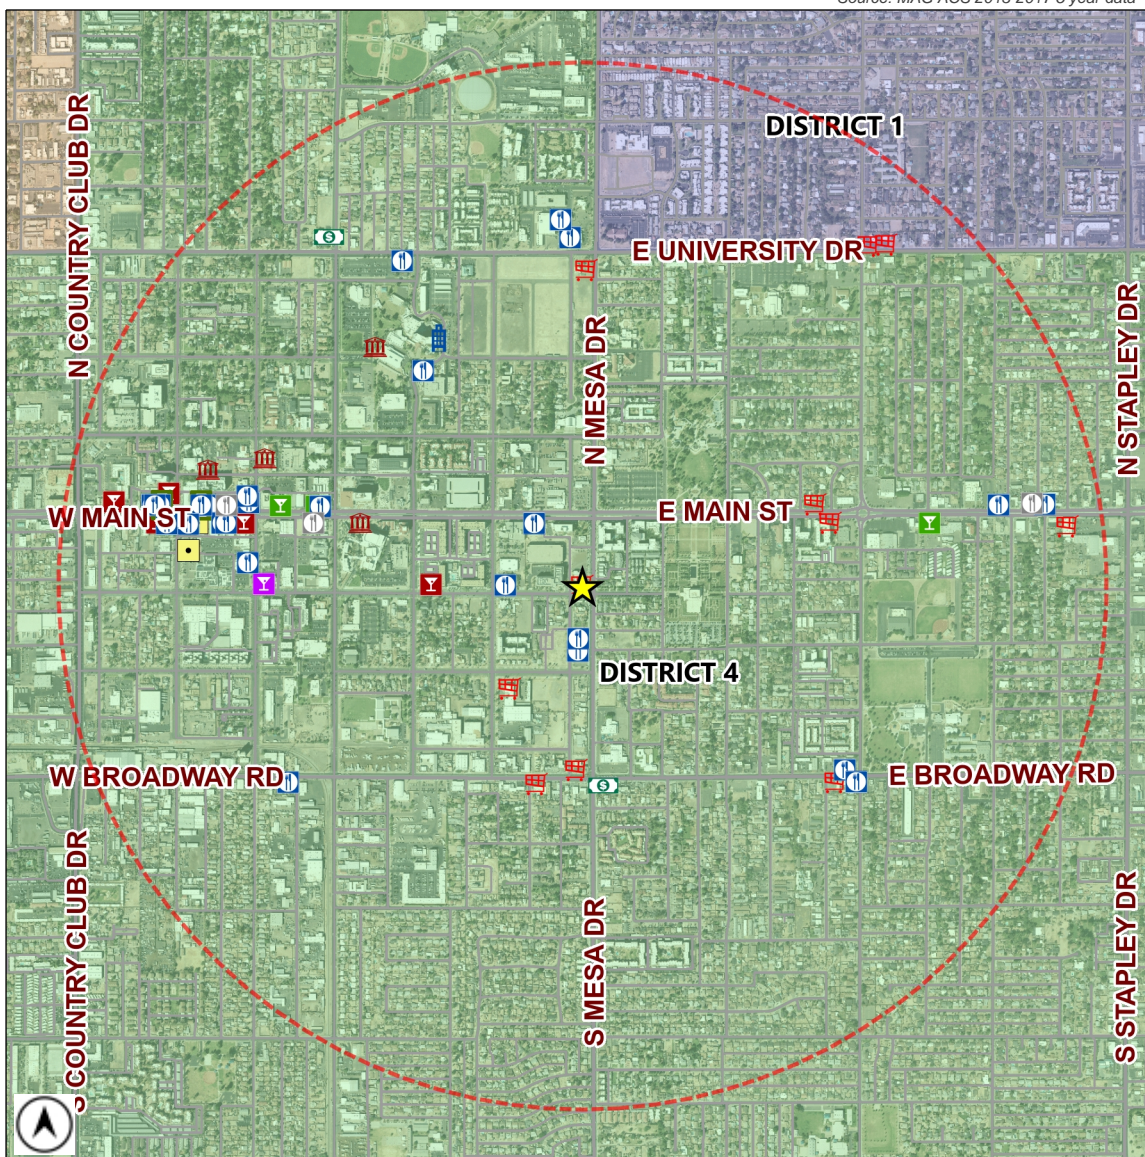

Liquor License Map

City of Mesa Tax & Licensing

Requesting Approval: **★ QUICK CORNER #2**
66 S MESA DR
 License Type: **BEER / WINE STORE (PEND)**
 License Number: **LICA26-24994**

Estimated Population (1 Mile): **21508**
 Source: MAG ACS 2013-2017 5 year data

	BAR	4		CLUB	1		HOTEL-MOTEL	1		MICRO-BREWERY	2
	BAR (PEND)	0		CLUB (PEND)	0		HOTEL-MOTEL (PEND)	0		MICRO-BREWERY (PEND)	0
	BEER / WINE BAR	9		CONVEYANCE	0		IN-STATE PRODUCER	2		RESTAURANT	26
	BEER / WINE BAR (PEND)	1		CONVEYANCE (PEND)	0		IN-STATE PRODUCER (PEND)	0		RESTAURANT (PEND)	3
	BEER / WINE STORE	11		DOMESTIC FARM WINERY	0		LIQUOR STORE	2		WHOLESALE	0
	BEER / WINE STORE (PEND)	0		DOMESTIC FARM WINERY (PEND)	0		LIQUOR STORE (PEND)	0		WHOLESALE (PEND)	0
	BEER / WINE STORE / SAMPLING	0		GOVERNMENT	4		LIQUOR STORE / SAMPLING	0		1 MILE BUFFER	
	BEER / WINE STORE / SAMPLING (PEND)	0		GOVERNMENT (PEND)	0		LIQUOR STORE / SAMPLING (PEND)	0			

Total Count: 66 liquor licenses