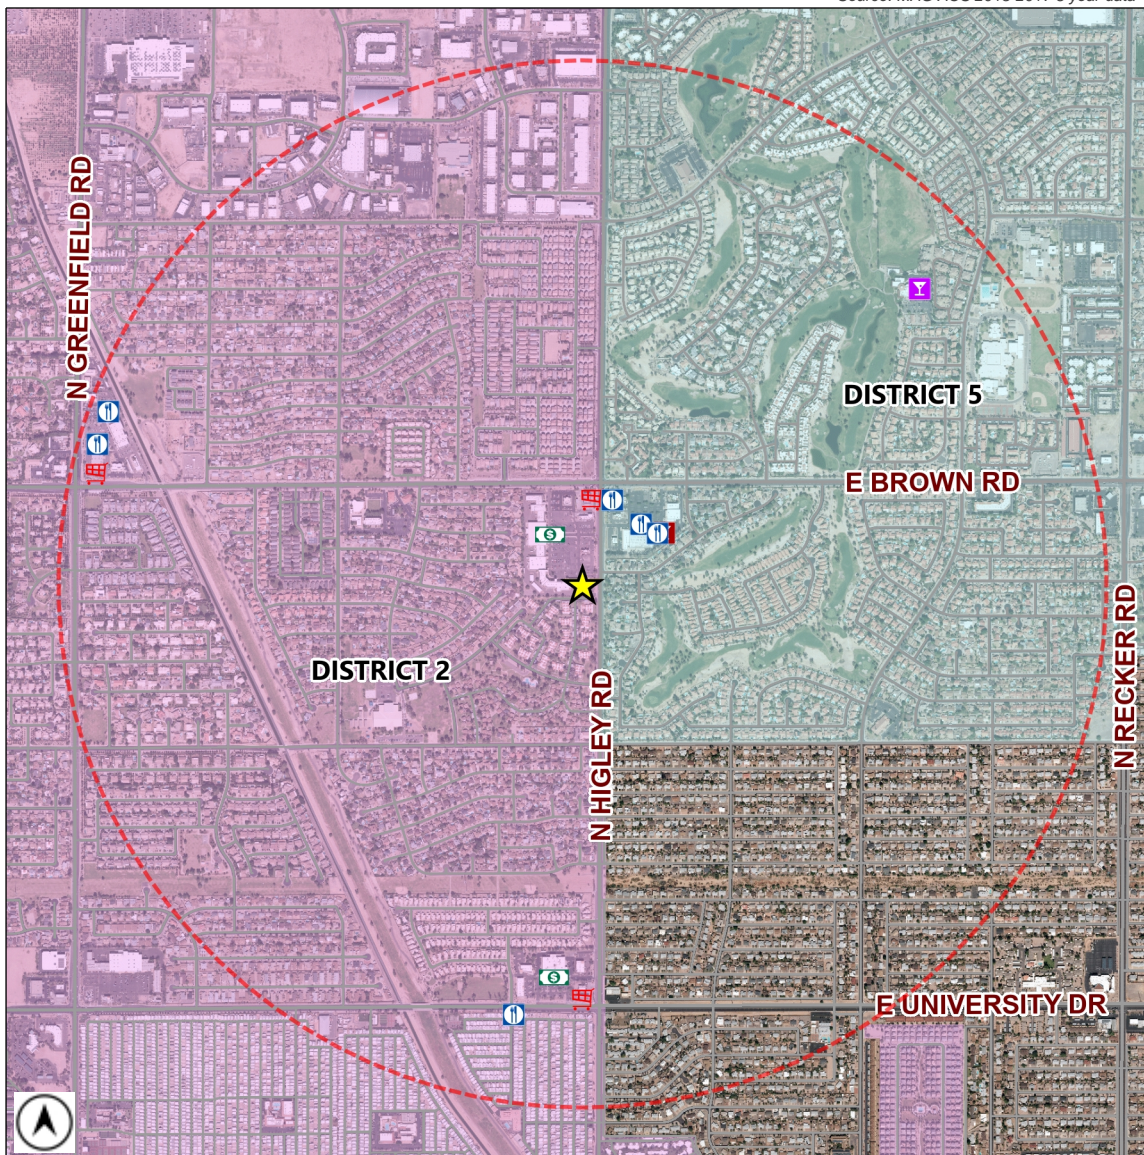

Liquor License Map

City of Mesa Tax & Licensing

Requesting Approval: ★ **A MODO MIO**
1042 N HIGLEY RD 103
 License Type: **RESTAURANT (PEND)**
 License Number: **LICA24-17242**

Estimated Population (1 Mile): **13558**
 Source: MAG ACS 2013-2017 5 year data

	BAR	0		CLUB	1		HOTEL-MOTEL	0		MICRO-BREWERY	0
	BAR (PEND)	0		CLUB (PEND)	0		HOTEL-MOTEL (PEND)	0		MICRO-BREWERY (PEND)	0
	BEER / WINE BAR	1		CONVEYANCE	0		IN-STATE PRODUCER	0		RESTAURANT	6
	BEER / WINE BAR (PEND)	0		CONVEYANCE (PEND)	0		IN-STATE PRODUCER (PEND)	0		RESTAURANT (PEND)	0
	BEER / WINE STORE	3		DOMESTIC FARM WINERY	0		LIQUOR STORE	2		WHOLESALE	0
	BEER / WINE STORE (PEND)	0		DOMESTIC FARM WINERY (PEND)	0		LIQUOR STORE (PEND)	0		WHOLESALE (PEND)	0
	BEER / WINE STORE / SAMPLING	0		GOVERNMENT	0		LIQUOR STORE / SAMPLING	0		1 MILE BUFFER	
	BEER / WINE STORE / SAMPLING (PEND)	0		GOVERNMENT (PEND)	0		LIQUOR STORE / SAMPLING (PEND)	0			

Total Count: 13 liquor licenses