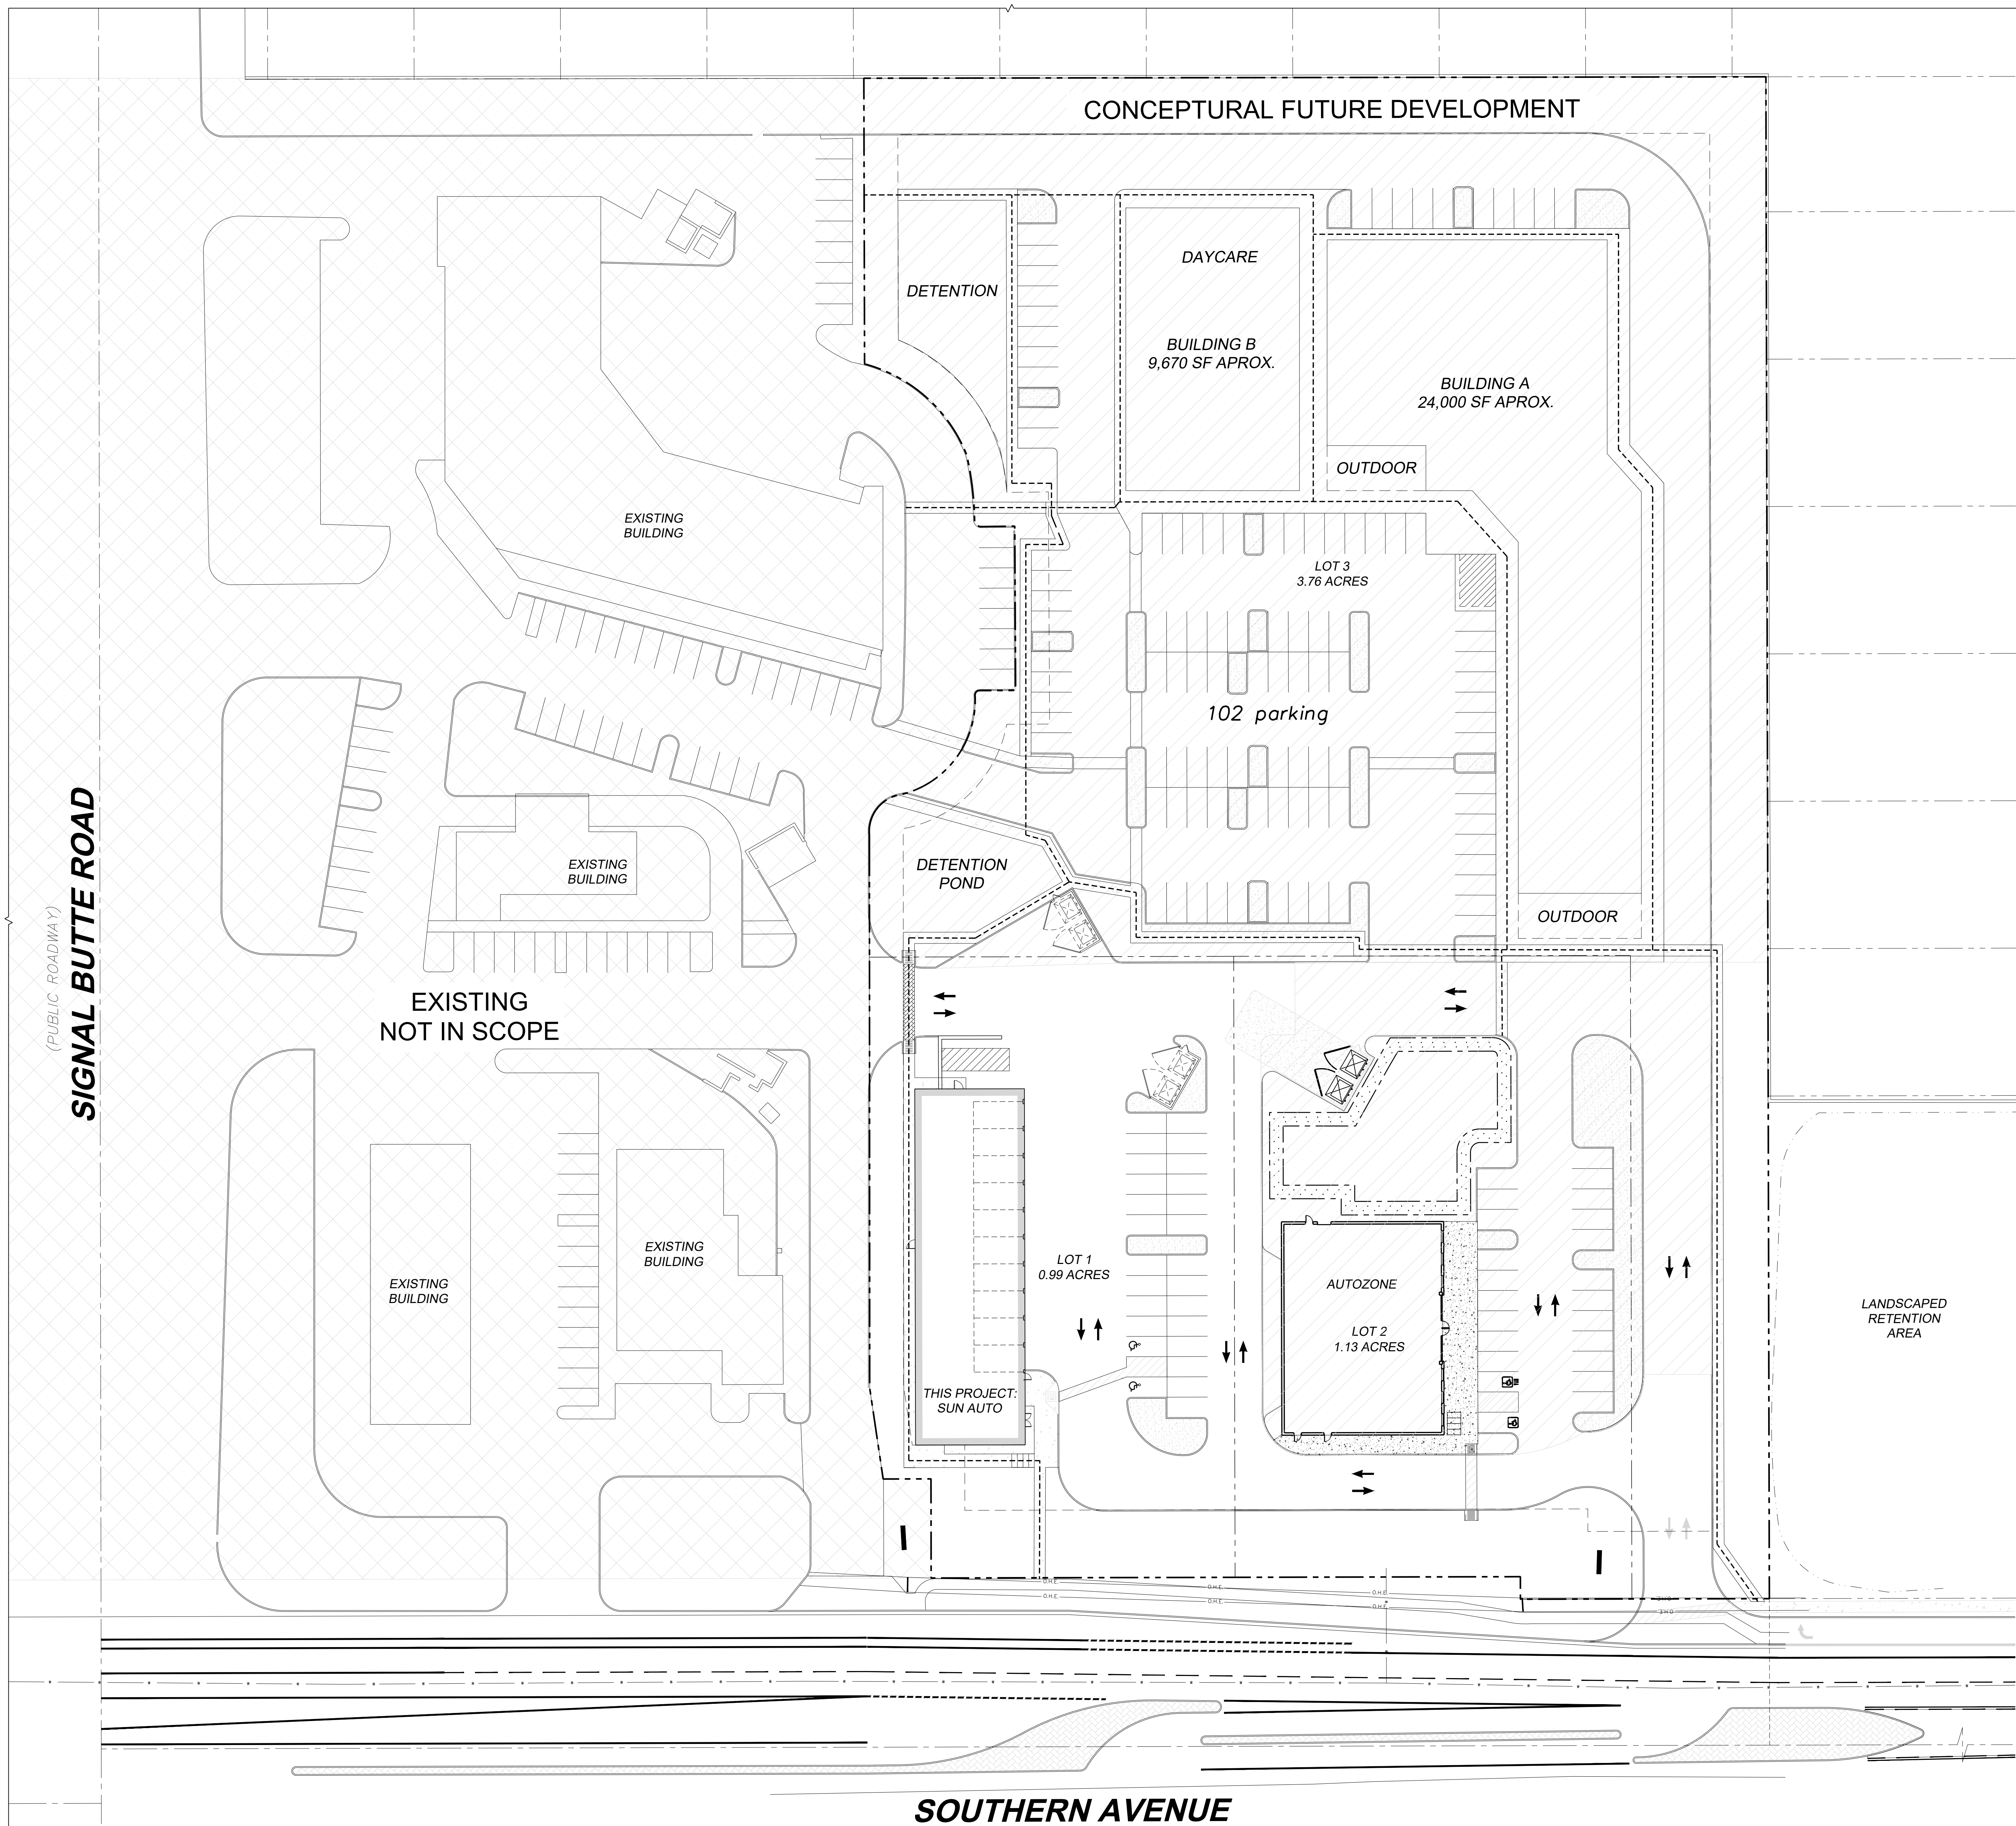

CONCEPTUAL FUTURE DEVELOPMENT

LEGENDS

-  EXISTING LANDSCAPE
-  CONCEPTUAL FUTURE DEVELOPMENT
-  EXISTING - NOT IN SCOPE
-  PROPERTY LINE
-  PEDESTRIAN ACCESS

SUN AUTO
 SITE PLAN CONCEPT
 CITY OF MESA, AZ