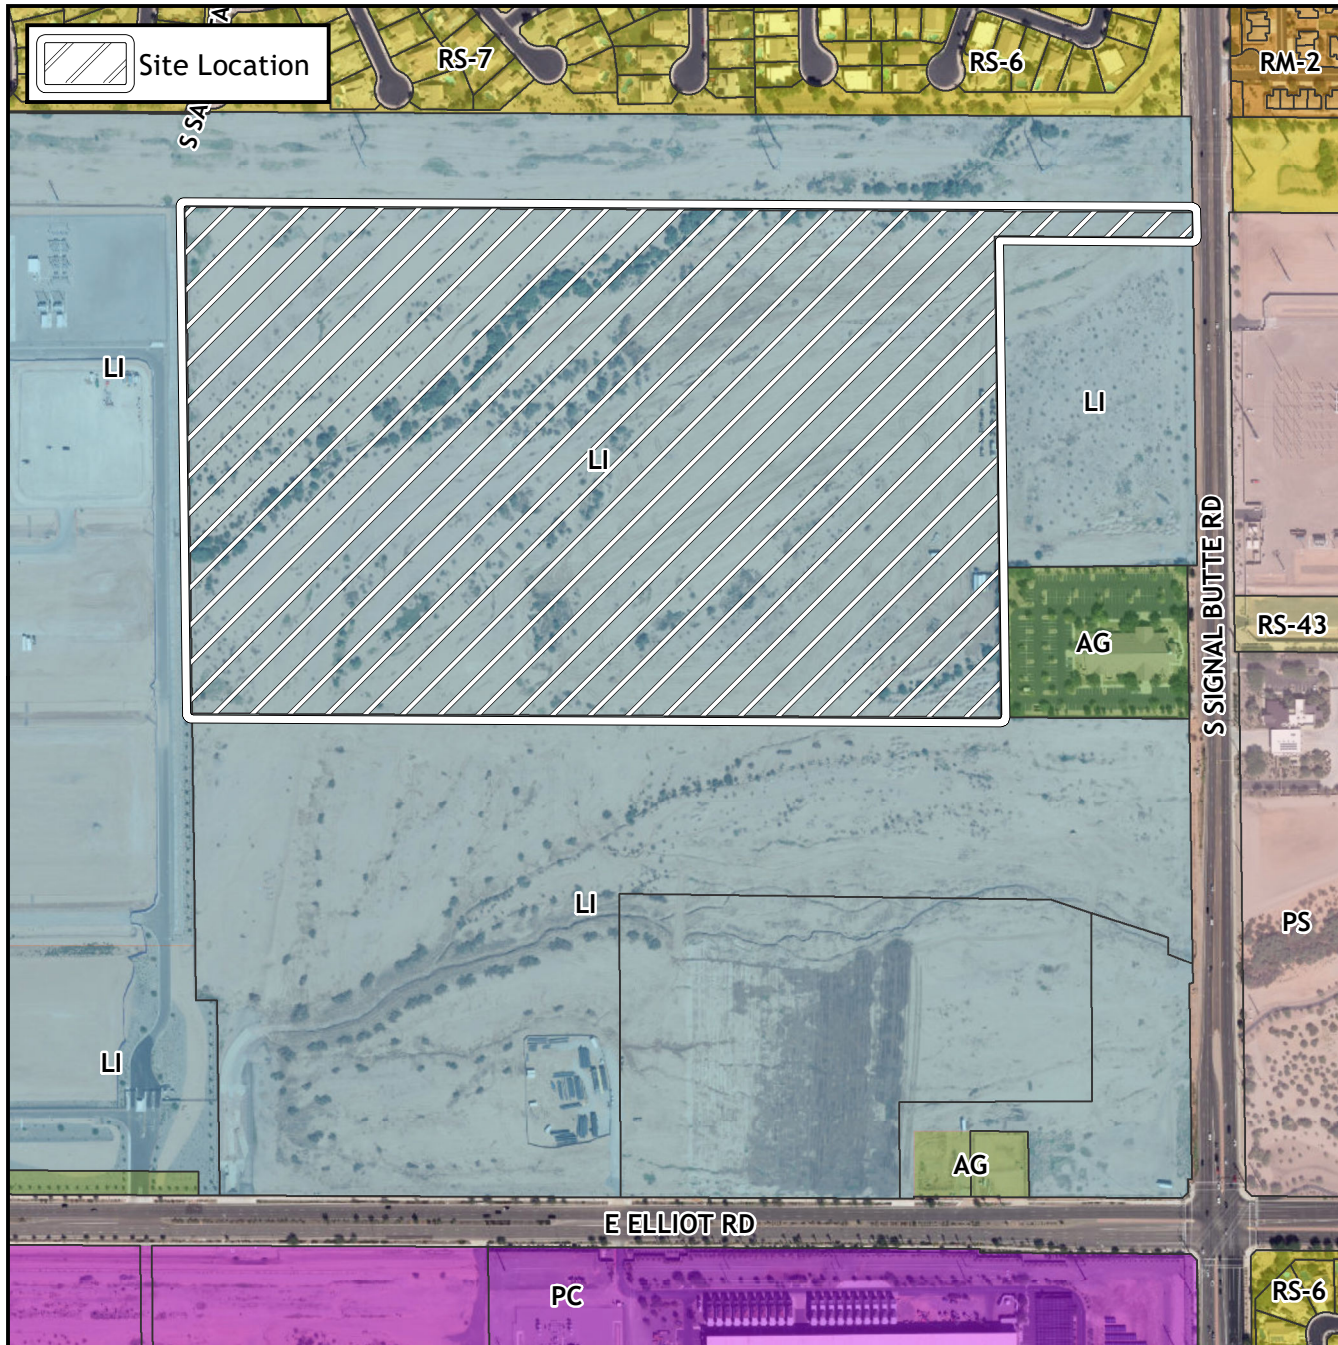

Final Plat Vicinity Map

Case Details

Project:

Map of Dedication Pursuit Park
SUB22-00722

Site/Address:

District 6. Within the 3200 to 3400 blocks of South Signal Butte Road (west side). Located north of Elliot Road on the west side of Signal Butte Road. (65.8± acres).