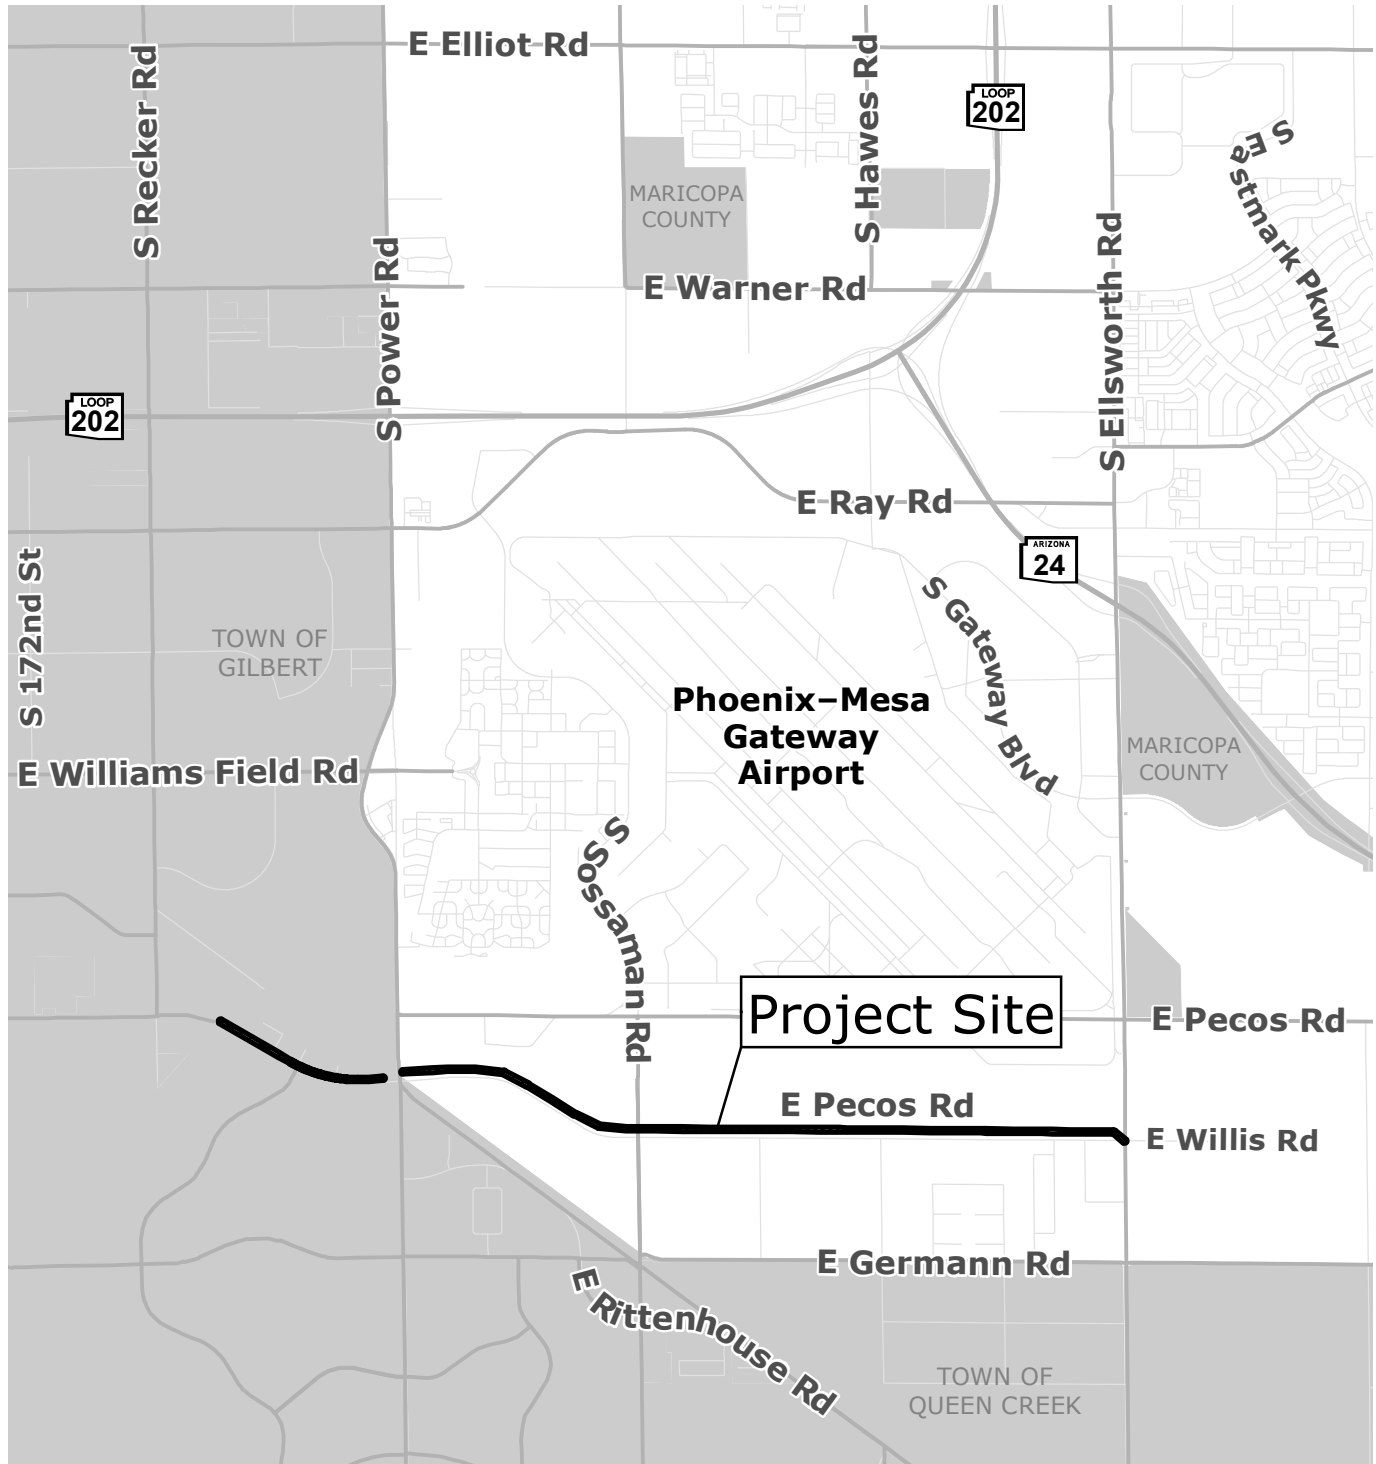

# Exhibit A

## New Sewer Lines - SE Mesa

Project Numbers: CP1185NS03 & CP1185NS08

Map created by Engineering GIS DATE SAVED: 10/28/2024 Path: M:\Project\_Files\Council\_Maps\CP1185NS03\NS08NewSewerLinesSE\Mesa.mxd