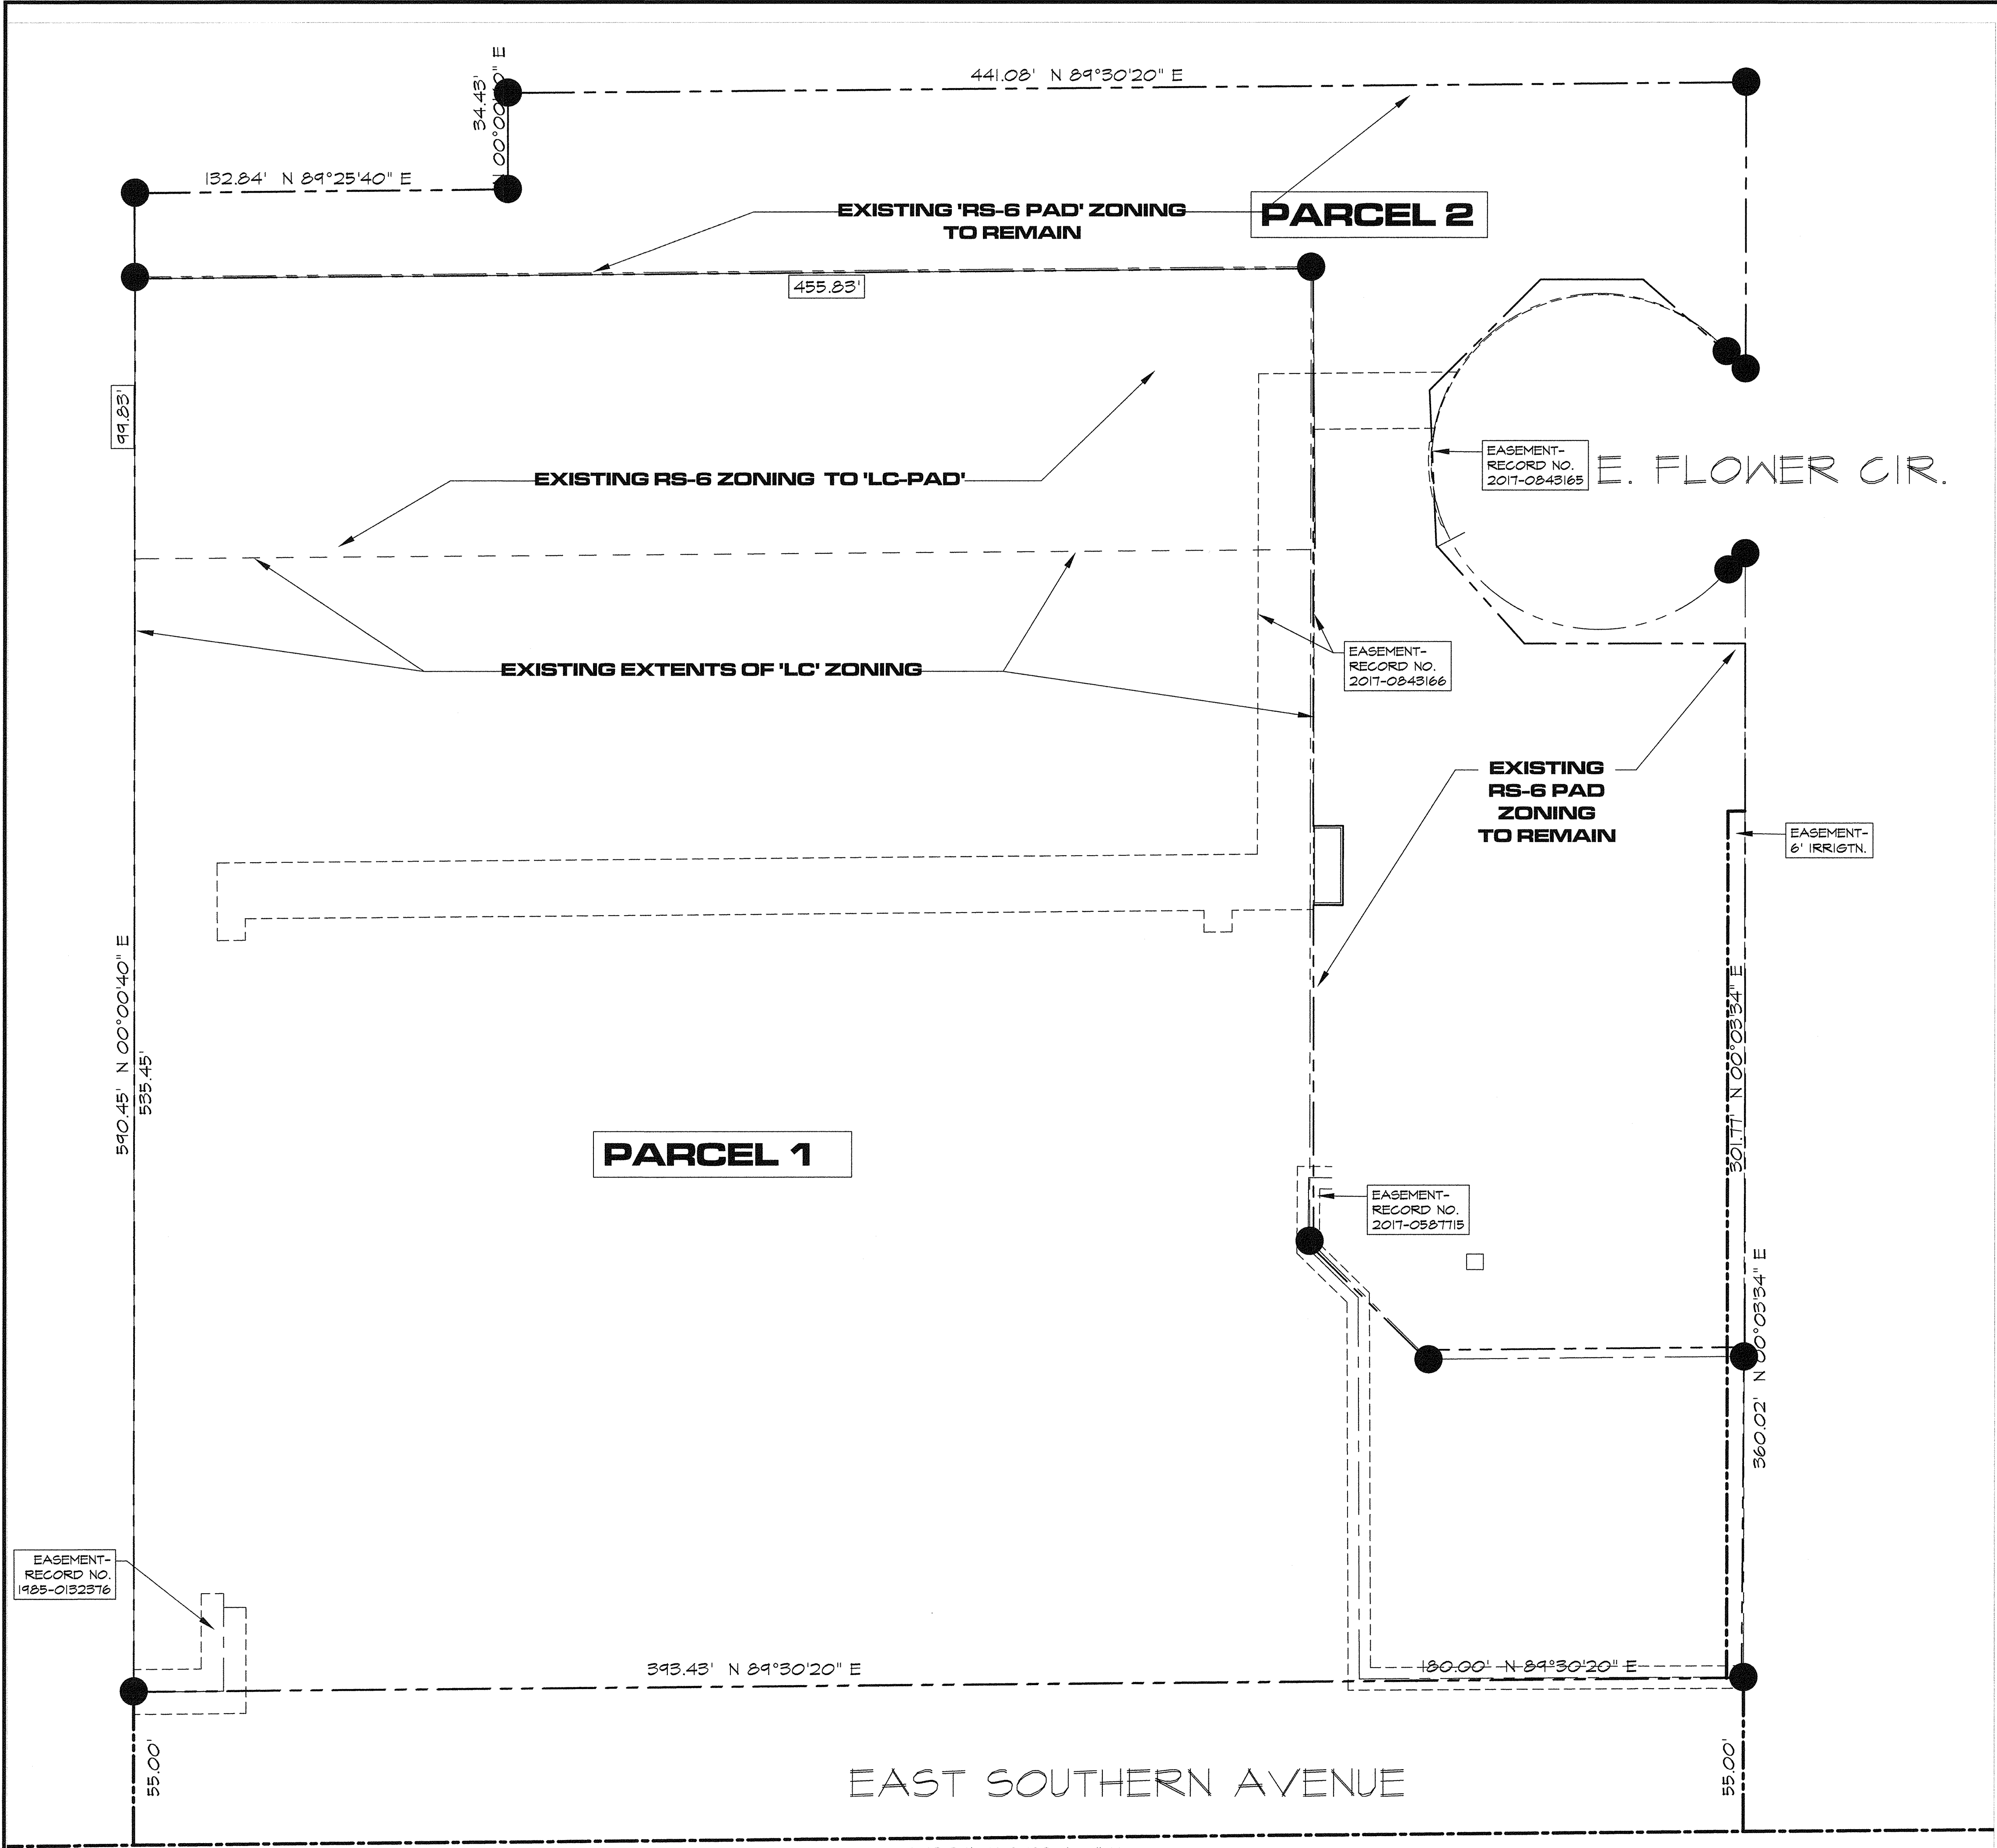

FARNSWORTH CONSTRUCTION CO.
4447 E. Broadway Rd., Suite 109
Mesa, Arizona 85206

NEW BLDG. 'E' FOR:
EXTRA SPACE STORAGE
4550 EAST SOUTHERN AVE.
MESA, ARIZONA

Job #: xx-000000
Date: 1-25-2024
Rev: 3-15-2024
5-17-2024
8-12-2024

A0.1