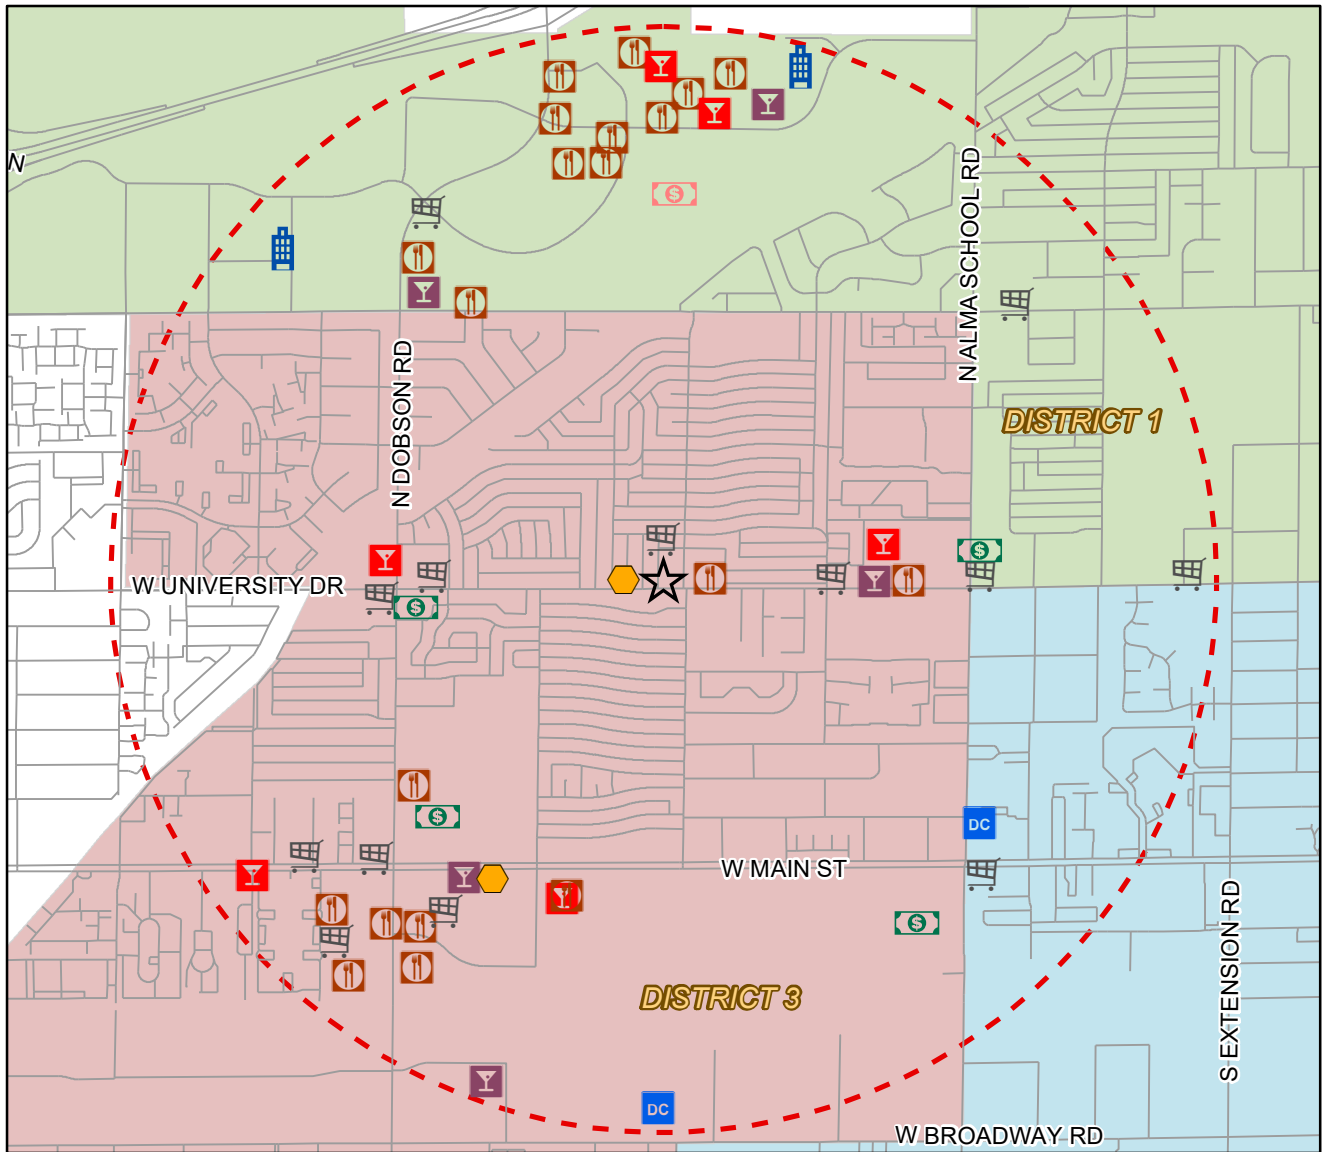

Liquor License Map

Legend

-  APPLICANT
-  BAR
-  BEER / WINE BAR
-  BEER / WINE STORE
-  BEER / WINE STORE (PEND)
-  HOTEL-MOTEL
-  LIQUOR STORE
-  LIQUOR STORE / SAMPLING
-  RESTAURANT
-  WHOLESALE

Requesting Approval:
ONE STOP FOOD MART & DELI
1620 W UNIVERSITY DR STE 1

BEER & WINE STORE
LICA20-02564