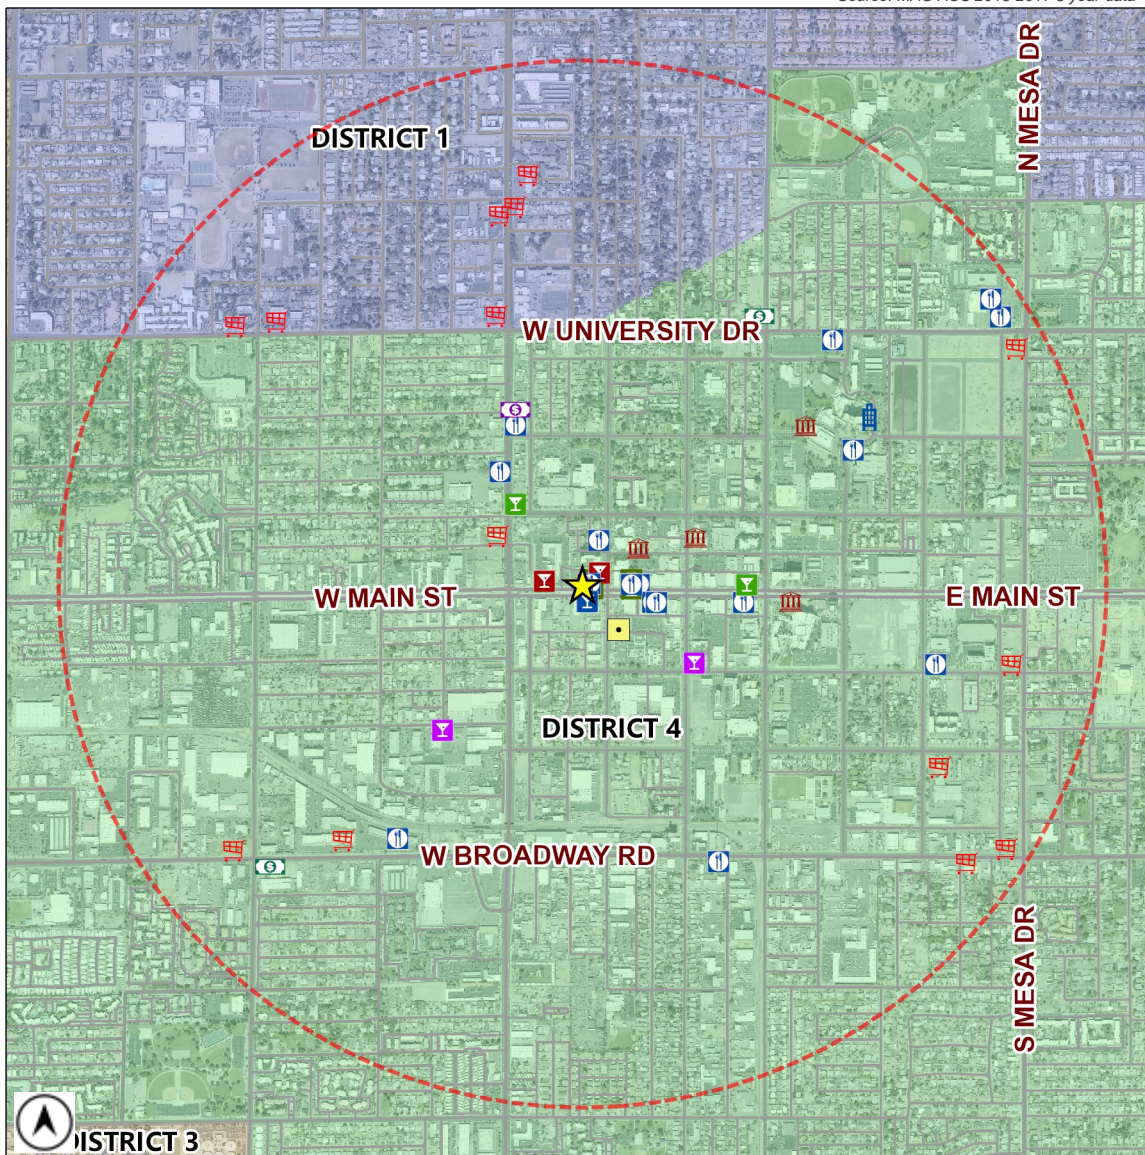

Liquor License Map

City of Mesa Tax & Licensing

Requesting Approval:  **WORTH TAKEAWAY**
218 W MAIN ST

License Type: **RESTAURANT (PEND)**

License Number: **LICA21-03405**

Estimated Population (1 Mile): **18918**
 Source: MAG ACS 2013-2017 5 year data

	BAR	2		CLUB	2		HOTEL-MOTEL	1		MICRO-BREWERY	2
	BAR (PEND)	0		CLUB (PEND)	0		HOTEL-MOTEL (PEND)	0		MICRO-BREWERY (PEND)	0
	BEER / WINE BAR	3		CONVEYANCE	0		IN-STATE PRODUCER	1		RESTAURANT	16
	BEER / WINE BAR (PEND)	1		CONVEYANCE (PEND)	0		IN-STATE PRODUCER (PEND)	0		RESTAURANT (PEND)	0
	BEER / WINE STORE	14		DOMESTIC FARM WINERY	0		LIQUOR STORE	2		WHOLESALE	0
	BEER / WINE STORE (PEND)	0		DOMESTIC FARM WINERY (PEND)	0		LIQUOR STORE (PEND)	0		WHOLESALE (PEND)	0
	BEER / WINE STORE / SAMPLING	0		GOVERNMENT	4		LIQUOR STORE / SAMPLING	1		1 MILE BUFFER	
	BEER / WINE STORE / SAMPLING (PEND)	0		GOVERNMENT (PEND)	0		LIQUOR STORE / SAMPLING (PEND)	0			

Total Count: 49 liquor licenses