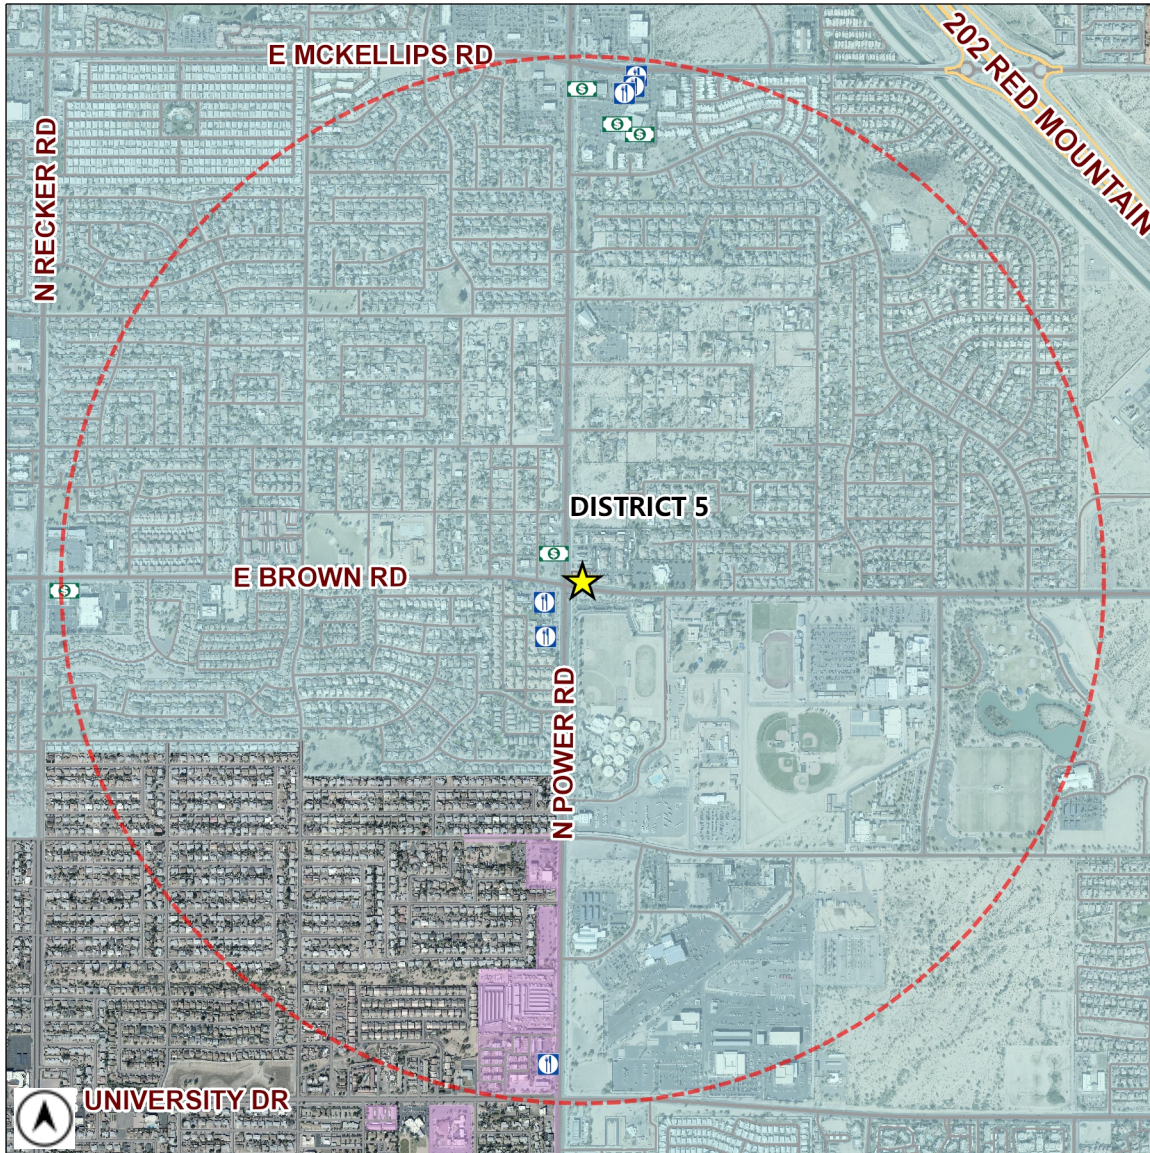

Requesting Approval: ★ MESA QUICK N EASY
 6806 E BROWN RD
 License Type: BEER / WINE STORE (PEND)
 License Number: LICA20-02572

	BAR	0		CLUB	0		HOTEL-MOTEL	0		MICRO-BREWERY	0
	BAR (PEND)	0		CLUB (PEND)	0		HOTEL-MOTEL (PEND)	0		MICRO-BREWERY (PEND)	0
	BEER / WINE BAR	0		CONVEYANCE	0		IN-STATE PRODUCER	0		RESTAURANT	6
	BEER / WINE BAR (PEND)	0		CONVEYANCE (PEND)	0		IN-STATE PRODUCER (PEND)	0		RESTAURANT (PEND)	0
	BEER / WINE STORE	1		DOMESTIC FARM WINERY	0		LIQUOR STORE	5		WHOLESALE	0
	BEER / WINE STORE (PEND)	0		DOMESTIC FARM WINERY (PEND)	0		LIQUOR STORE (PEND)	0		WHOLESALE (PEND)	0
	BEER / WINE STORE / SAMPLING	0		GOVERNMENT	0		LIQUOR STORE / SAMPLING	0		1 MILE BUFFER	
	BEER / WINE STORE / SAMPLING (PEND)	0		GOVERNMENT (PEND)	0		LIQUOR STORE / SAMPLING (PEND)	0			

Total Count: 12 liquor licenses