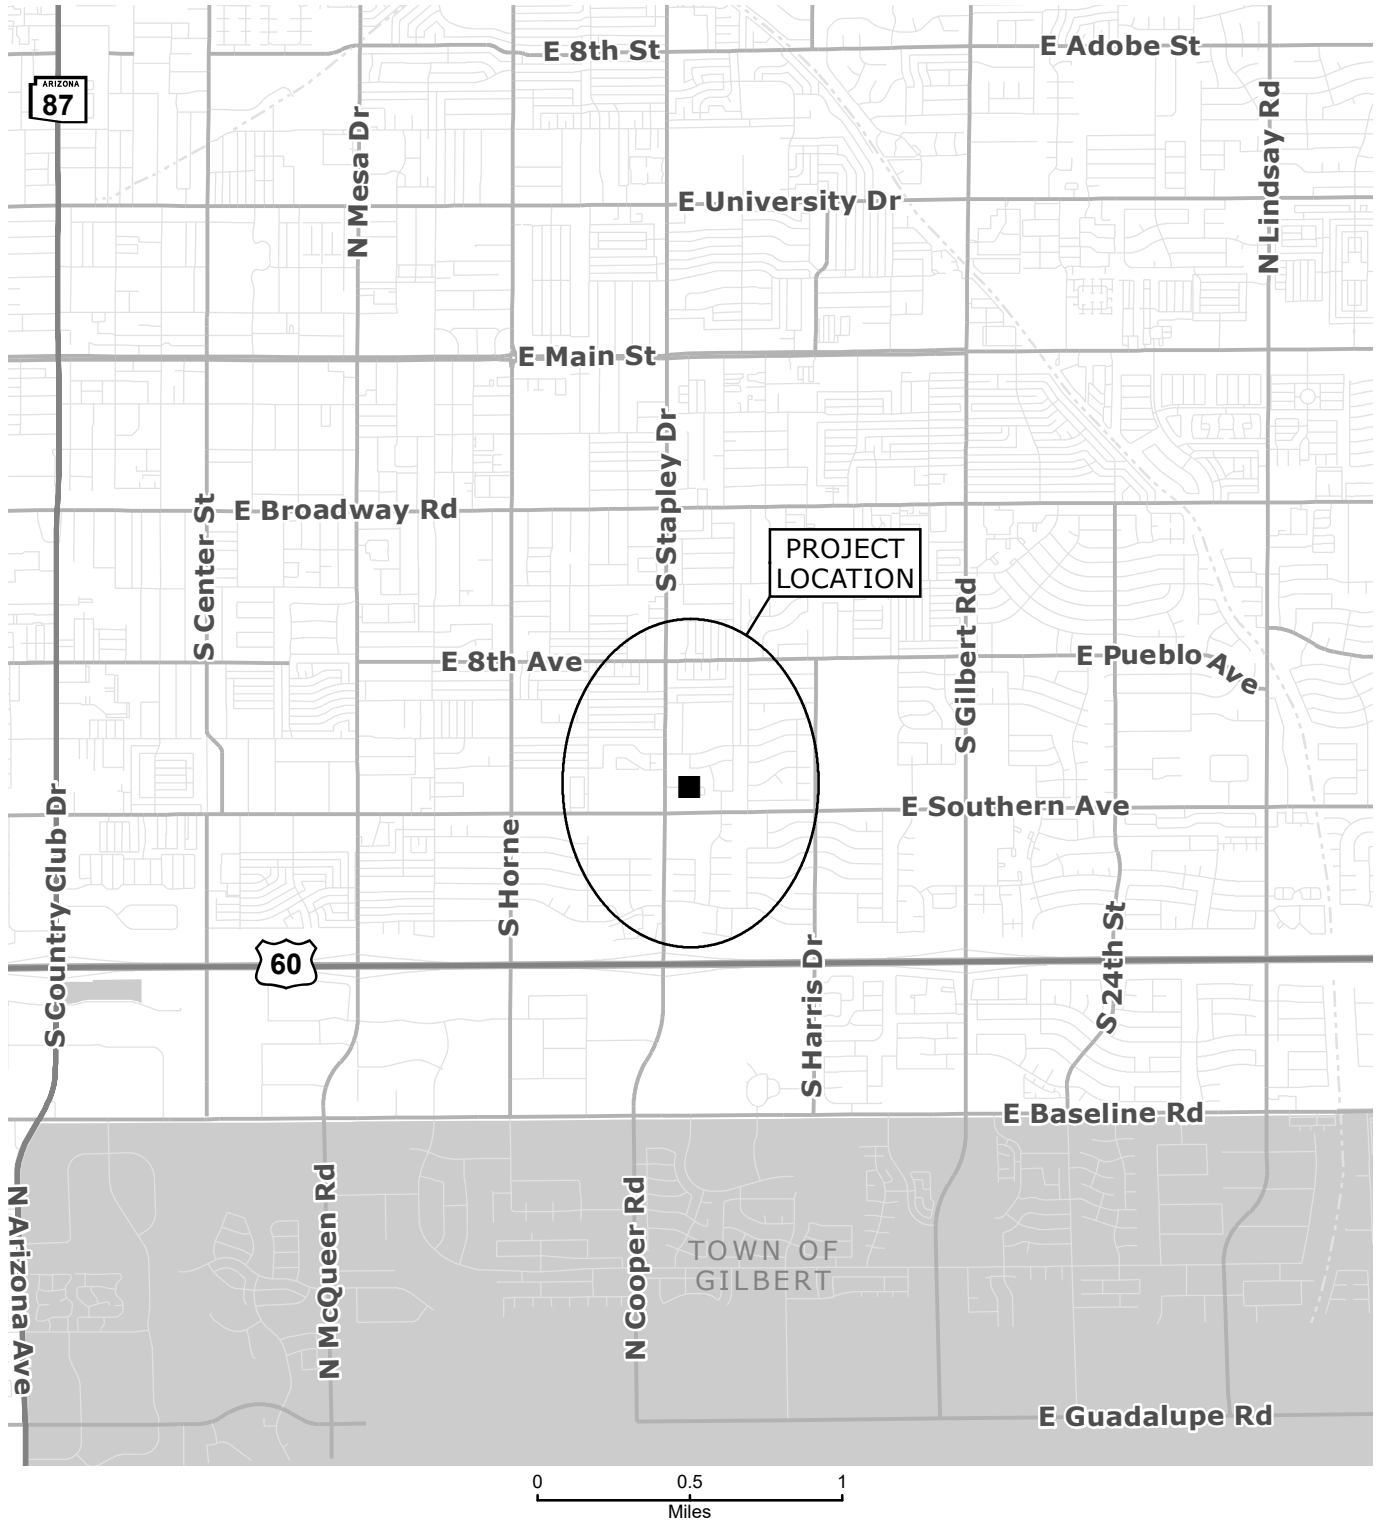

Map created by Engineering GIS DATE SAVED: 10/14/2021 Path: I:\GIS_Mapping\Project_Files\Real_Estate\Council\Maps\1119SStapleyDrPUEAbandonment\1119SStapleyDr_Vicinity.mxd

VICINITY MAP
 1119 S Stapley Dr
 PUE Abandonment