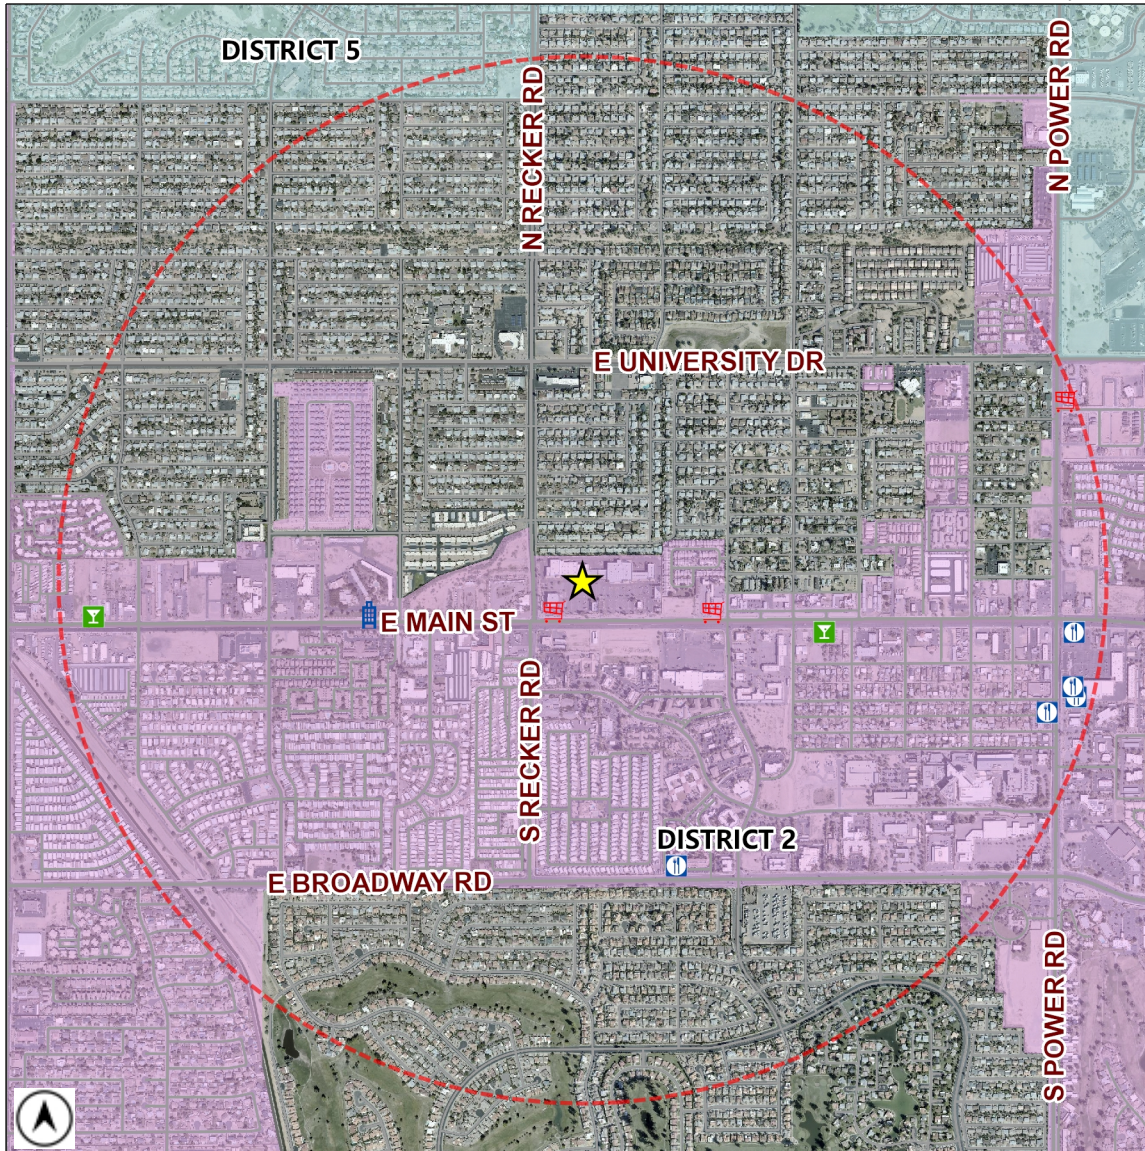

Liquor License Map

City of Mesa Tax & Licensing

Requesting Approval: ★ **FAMILY DOLLAR #32694**
6036 E MAIN ST

License Type: **BEER / WINE STORE (PEND)**

License Number: **LICA22-04905**

Estimated Population (1 Mile): **14069**
 Source: MAG ACS 2013-2017 5 year data

	BAR	2		CLUB	0		HOTEL-MOTEL	1		MICRO-BREWERY	0
	BAR (PEND)	0		CLUB (PEND)	0		HOTEL-MOTEL (PEND)	0		MICRO-BREWERY (PEND)	0
	BEER / WINE BAR	0		CONVEYANCE	0		IN-STATE PRODUCER	0		RESTAURANT	5
	BEER / WINE BAR (PEND)	0		CONVEYANCE (PEND)	0		IN-STATE PRODUCER (PEND)	0		RESTAURANT (PEND)	0
	BEER / WINE STORE	3		DOMESTIC FARM WINERY	0		LIQUOR STORE	0		WHOLESALE	0
	BEER / WINE STORE (PEND)	0		DOMESTIC FARM WINERY (PEND)	0		LIQUOR STORE (PEND)	0		WHOLESALE (PEND)	0
	BEER / WINE STORE / SAMPLING	0		GOVERNMENT	0		LIQUOR STORE / SAMPLING	0		1 MILE BUFFER	
	BEER / WINE STORE / SAMPLING (PEND)	0		GOVERNMENT (PEND)	0		LIQUOR STORE / SAMPLING (PEND)	0			

Total Count: 11 liquor licenses