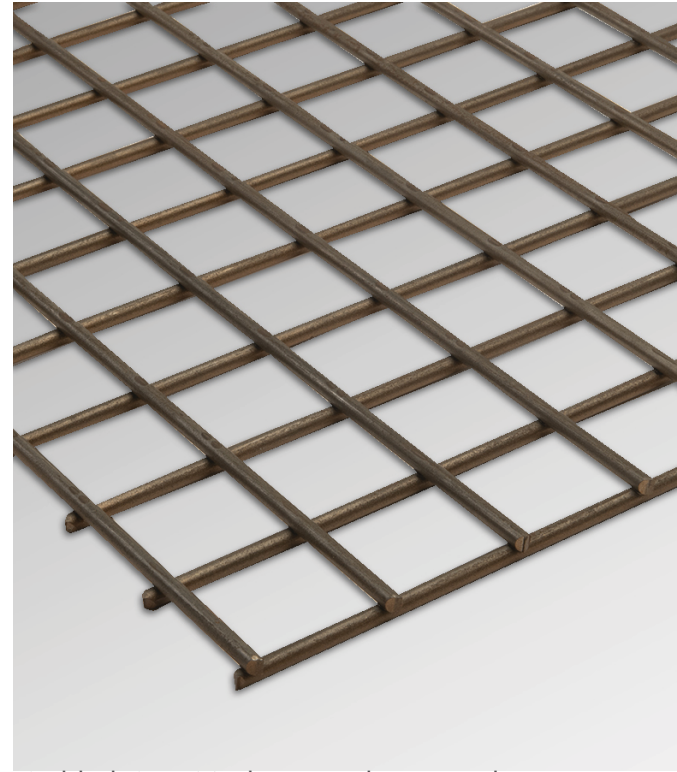

Fabriccoil - Silver Finish  
Location | Exterior Facade Screening South & East Faces

Fabriccoil - White Finish  
Location | Exterior Facade Screening South & East Faces

Welded Wire Mesh - Primed & Painted  
Location | Ground Level Fencing & Security Screening

Arcadia Storefront System -  
Location | All Project Storefront Systems

Paint - SW 6868 "Real Red"  
Location | Accent At Stairs

Paint - SW 6892 "Carnival"  
Location | Accent At Stairs

Paint - SW 6903 "Cheerful"  
Location | Accent At Stairs

Paint - SW 6965 "Hyper Blue"  
Location | Accent At Stairs

Paint - SW 7006  
Location | Decorative Steel Framing, Ramp Railings, Stair Rails/Pans/Risers

Paint - SW 7069  
Location | Structural Steel Columns, Security Screens, Stair Pans & Stringers