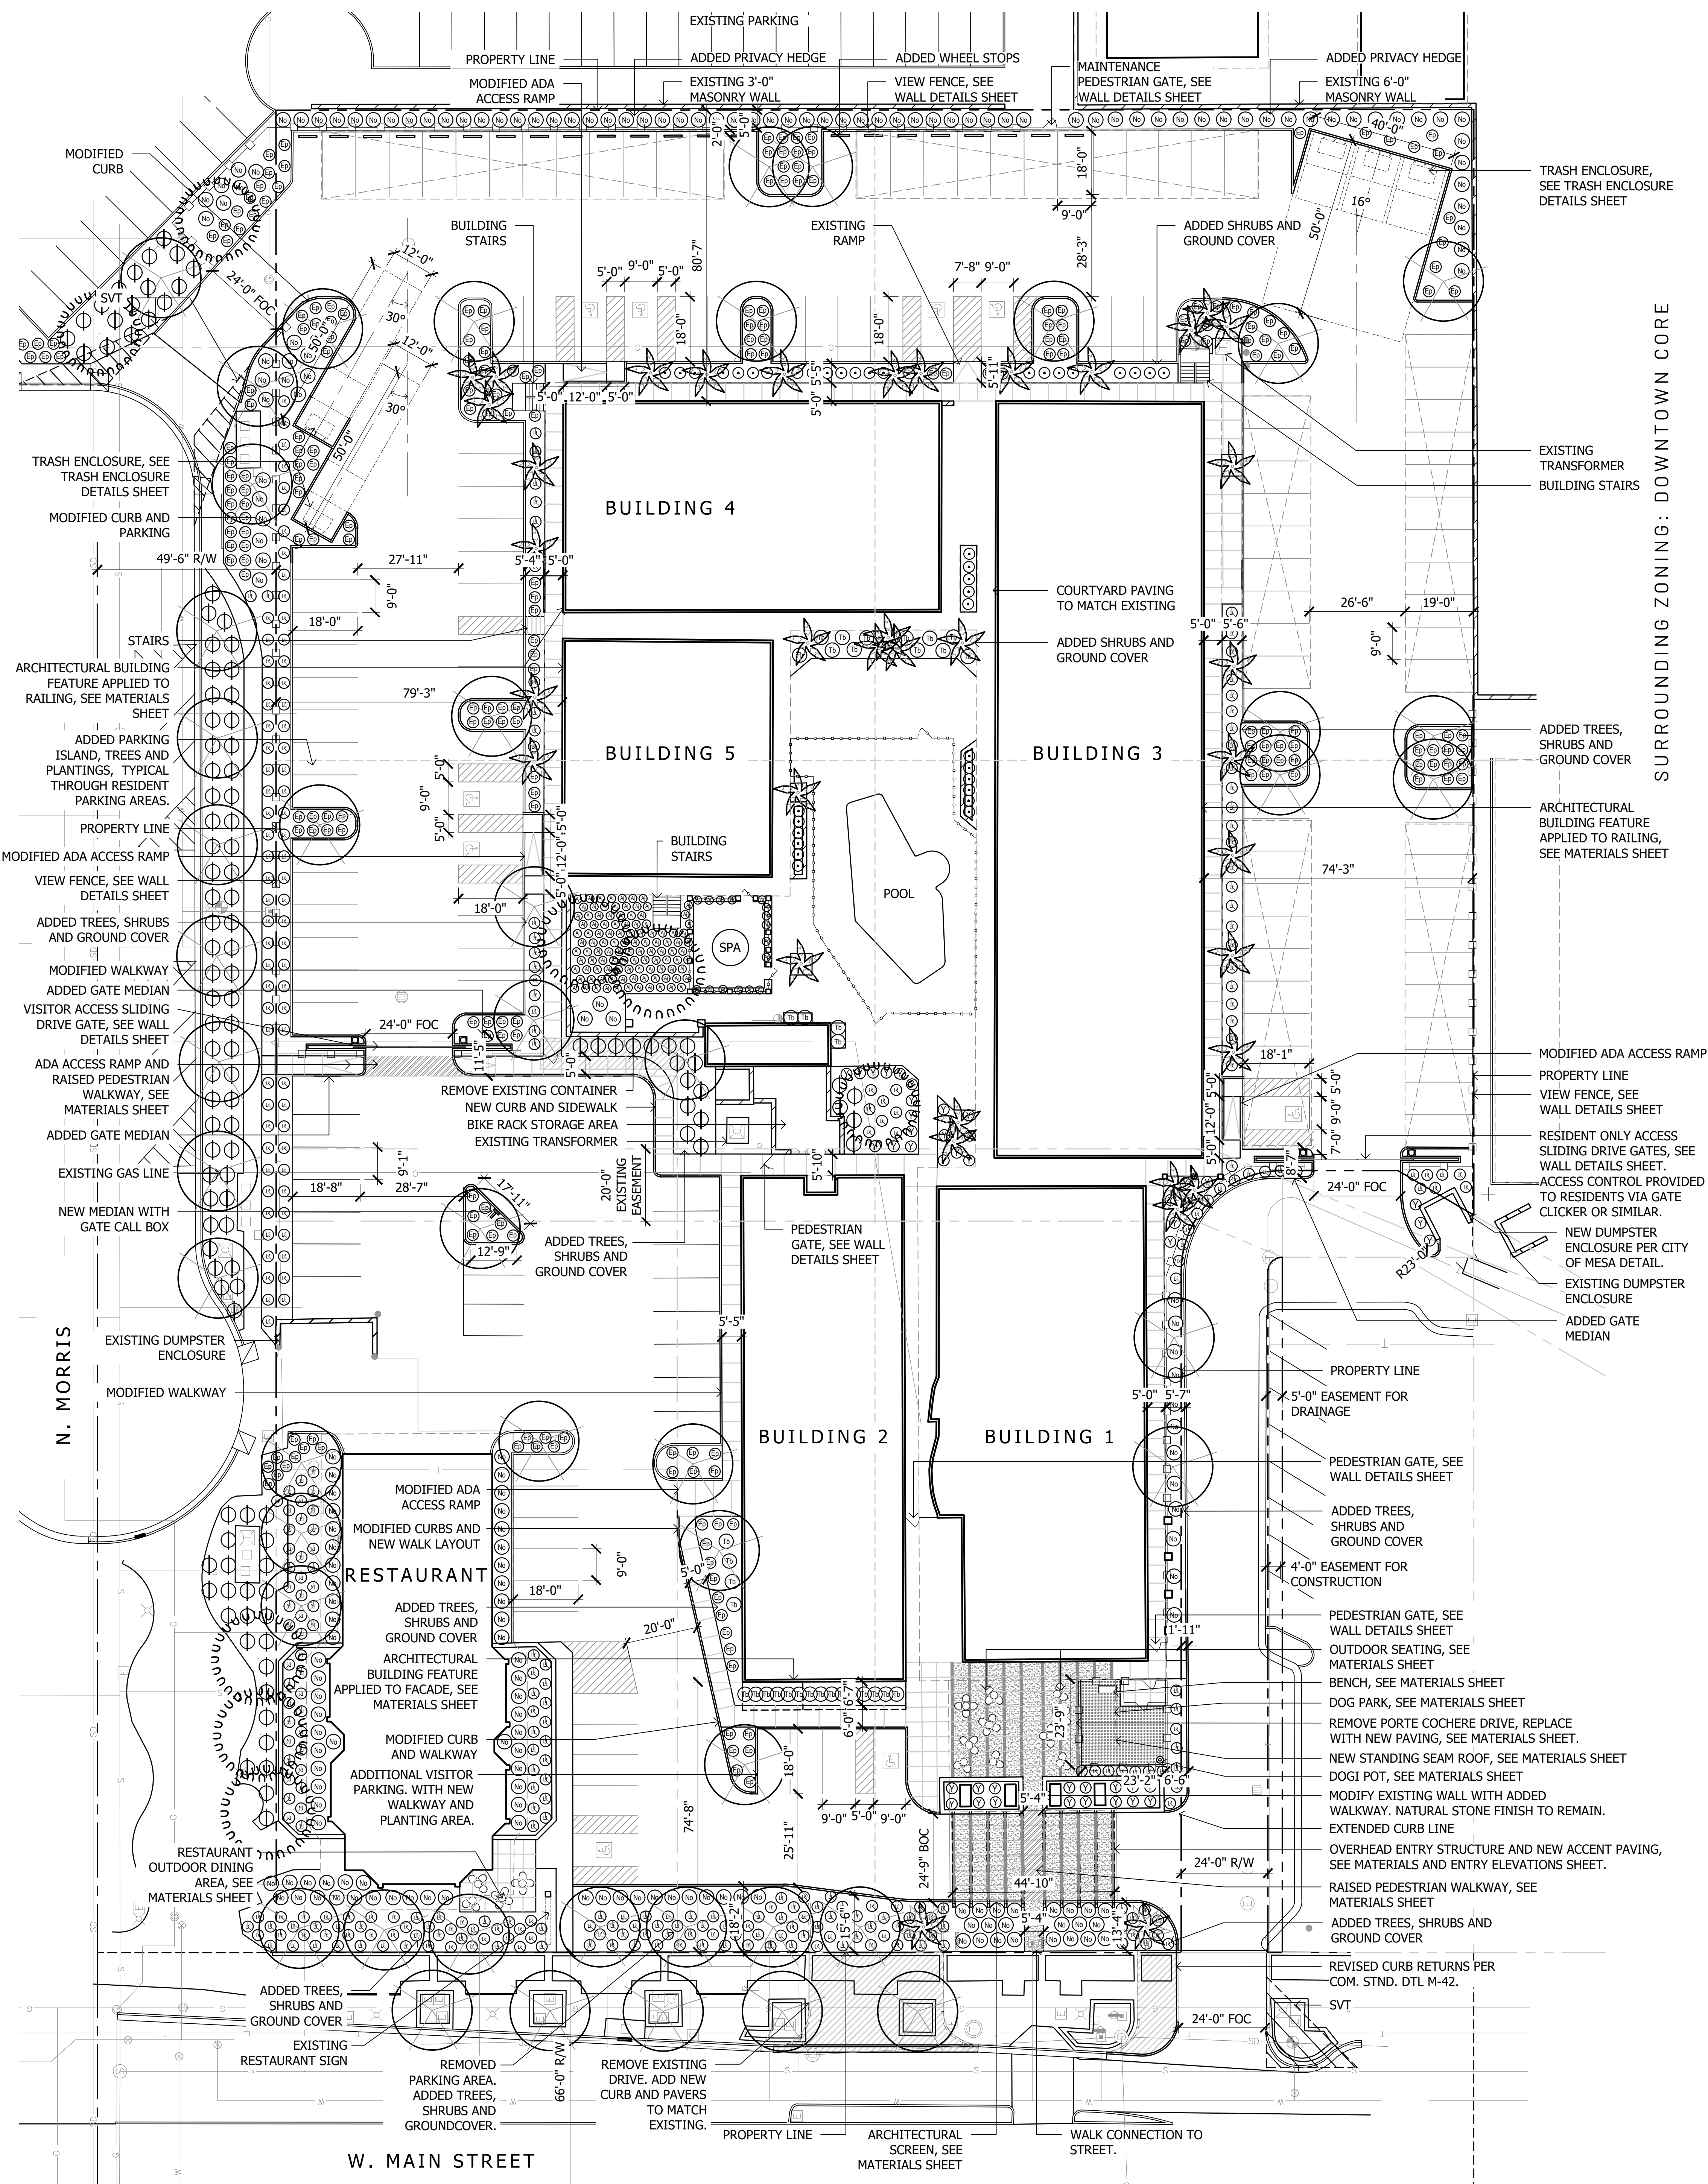

SURROUNDING ZONING: DOWNTOWN CORE

PLANT MATERIALS LEGEND

| Trees | Shrubs | Shrubs (Continued) | Groundcovers |
|--|--|--|--|
| Existing Palm Tree | Eremophila glabra spp. carosa Winter Blaze | Teucrium fruticans Bush Germander | Eremophila prostrata Outback Sunrise Eremophila |
| Washingtonia filifera California Fan Palm | Leucophyllum frutescens 'compacta' Compact Texas Sage | Olea europaea "Little Ollie" Little Ollie Dwarf Olive | Lantana sp. 'New Gold' Lantana |
| Existing Shade Tree | Nerium oleander 'Petite Pink' Oleander 'Petite Pink' | Eremophila hygrophana Blue Bells Blue Bells | Rosmarinus officinalis 'Prostratus' Trailing Rosemary |
| Shade Tree | Rosmarinus officinalis 'Tuscan Blue' Rosemary | Teucrium chamaedrys Germander | |

VICINITY MAP

NOT TO SCALE

VIVO - DOWNTOWN MESA
Overall Site Plan

ABLASTUDIO.COM

SURROUNDING ZONING: DOWNTOWN CORE

PLANT MATERIALS LEGEND

| Trees | Shrubs | Shrubs (Continued) | Groundcovers |
|--|--|--|--|
| Existing Palm Tree | Eremophila glabra spp. carnosus Winter Blaze | Teucrium fruticans Bush Germander | Eremophila prostrata Outback Sunrise Eremophila |
| Washingtonia filifera California Fan Palm | Leucophyllum frutescens 'compacta' Compact Texas Sage | Olea europaea "Little Ollie" Little Ollie Dwarf Olive | Lantana sp. 'New Gold' Lantana |
| Existing Shade Tree | Nerium oleander 'Petite Pink' Oleander 'Petite Pink' | Eremophila hygrophana Blue Bells Blue Bells | Rosmarinus officinalis 'Prostratus' Trailing Rosemary |
| Shade Tree | Rosmarinus officinalis 'Tuscan Blue' Rosemary | Teucrium chamaedrys Germander | |