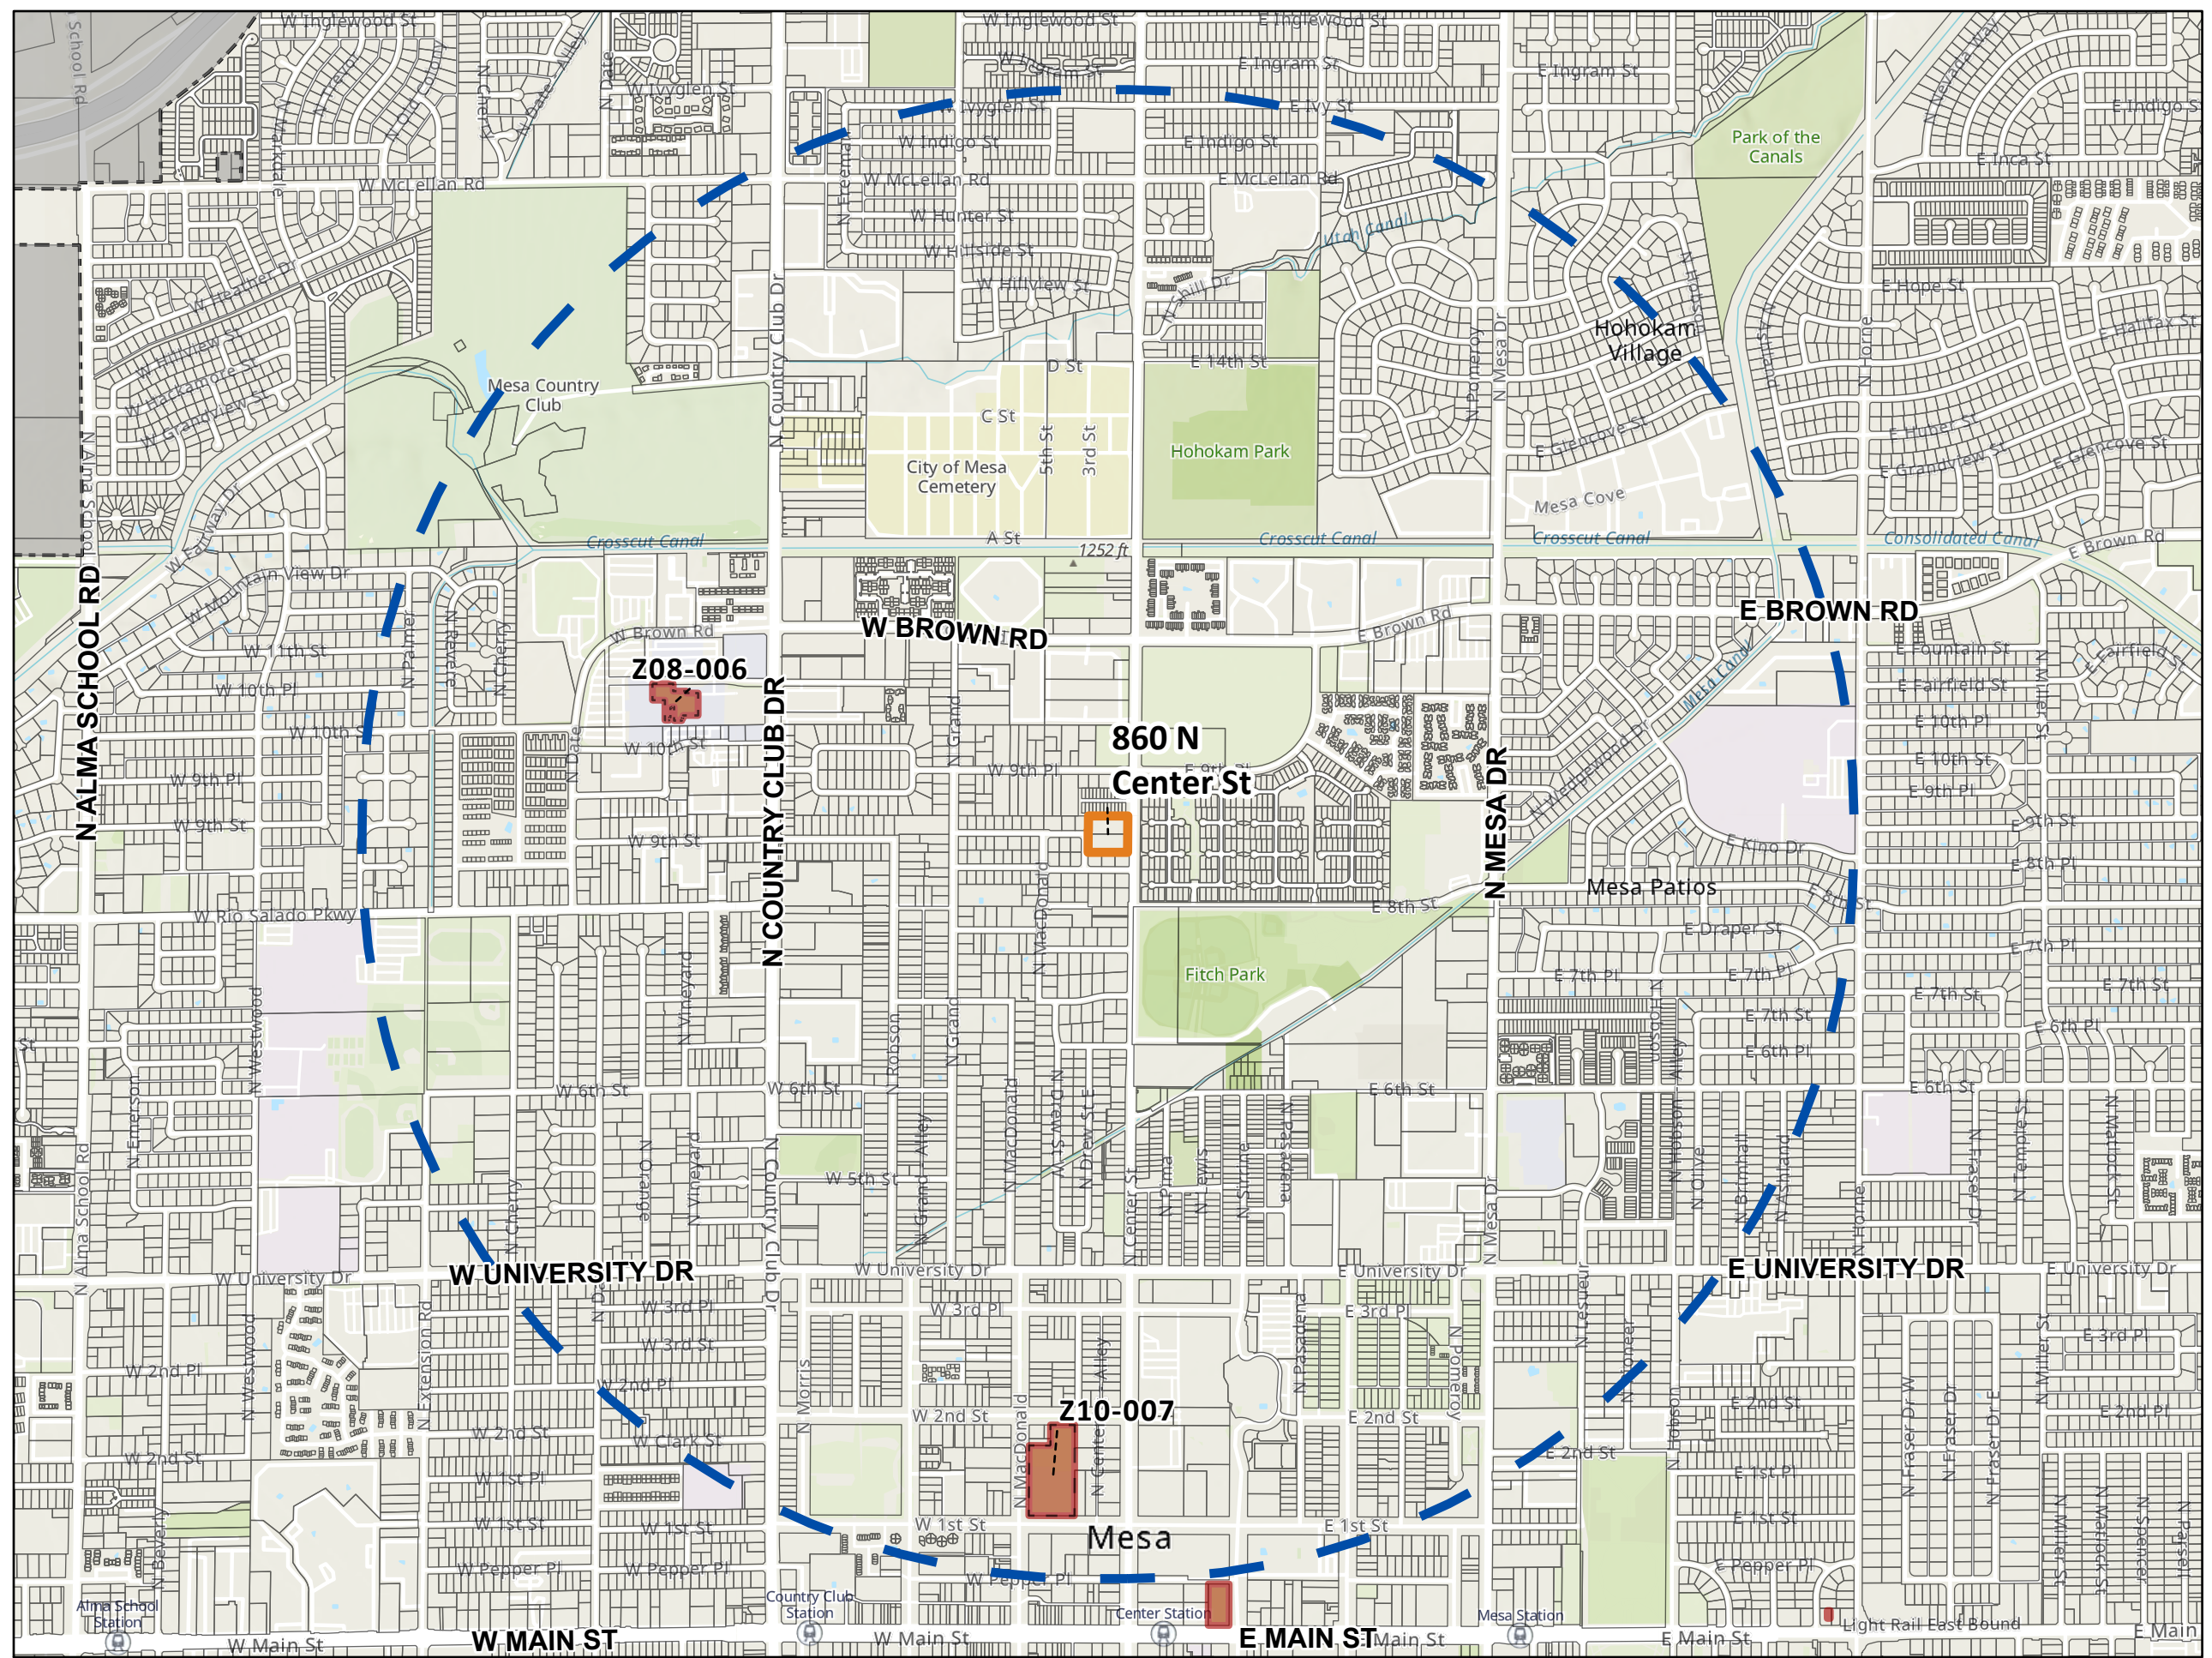

# 860 N Center St

Council Use Permits  
1 Mile Radius

Created By: City of Mesa Planning GIS  
Created Date: 9/11/2018  
Source: City of Mesa

The City of Mesa makes no claims concerning the accuracy of the data provided nor assumes any liability resulting from the use of the information herein.