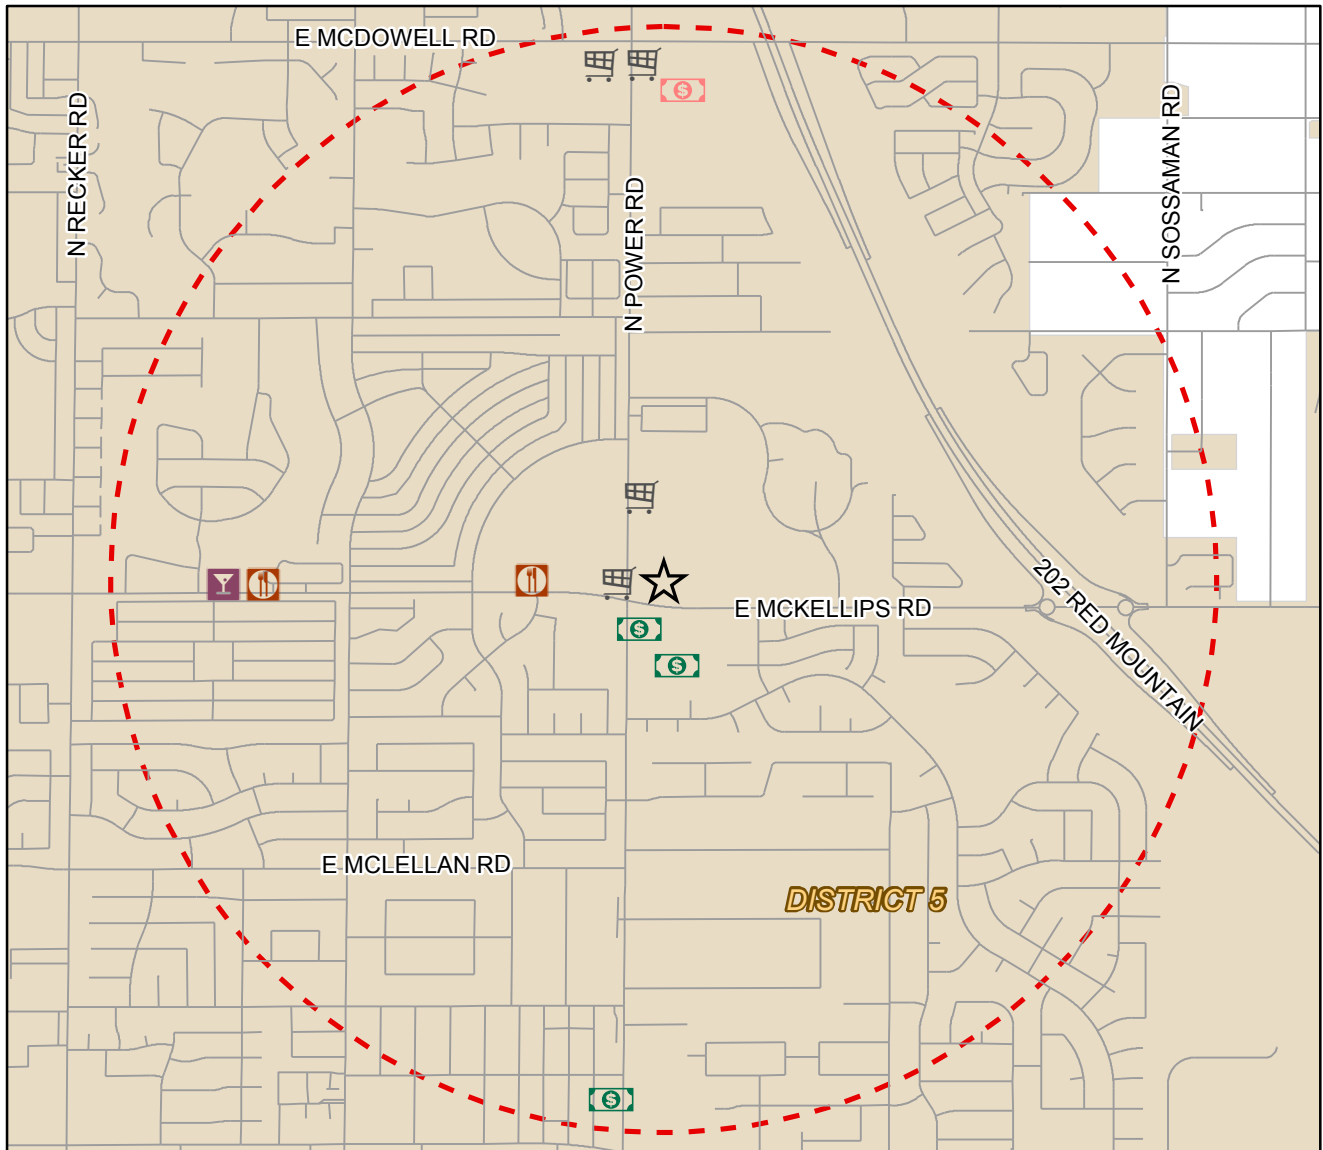

Liquor License Map

Legend

- ★ APPLICANT
- 🍷 BEER / WINE BAR
- 🛒 BEER / WINE STORE
- 💰 LIQUOR STORE
- 💰 LIQUOR STORE / SAMPLING
- 🍴 RESTAURANT

Requesting Approval:
RED MOUNTAIN BAR & GRILL
2015 N POWER RD STE 106

RESTAURANT
LICA18-00984

Date Saved: 5/31/18 12:26:58 PM