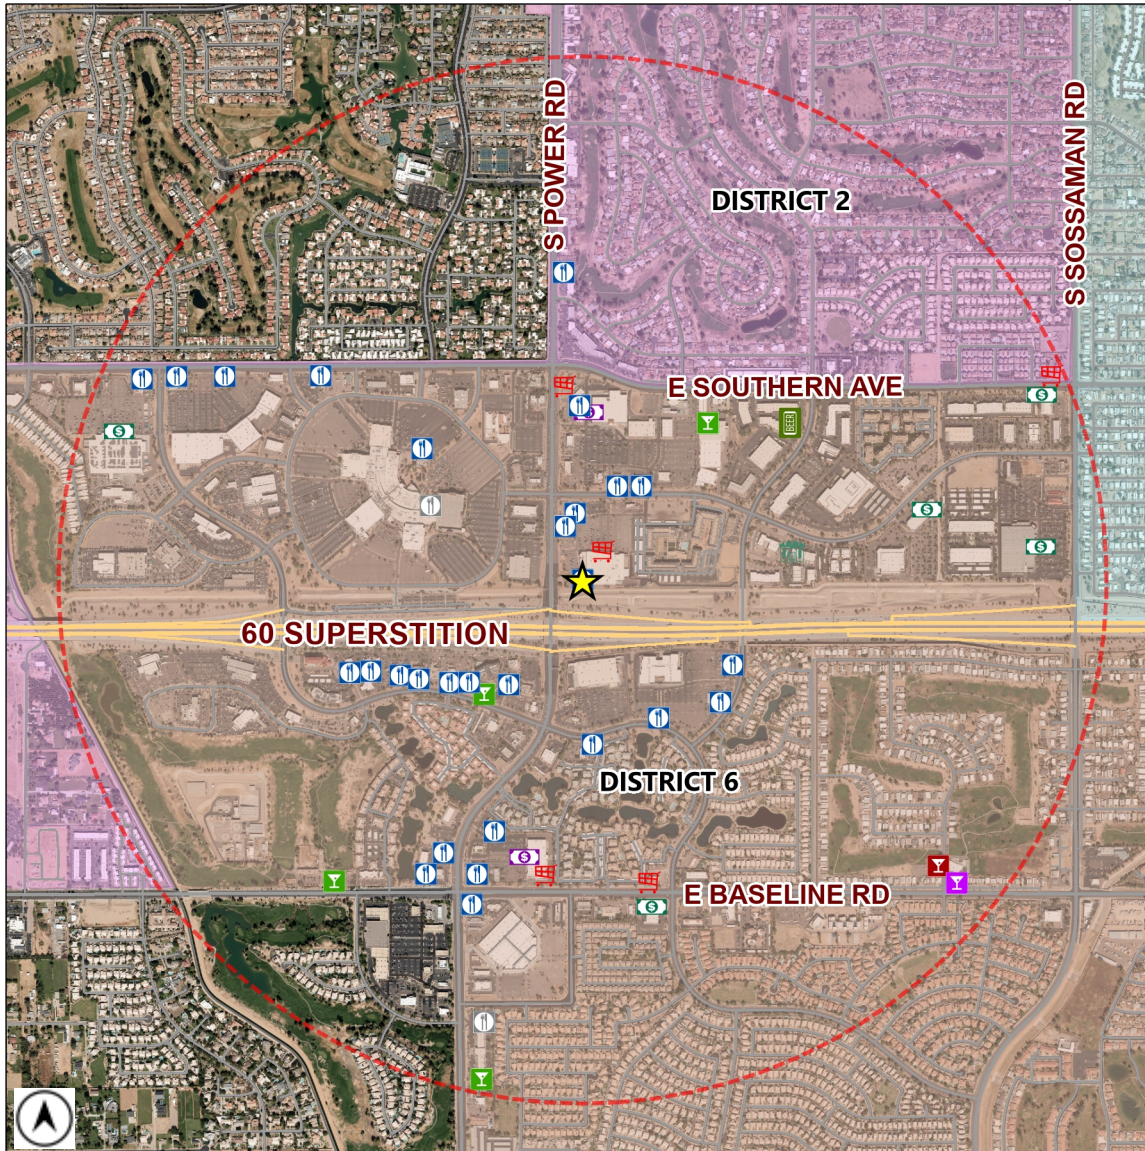

# Liquor License Map

City of Mesa Tax & Licensing

Requesting Approval: ★ **MAKOTO SUSHI**  
 1545 S POWER RD 116  
 License Type: **RESTAURANT (PEND)**  
 License Number: **LICA26-25153**

Estimated Population (1 Mile): **8002**  
 Source: MAG ACS 2013-2017 5 year data

	BAR	4		CLUB	1		HOTEL-MOTEL	0		MICRO-BREWERY	1
	BAR (PEND)	0		CLUB (PEND)	0		HOTEL-MOTEL (PEND)	0		MICRO-BREWERY (PEND)	0
	BEER / WINE BAR	1		CONVEYANCE	0		IN-STATE PRODUCER	0		RESTAURANT	29
	BEER / WINE BAR (PEND)	0		CONVEYANCE (PEND)	0		IN-STATE PRODUCER (PEND)	0		RESTAURANT (PEND)	2
	BEER / WINE STORE	5		DOMESTIC FARM WINERY	1		LIQUOR STORE	5		WHOLESALE	0
	BEER / WINE STORE (PEND)	0		DOMESTIC FARM WINERY (PEND)	0		LIQUOR STORE (PEND)	0		WHOLESALE (PEND)	0
	BEER / WINE STORE / SAMPLING	0		GOVERNMENT	0		LIQUOR STORE / SAMPLING	2		1 MILE BUFFER	
	BEER / WINE STORE / SAMPLING (PEND)	0		GOVERNMENT (PEND)	0		LIQUOR STORE / SAMPLING (PEND)	0			

Total Count: 51 liquor licenses