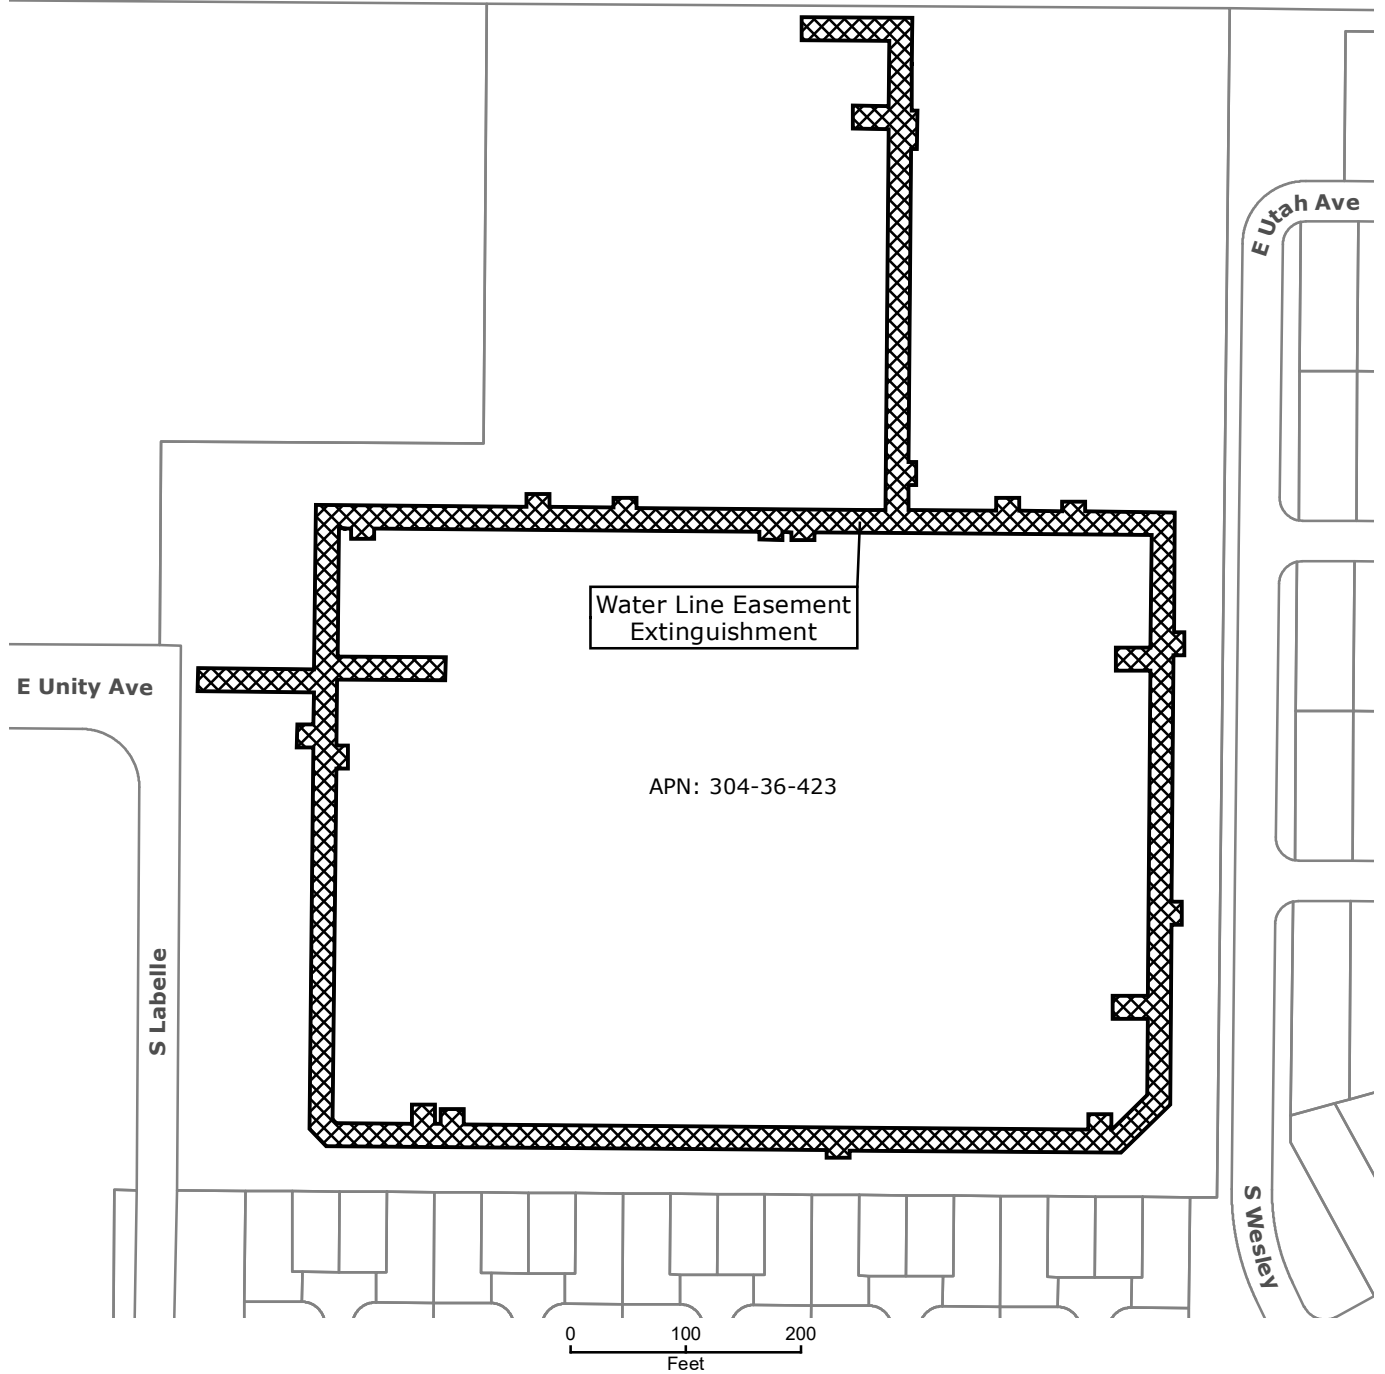

E Williams Field Rd

Map created by Engineering GIS DATE SAVED: 9/5/2024 Path: M:\Project_Files\Real_Estate\Council\Maps\10141EWilliamsFieldRd\WLEExtinguishment\10141EWilliamsFieldRd_Detail.mxd

10141 E Williams Field Rd
APN: 304-36-423
Extinguishment of Water Line Easement MCR: 2023-0386609

 Water Line Easement Extinguishment  Parcels