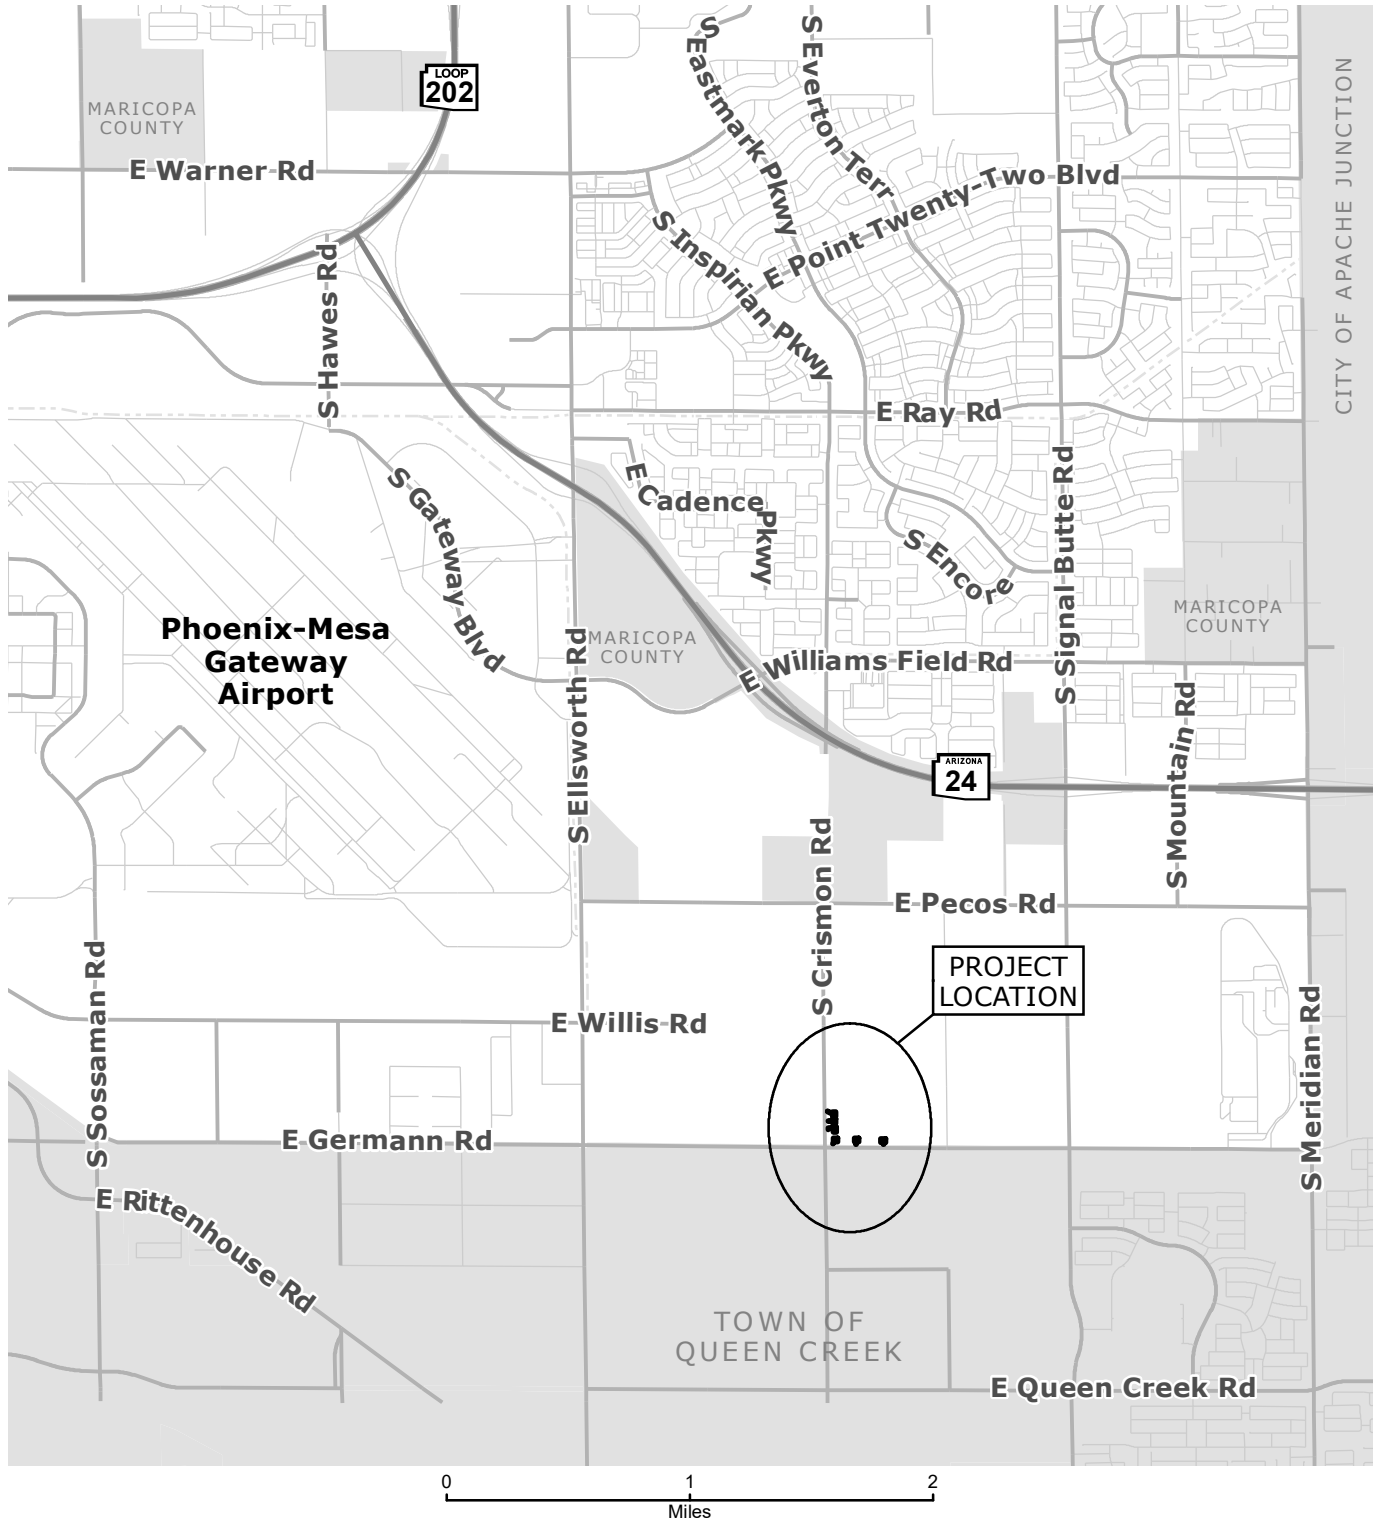

Map created by Engineering GIS DATE SAVED: 4/18/2024 Path: I:\GIS_Mapping\Project_Files\Real_Estate\Council\Maps\10036EGermannRd\DEE\Xinguishments\10036EGermannRd_Vicinity.mxd

VICINITY MAP
10036 E Germann Rd
Drainage Easements for Extinguishment