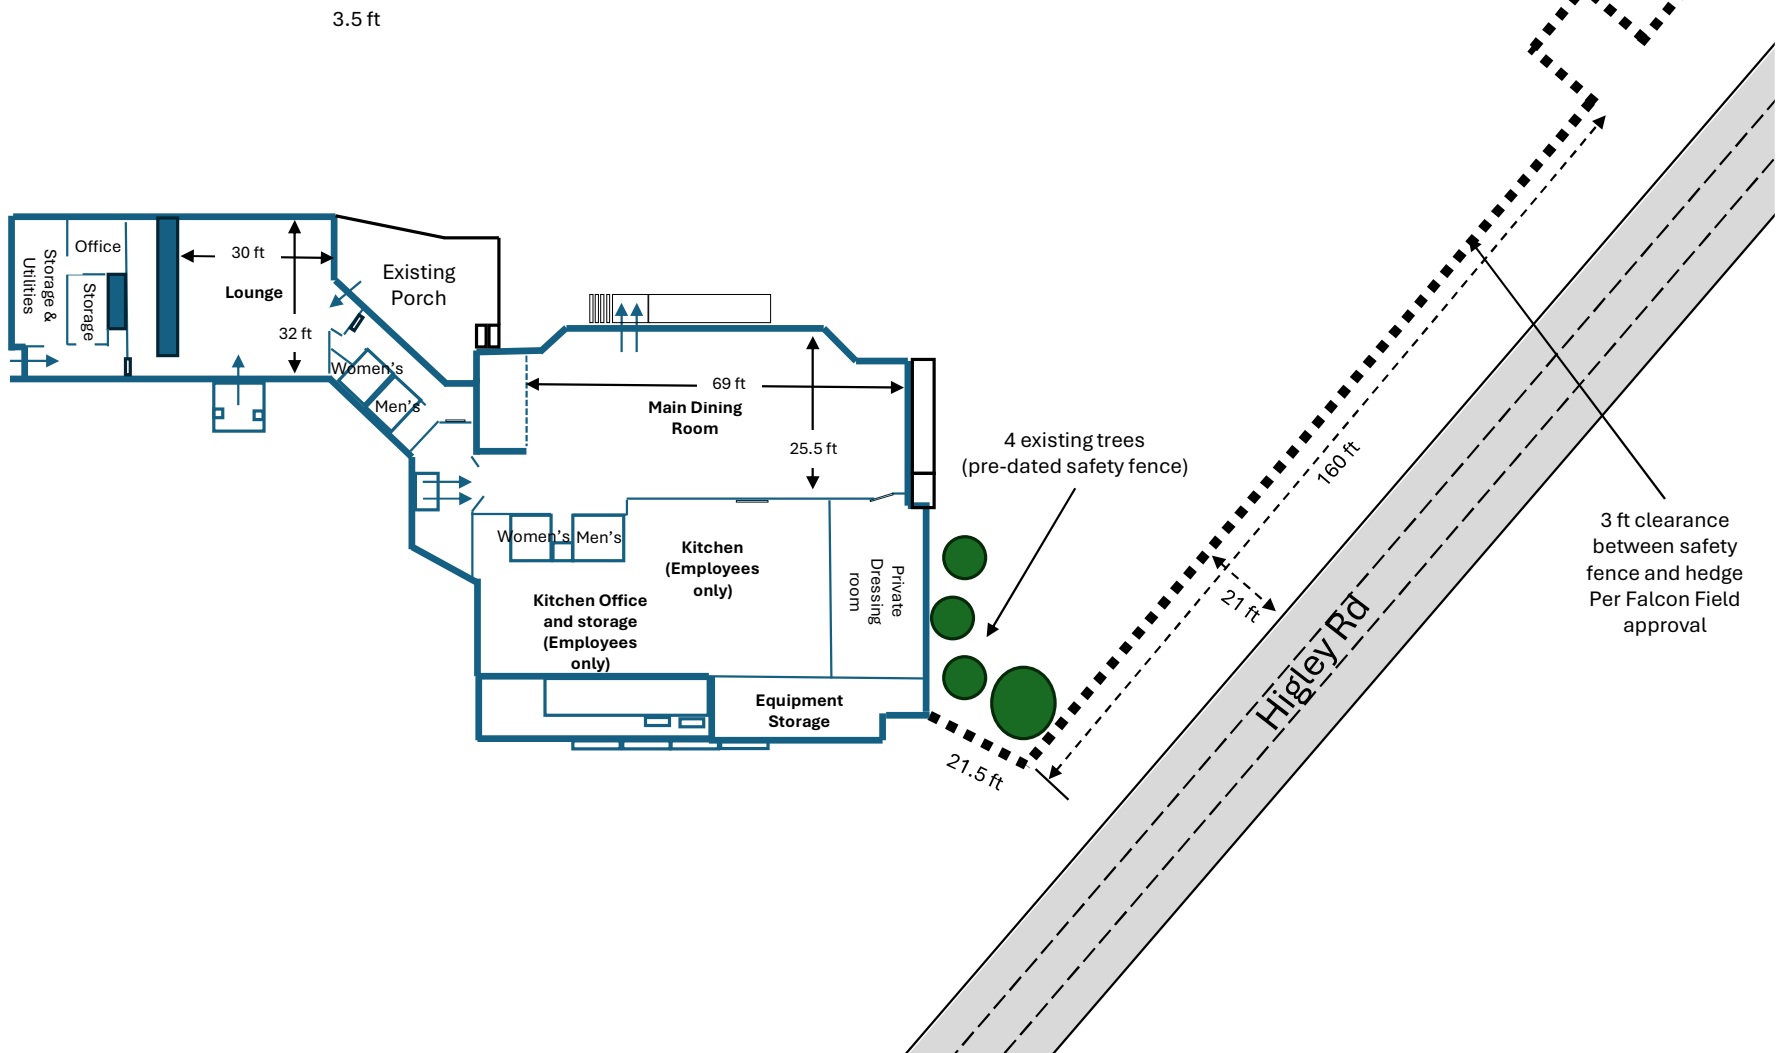

N
↑
Together At The Landing
2613 N Thunderbird Cir, Mesa AZ 85215

Together At The Landing
2613 N Thunderbird Cir, Mesa AZ 85215

Together At The Landing
 2613 N Thunderbird Cir, Mesa AZ 85215

Public Assembly Area	Dimensions	Square ft
Main Dining Room	69 x 25.5	1759.5
Lounge	30 x 32	960
Porch	139 x 30	4170
Turf	75 x 25	1875
TOTAL		8764.5

8764.5/75 = 117 required parking spaces
 We already have 119

New Double waste enclosure per M-62.02.2

Existing Airport Safety Fence

Indian Laurel hedge
 10ft tall fully grown and manicured. 3ft clearance from property line

3 ft clearance between safety fence and hedge
 Per Falcon Field approval

Higley Rd