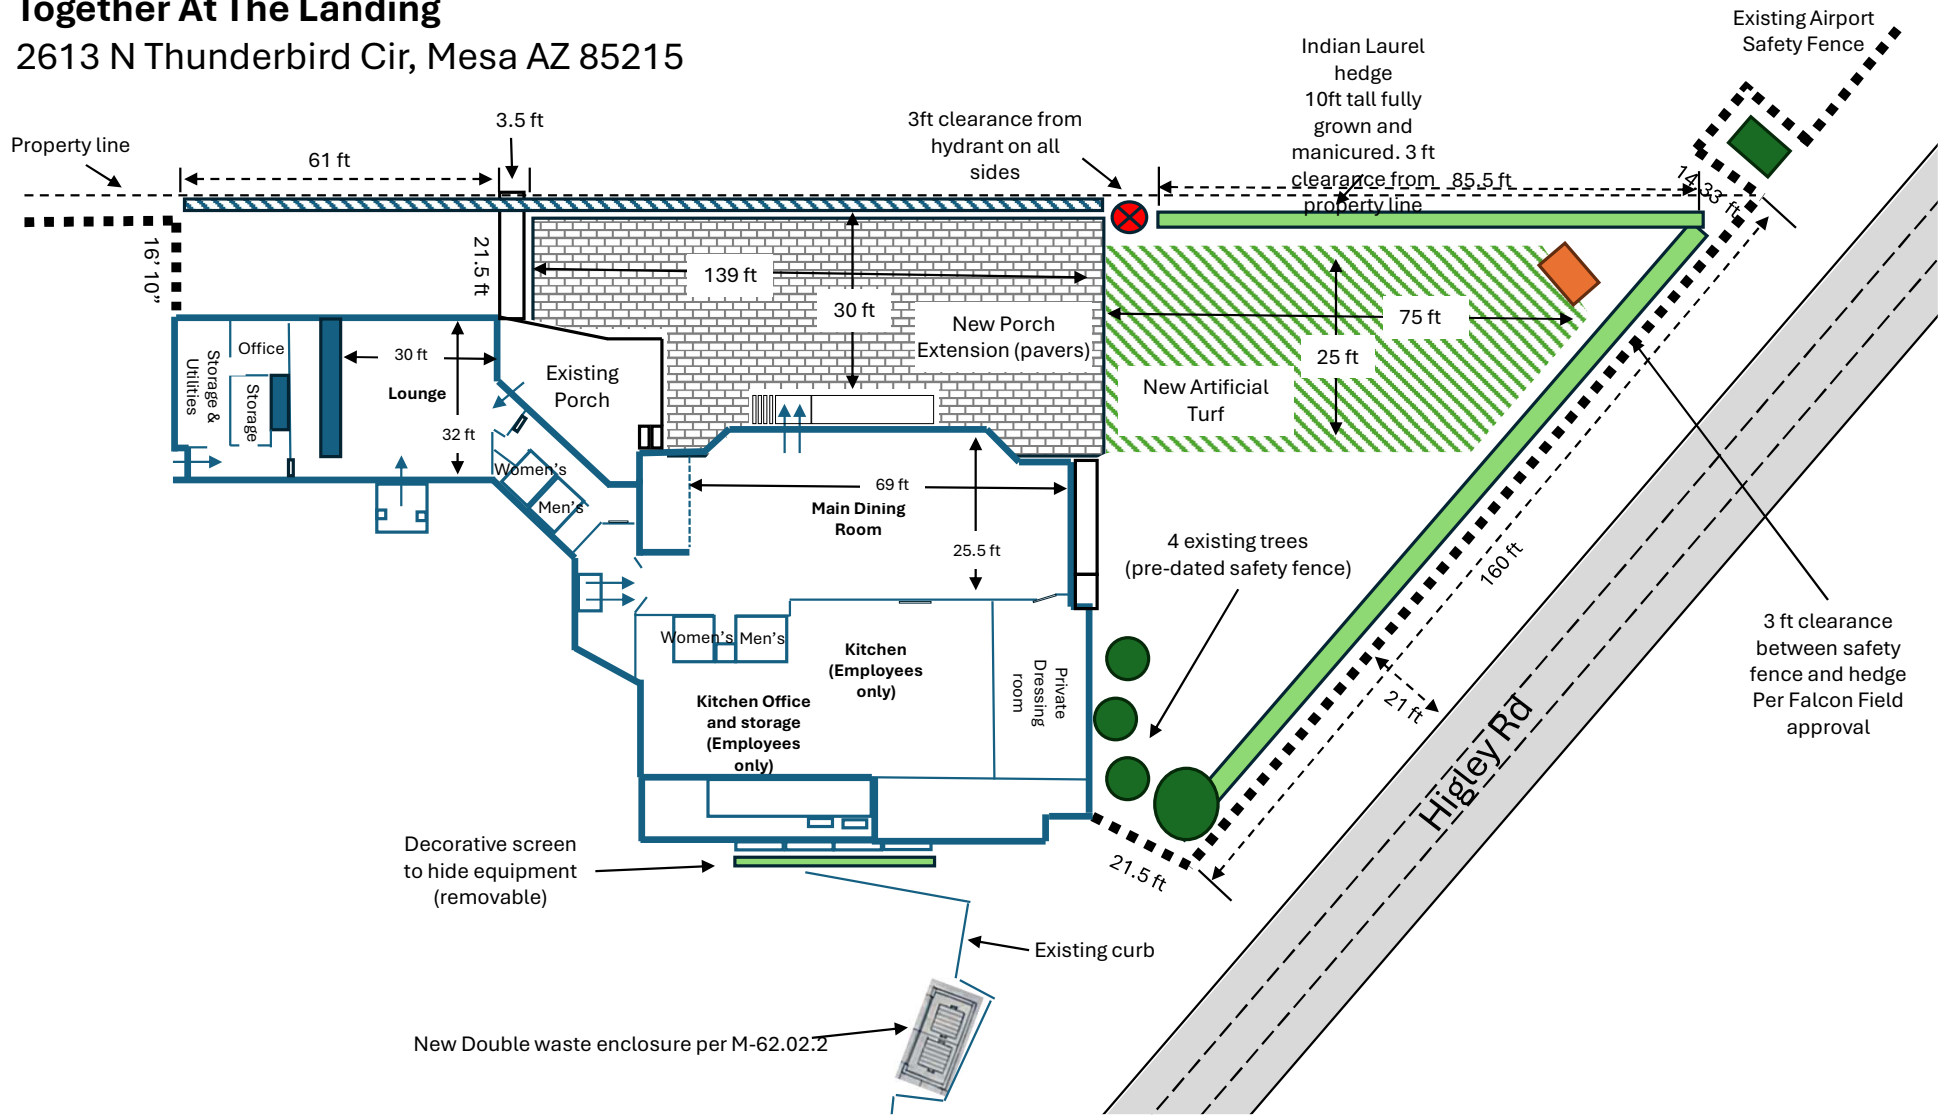

N
↑
Together At The Landing
2613 N Thunderbird Cir, Mesa AZ 85215

Together At The Landing
2613 N Thunderbird Cir, Mesa AZ 85215

Together At The Landing
 2613 N Thunderbird Cir, Mesa AZ 85215

Public Assembly Area	Dimensions	Square ft
Main Dining Room	69 x 25.5	1759.5
Lounge	30 x 32	960
Porch	139 x 30	4170
Turf	75 x 25	1875
TOTAL		8764.5

8764.5/75 = 117 required parking spaces
 We already have 119

New Double waste enclosure per M-62.02.2

Existing Airport Safety Fence

Indian Laurel hedge
 10ft tall fully grown and manicured. 3ft clearance from property line

3 ft clearance between safety fence and hedge
 Per Falcon Field approval

Higley Rd