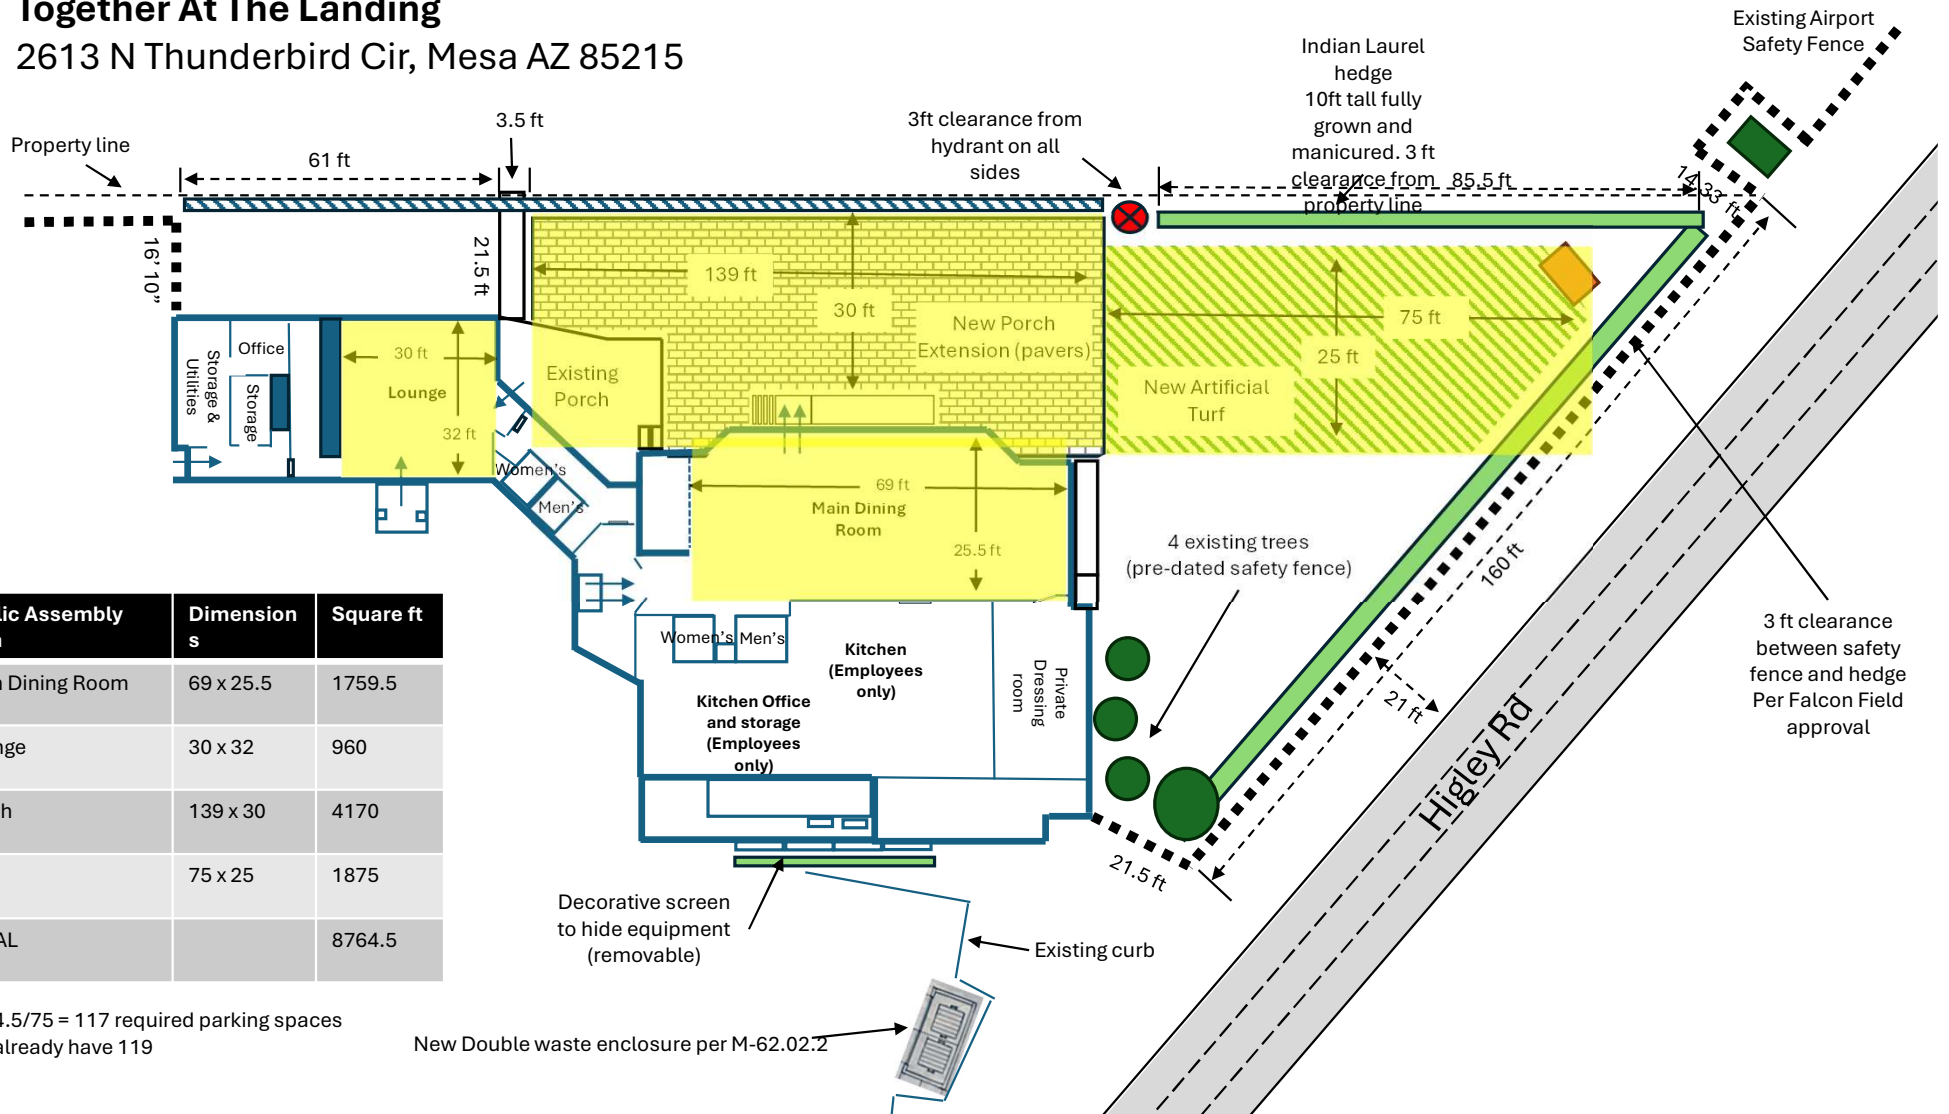

N
↑
Together At The Landing
2613 N Thunderbird Cir, Mesa AZ 85215

Together At The Landing
2613 N Thunderbird Cir, Mesa AZ 85215

Together At The Landing
 2613 N Thunderbird Cir, Mesa AZ 85215

Public Assembly Area	Dimensions	Square ft
Main Dining Room	69 x 25.5	1759.5
Lounge	30 x 32	960
Porch	139 x 30	4170
Turf	75 x 25	1875
TOTAL		8764.5

8764.5/75 = 117 required parking spaces
 We already have 119

New Double waste enclosure per M-62.02.2

Existing Airport Safety Fence

Indian Laurel hedge
 10ft tall fully grown and manicured. 3ft clearance from property line

3 ft clearance between safety fence and hedge
 Per Falcon Field approval

Higley Rd