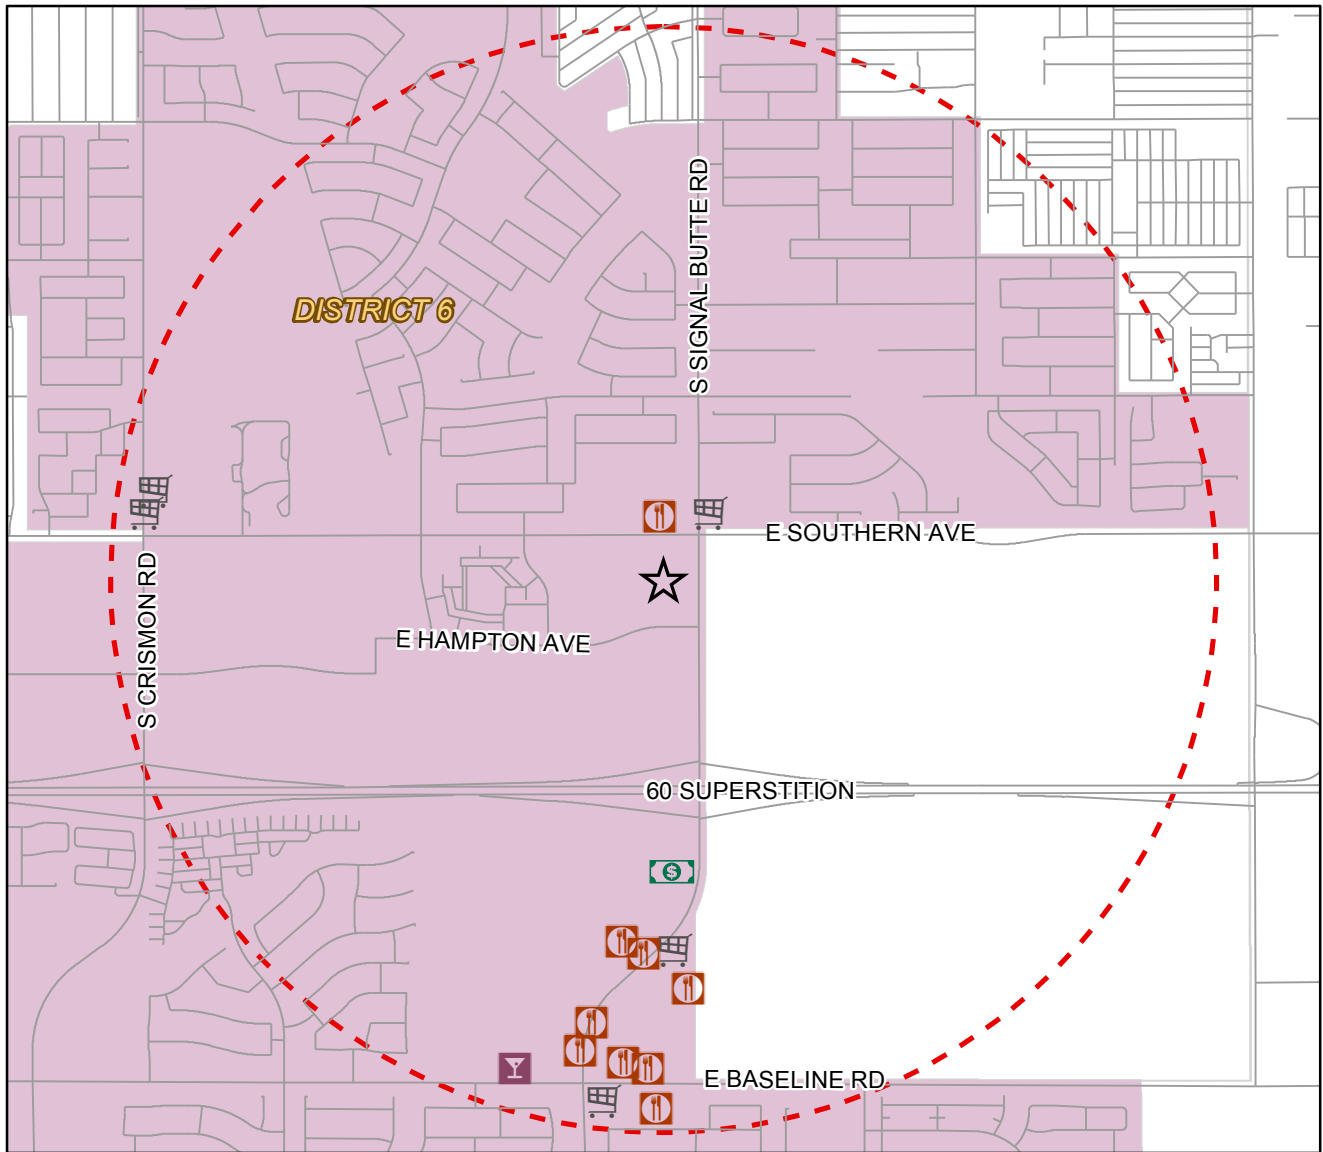

Liquor License Map

Legend

- ☆ APPLICANT
- Y BEER / WINE BAR
- 🛒 BEER / WINE STORE
- 💰 LIQUOR STORE
- 🍴 RESTAURANT

Requesting Approval:
SPROUTS FARMERS MARKET #43
1240 S SIGNAL BUTTE RD
BEER & WINE STORE W/ SAMPLING
LICA19-01790