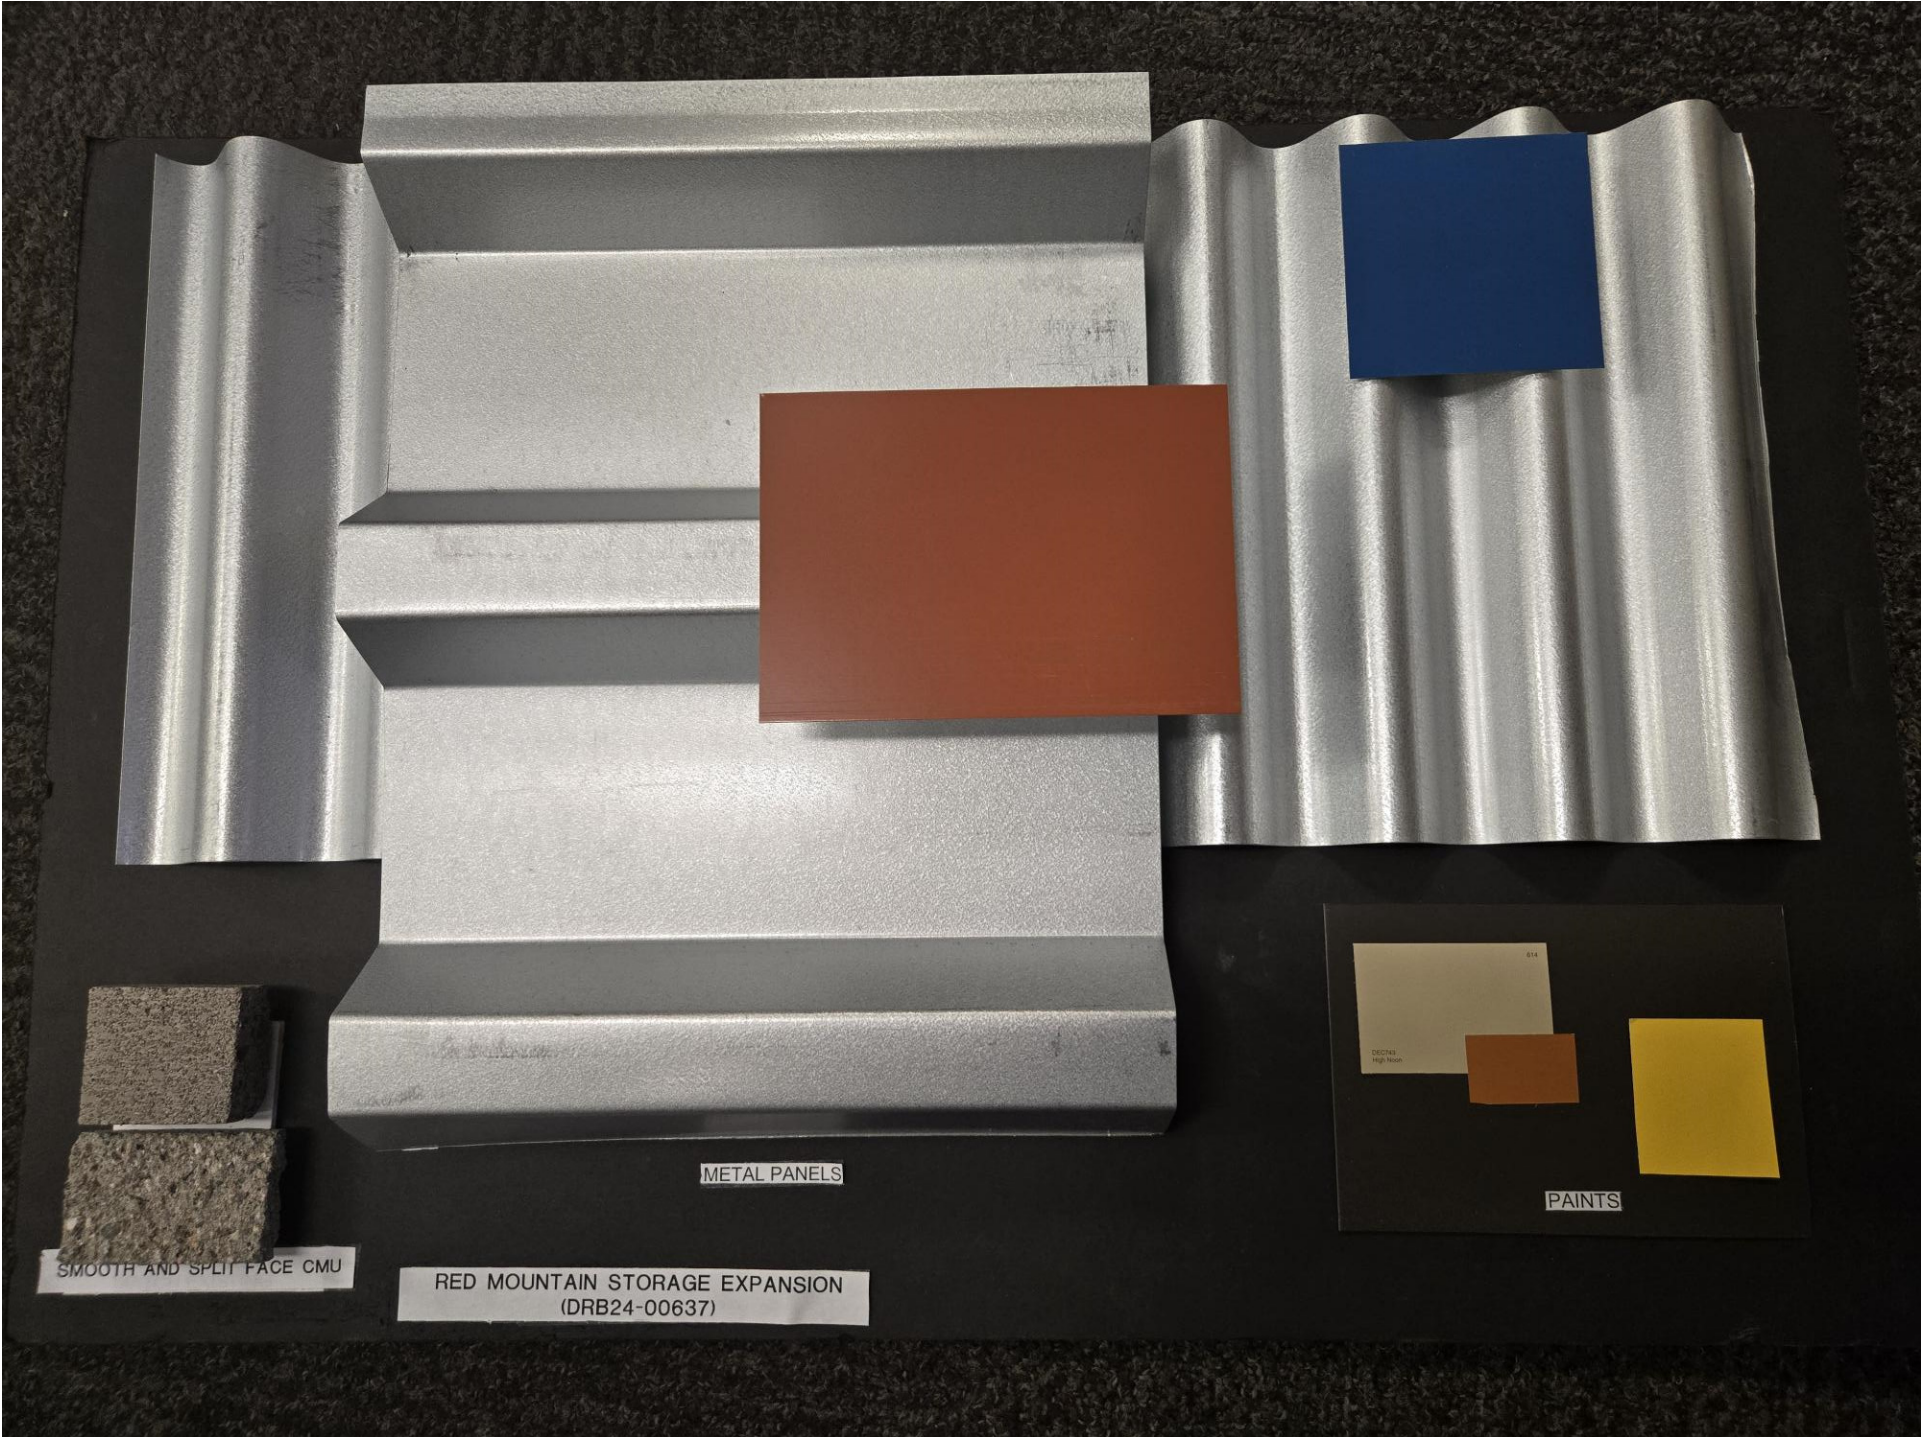

**A**  
GALVALUME  
by McELROY METAL

**B**  
COOL TERRA-COTTA  
by BY McELROY METAL

**C**  
COOL REGAL BLUE  
by McELROY METAL

**D**  
ROYAL BLUE  
by McELROY METAL

**E**  
DARK BRONZE

**F**  
SP 2550  
"HIGH NOON"  
by DUNN EDWARDS

**G**  
SP 2710  
"AUTUMN CLIFF"  
by DUNN EDWARDS

**H**  
SP 2830  
"COYOTE PAW"  
by DUNN EDWARDS

**J**  
VIN-L-STRIPE YELLOW  
by DUNN EDWARDS

**COLOR-MATERIAL PALETTE**

**RED MOUNTAIN SELF-STORAGE EXPANSION**  
MESA, ARIZONA

METAL PANELS

PAINTS

SMOOTH AND SPLIT FACE CMU

RED MOUNTAIN STORAGE EXPANSION  
(DRB24-00637)