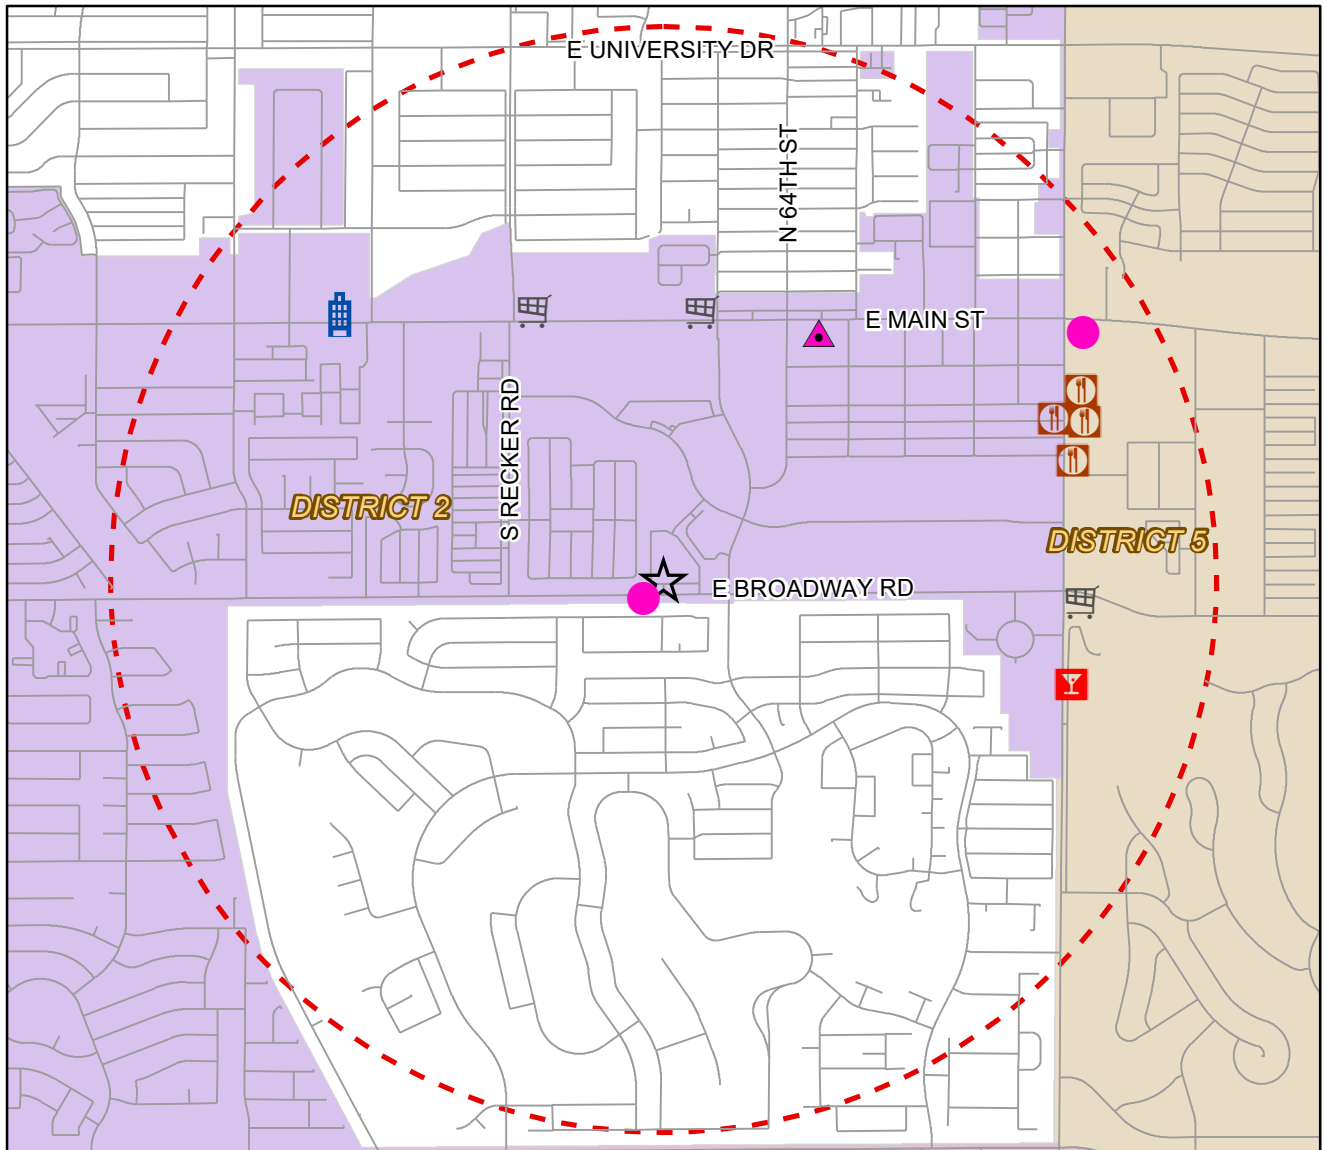

Liquor License Map

Legend

- ★ APPLICANT
- ☒ BAR
- ▲ BAR (PEND)
- 🛒 BEER / WINE STORE
- 🏨 HOTEL-MOTEL
- 🍴 RESTAURANT
- RESTAURANT (PEND)

Requesting Approval:
BROOKDALE SPRINGS MESA
6220 E BROADWAY RD

RESTAURANT
LICA20-02562