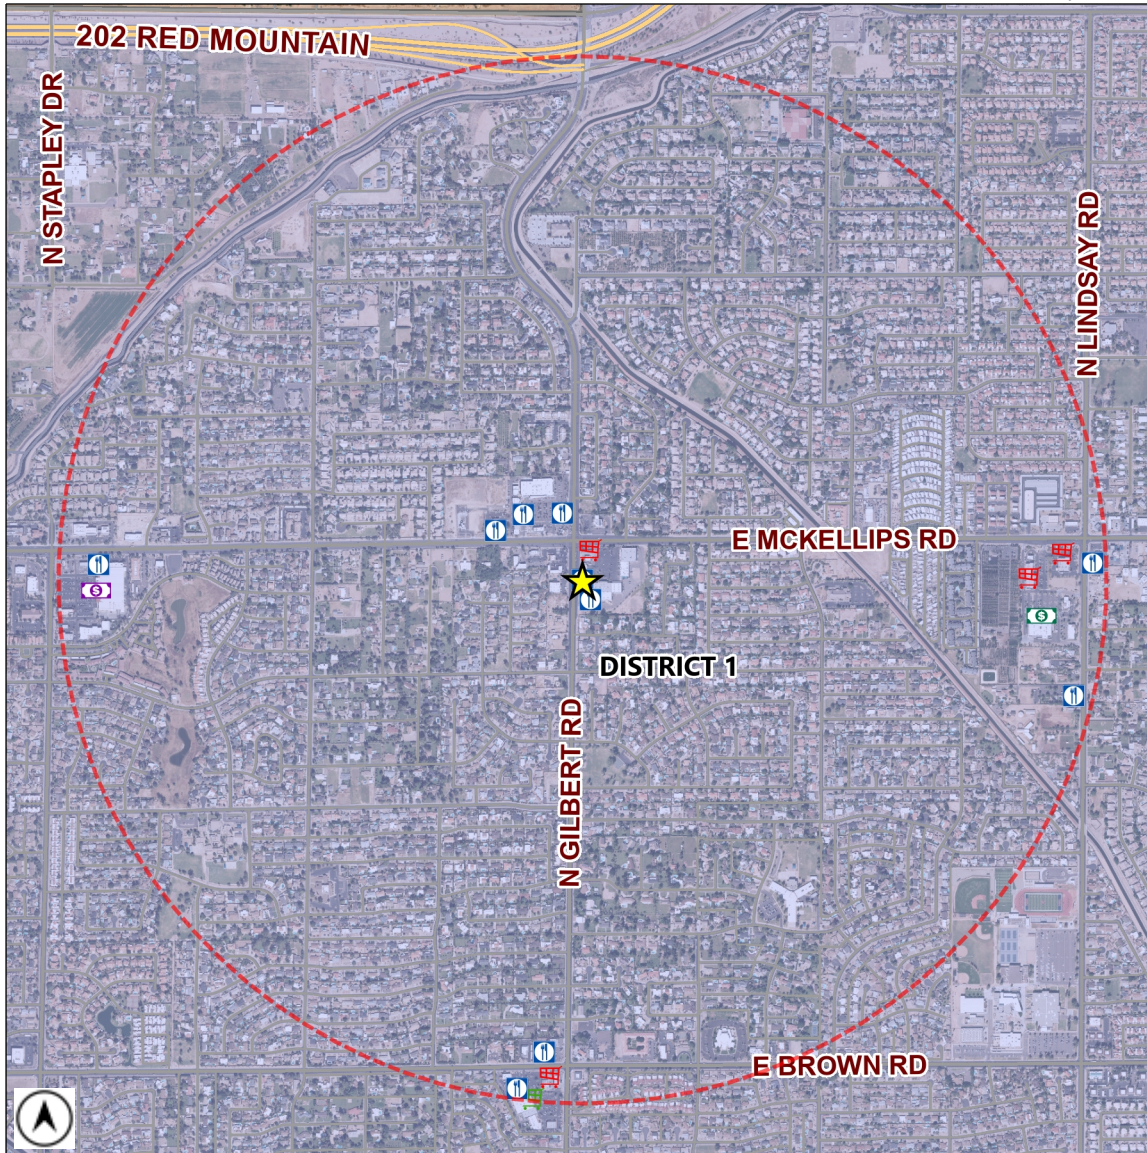

Liquor License Map

City of Mesa Tax & Licensing

Requesting Approval:

BAJA JOES

1927 N GILBERT RD STE 5 - 7

License Type:

RESTAURANT (PEND) LICA24-15822

License Number:

Estimated Population (1 Mile): **14221**

Source: MAG ACS 2013-2017 5 year data

	BAR	0		CLUB	0		HOTEL-MOTEL	0		MICRO-BREWERY	0
	BAR (PEND)	0		CLUB (PEND)	0		HOTEL-MOTEL (PEND)	0		MICRO-BREWERY (PEND)	0
	BEER / WINE BAR	0		CONVEYANCE	0		IN-STATE PRODUCER	0		RESTAURANT	10
	BEER / WINE BAR (PEND)	0		CONVEYANCE (PEND)	0		IN-STATE PRODUCER (PEND)	0		RESTAURANT (PEND)	0
	BEER / WINE STORE	4		DOMESTIC FARM WINERY	0		LIQUOR STORE	1		WHOLESALE	0
	BEER / WINE STORE (PEND)	0		DOMESTIC FARM WINERY (PEND)	0		LIQUOR STORE (PEND)	0		WHOLESALE (PEND)	0
	BEER / WINE STORE / SAMPLING	1		GOVERNMENT	0		LIQUOR STORE / SAMPLING	1		1 MILE BUFFER	
	BEER / WINE STORE / SAMPLING (PEND)	0		GOVERNMENT (PEND)	0		LIQUOR STORE / SAMPLING (PEND)	0			

Total Count: 17 liquor licenses