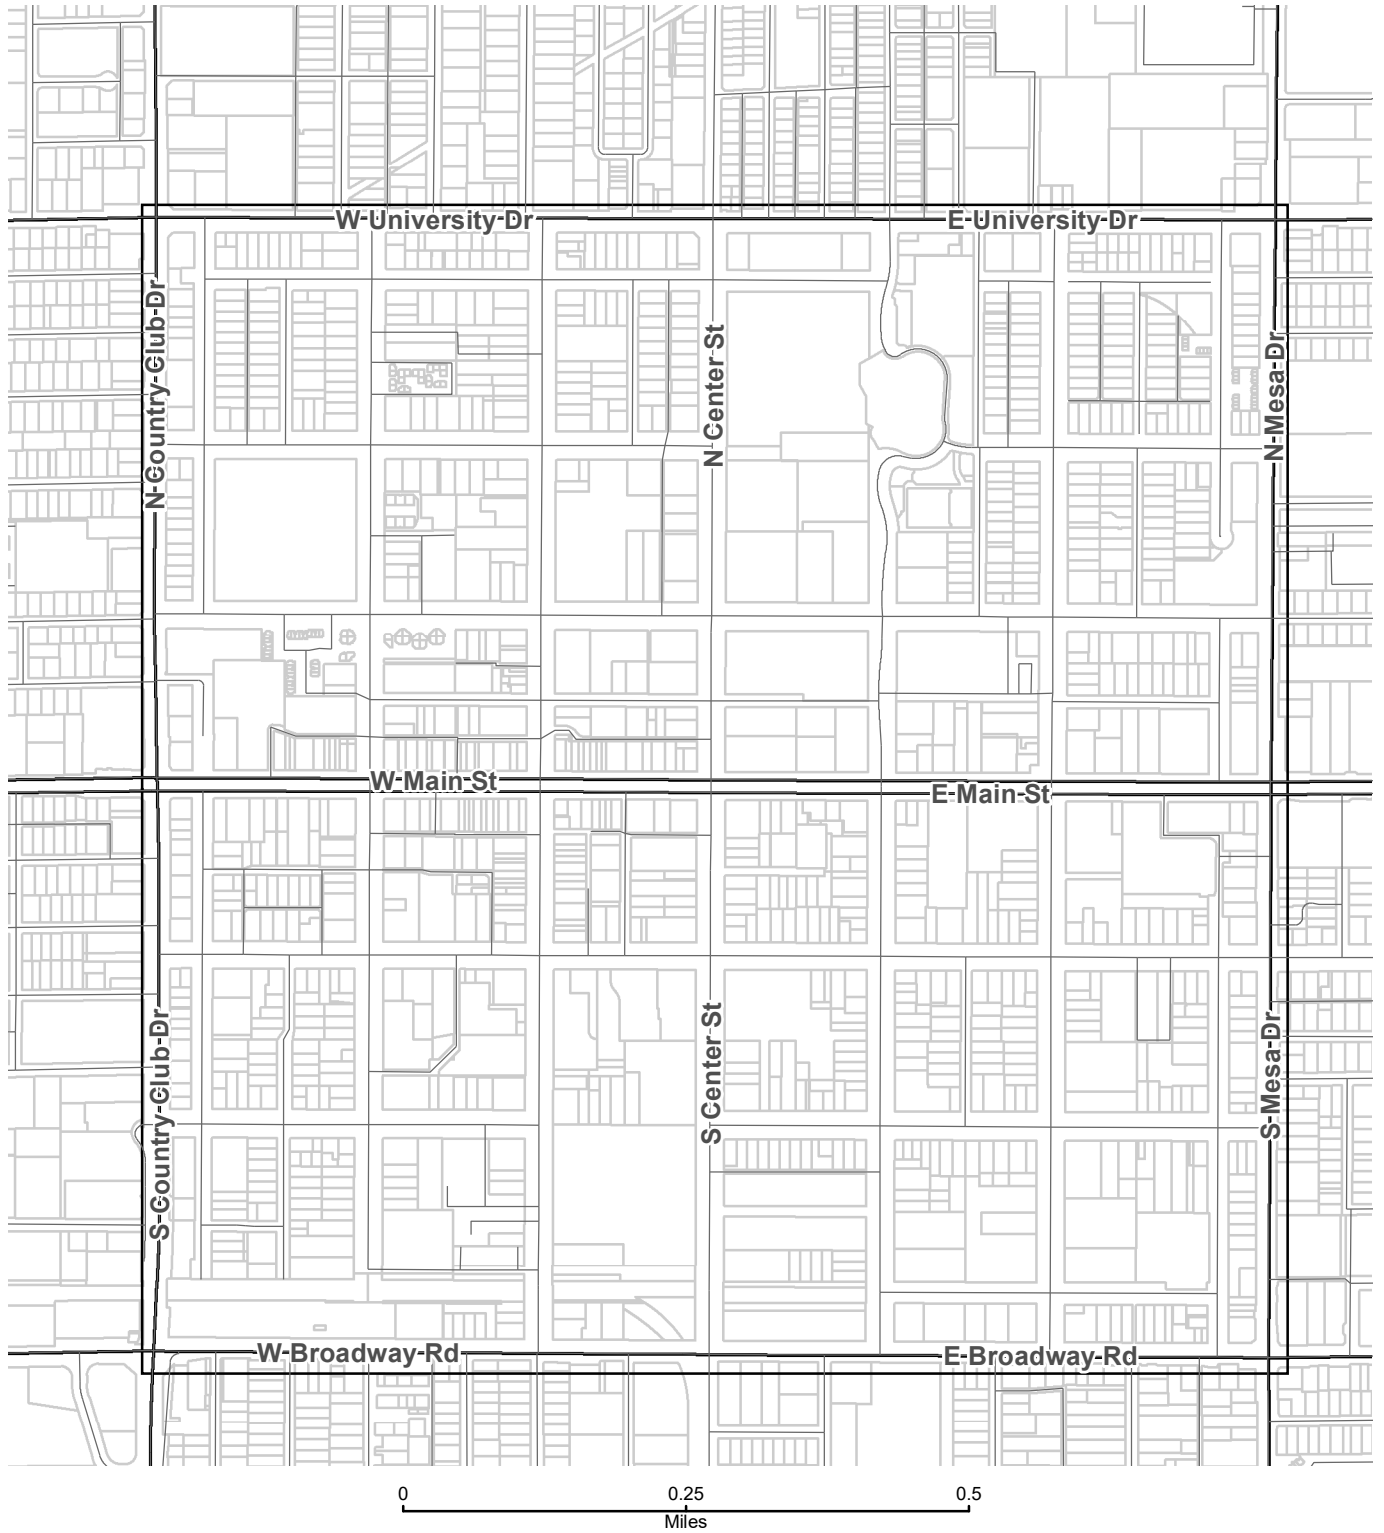

Exhibit "A"

Map created by Engineering GIS DATE SAVED: 3/18/2021 Path: I:\GIS_Mapping\Project_Files\Economic_Development\Downtown\COMproperties\2021\Mesa TownCenterImprovementDistrict.mxd

Location Map
 Mesa Town Center Improvement District
 Council District #4

Improvement District Boundary

Assessor Parcels