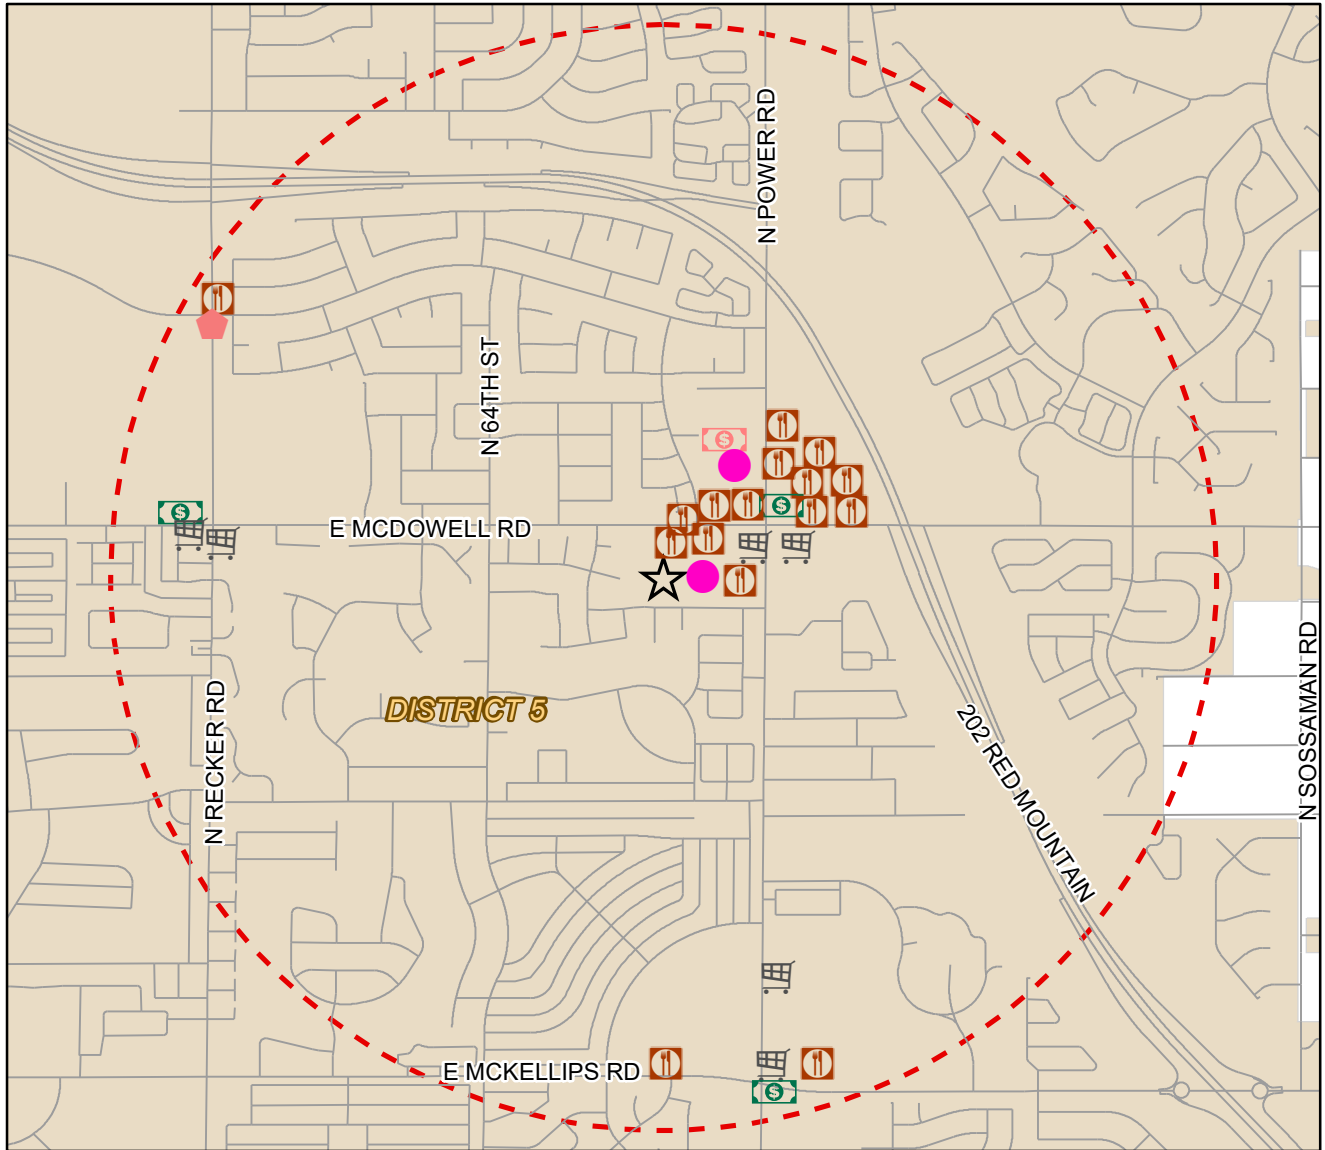

Liquor License Map

Legend

- ★ APPLICANT
- ⬠ BEER / WINE BAR (PEND)
- 🛒 BEER / WINE STORE
- 🍷 LIQUOR STORE
- 🍷 LIQUOR STORE / SAMPLING
- 🍴 RESTAURANT
- RESTAURANT (PEND)

Requesting Approval:
 G.O.A.T. SPORTS GRILL
 6655 E MCDOWELL RD STE 101

RESTAURANT W/ GROWLER PRIVILEGES
 LICA19-02195