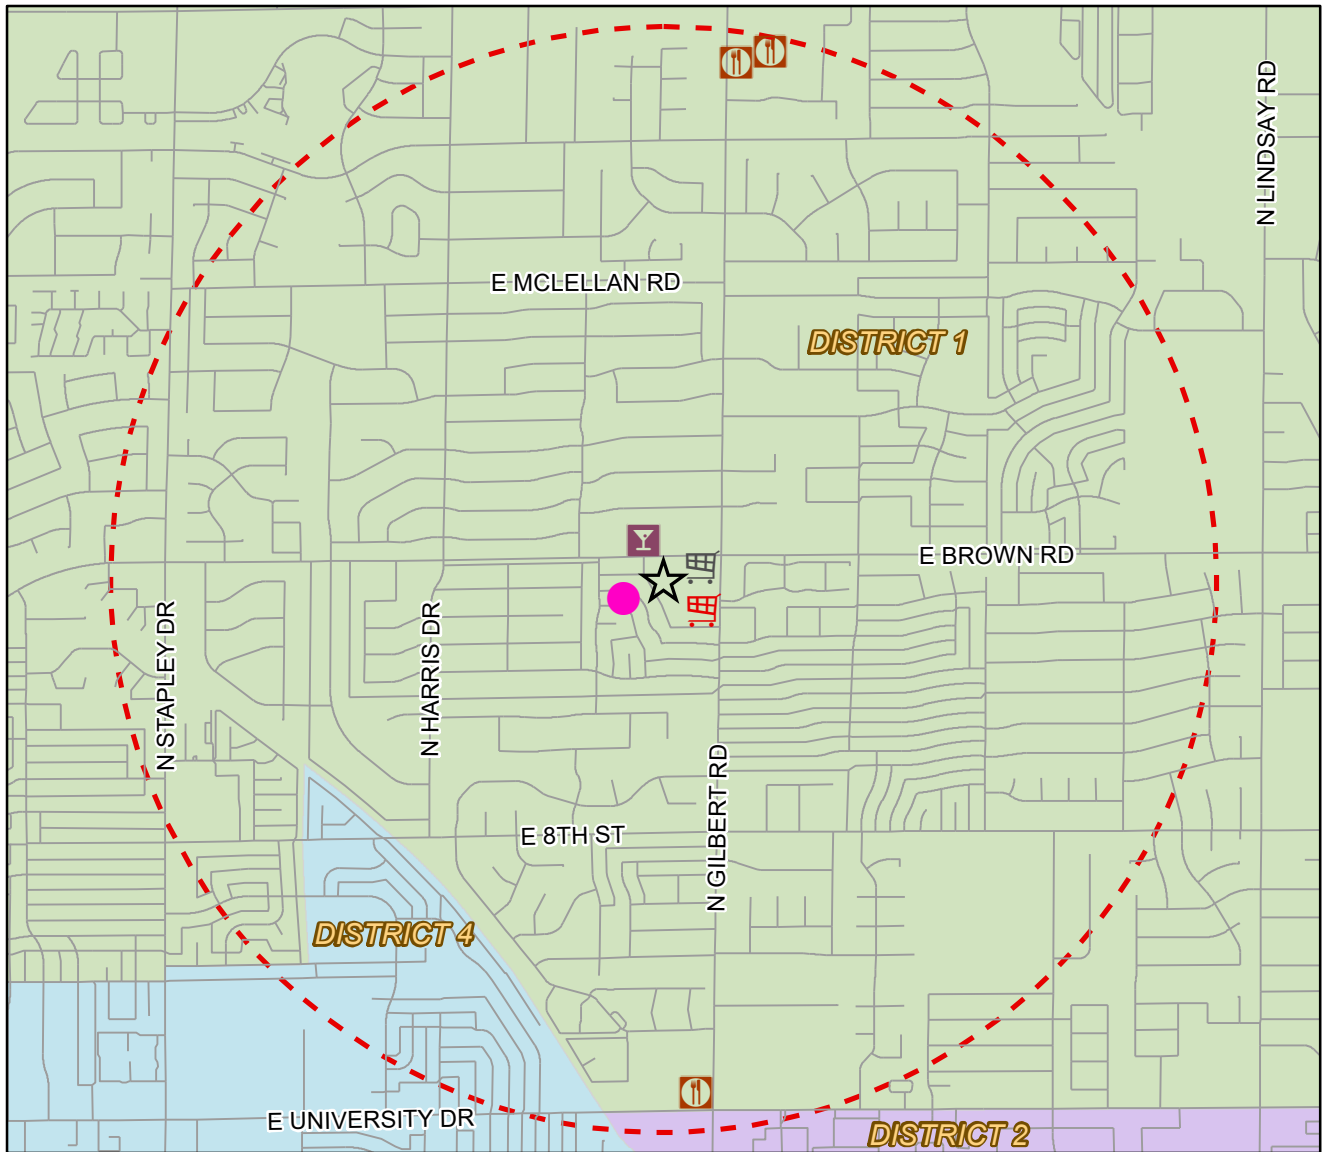

Liquor License Map

Legend

- ☆ APPLICANT
- 🍷 BEER / WINE BAR
- 🍷 BEER / WINE STORE
- 🍷 BEER / WINE STORE / SAMPLING
- 🍴 RESTAURANT
- RESTAURANT (PEND)

Requesting Approval:
BARRO'S PIZZA
1925 E BROWN RD STE 5-8

RESTAURANT
LICA20-02555