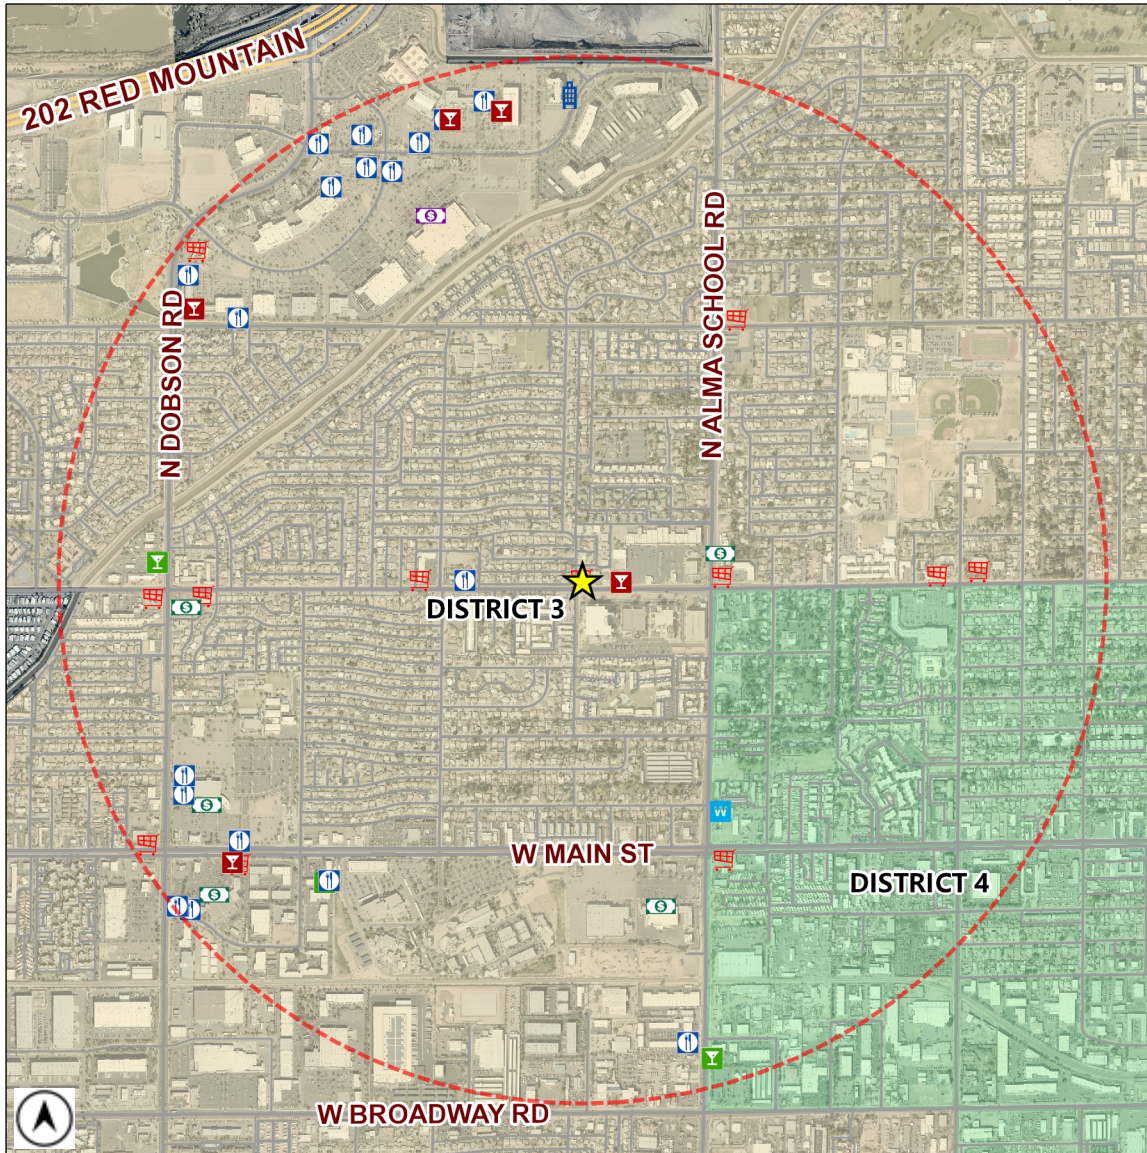

Liquor License Map

City of Mesa Tax & Licensing

Requesting Approval: **★ AMIGOS MARKET**
1350 W UNIVERSITY DR
 License Type: **BEER / WINE STORE (PEND)**
 License Number: **LICA23-09193**

Estimated Population (1 Mile): **19928**
 Source: MAG ACS 2013-2017 5 year data

	BAR	3		CLUB	0		HOTEL-MOTEL	1		MICRO-BREWERY	0
	BAR (PEND)	0		CLUB (PEND)	0		HOTEL-MOTEL (PEND)	0		MICRO-BREWERY (PEND)	0
	BEER / WINE BAR	5		CONVEYANCE	0		IN-STATE PRODUCER	0		RESTAURANT	18
	BEER / WINE BAR (PEND)	0		CONVEYANCE (PEND)	0		IN-STATE PRODUCER (PEND)	0		RESTAURANT (PEND)	0
	BEER / WINE STORE	12		DOMESTIC FARM WINERY	0		LIQUOR STORE	5		WHOLESALE	1
	BEER / WINE STORE (PEND)	0		DOMESTIC FARM WINERY (PEND)	0		LIQUOR STORE (PEND)	0		WHOLESALE (PEND)	0
	BEER / WINE STORE / SAMPLING	0		GOVERNMENT	0		LIQUOR STORE / SAMPLING	1		1 MILE BUFFER	
	BEER / WINE STORE / SAMPLING (PEND)	0		GOVERNMENT (PEND)	0		LIQUOR STORE / SAMPLING (PEND)	0			

Total Count: 46 liquor licenses