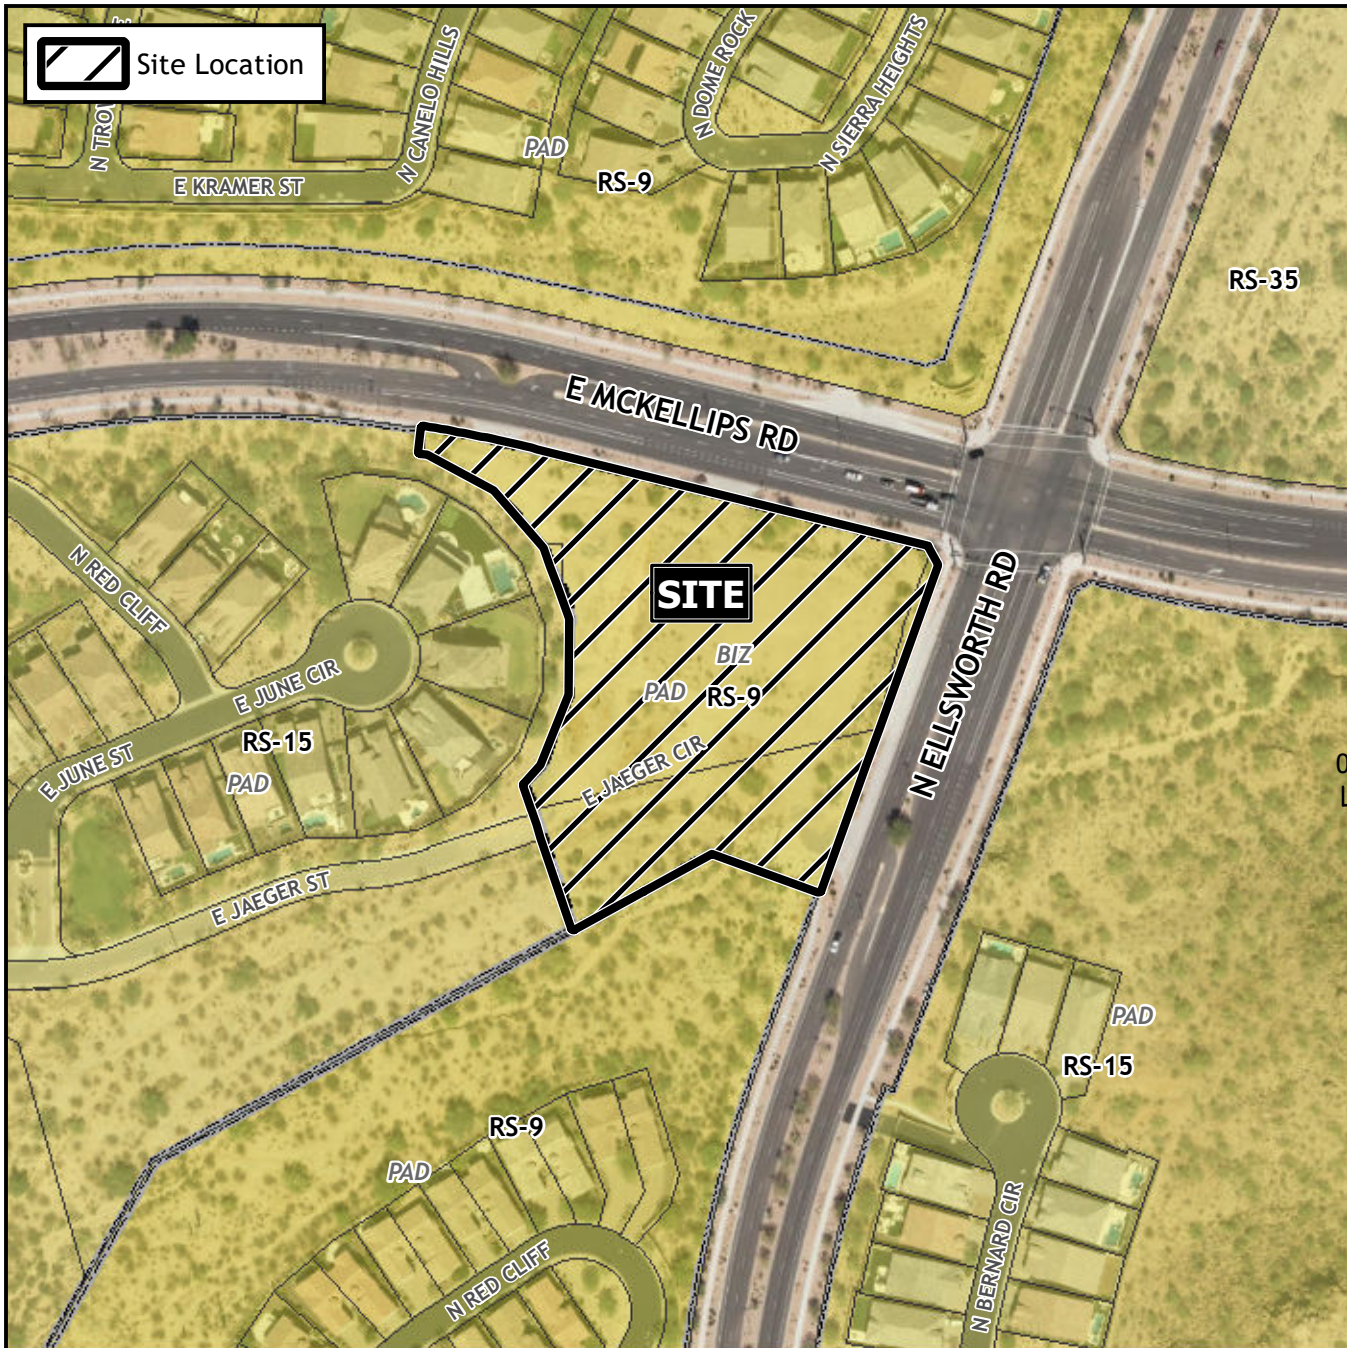

# Final Plat Vicinity Map

# Case Details

**Project:**

Enclave at Mountain Bridge  
SUB23-00698

**Site/Address:**

District 5. Within the 9000 block of East Jaeger Street (both sides). Located south of McKellips Road and west of Ellsworth Road (3.3± acres). Located south of Ray Road and west of Ellsworth Road (22.8± acres).

**Description:**

Reserve 100, LLC, Developer  
James G. Spring, Atwell, Surveyor

300

600

Feet