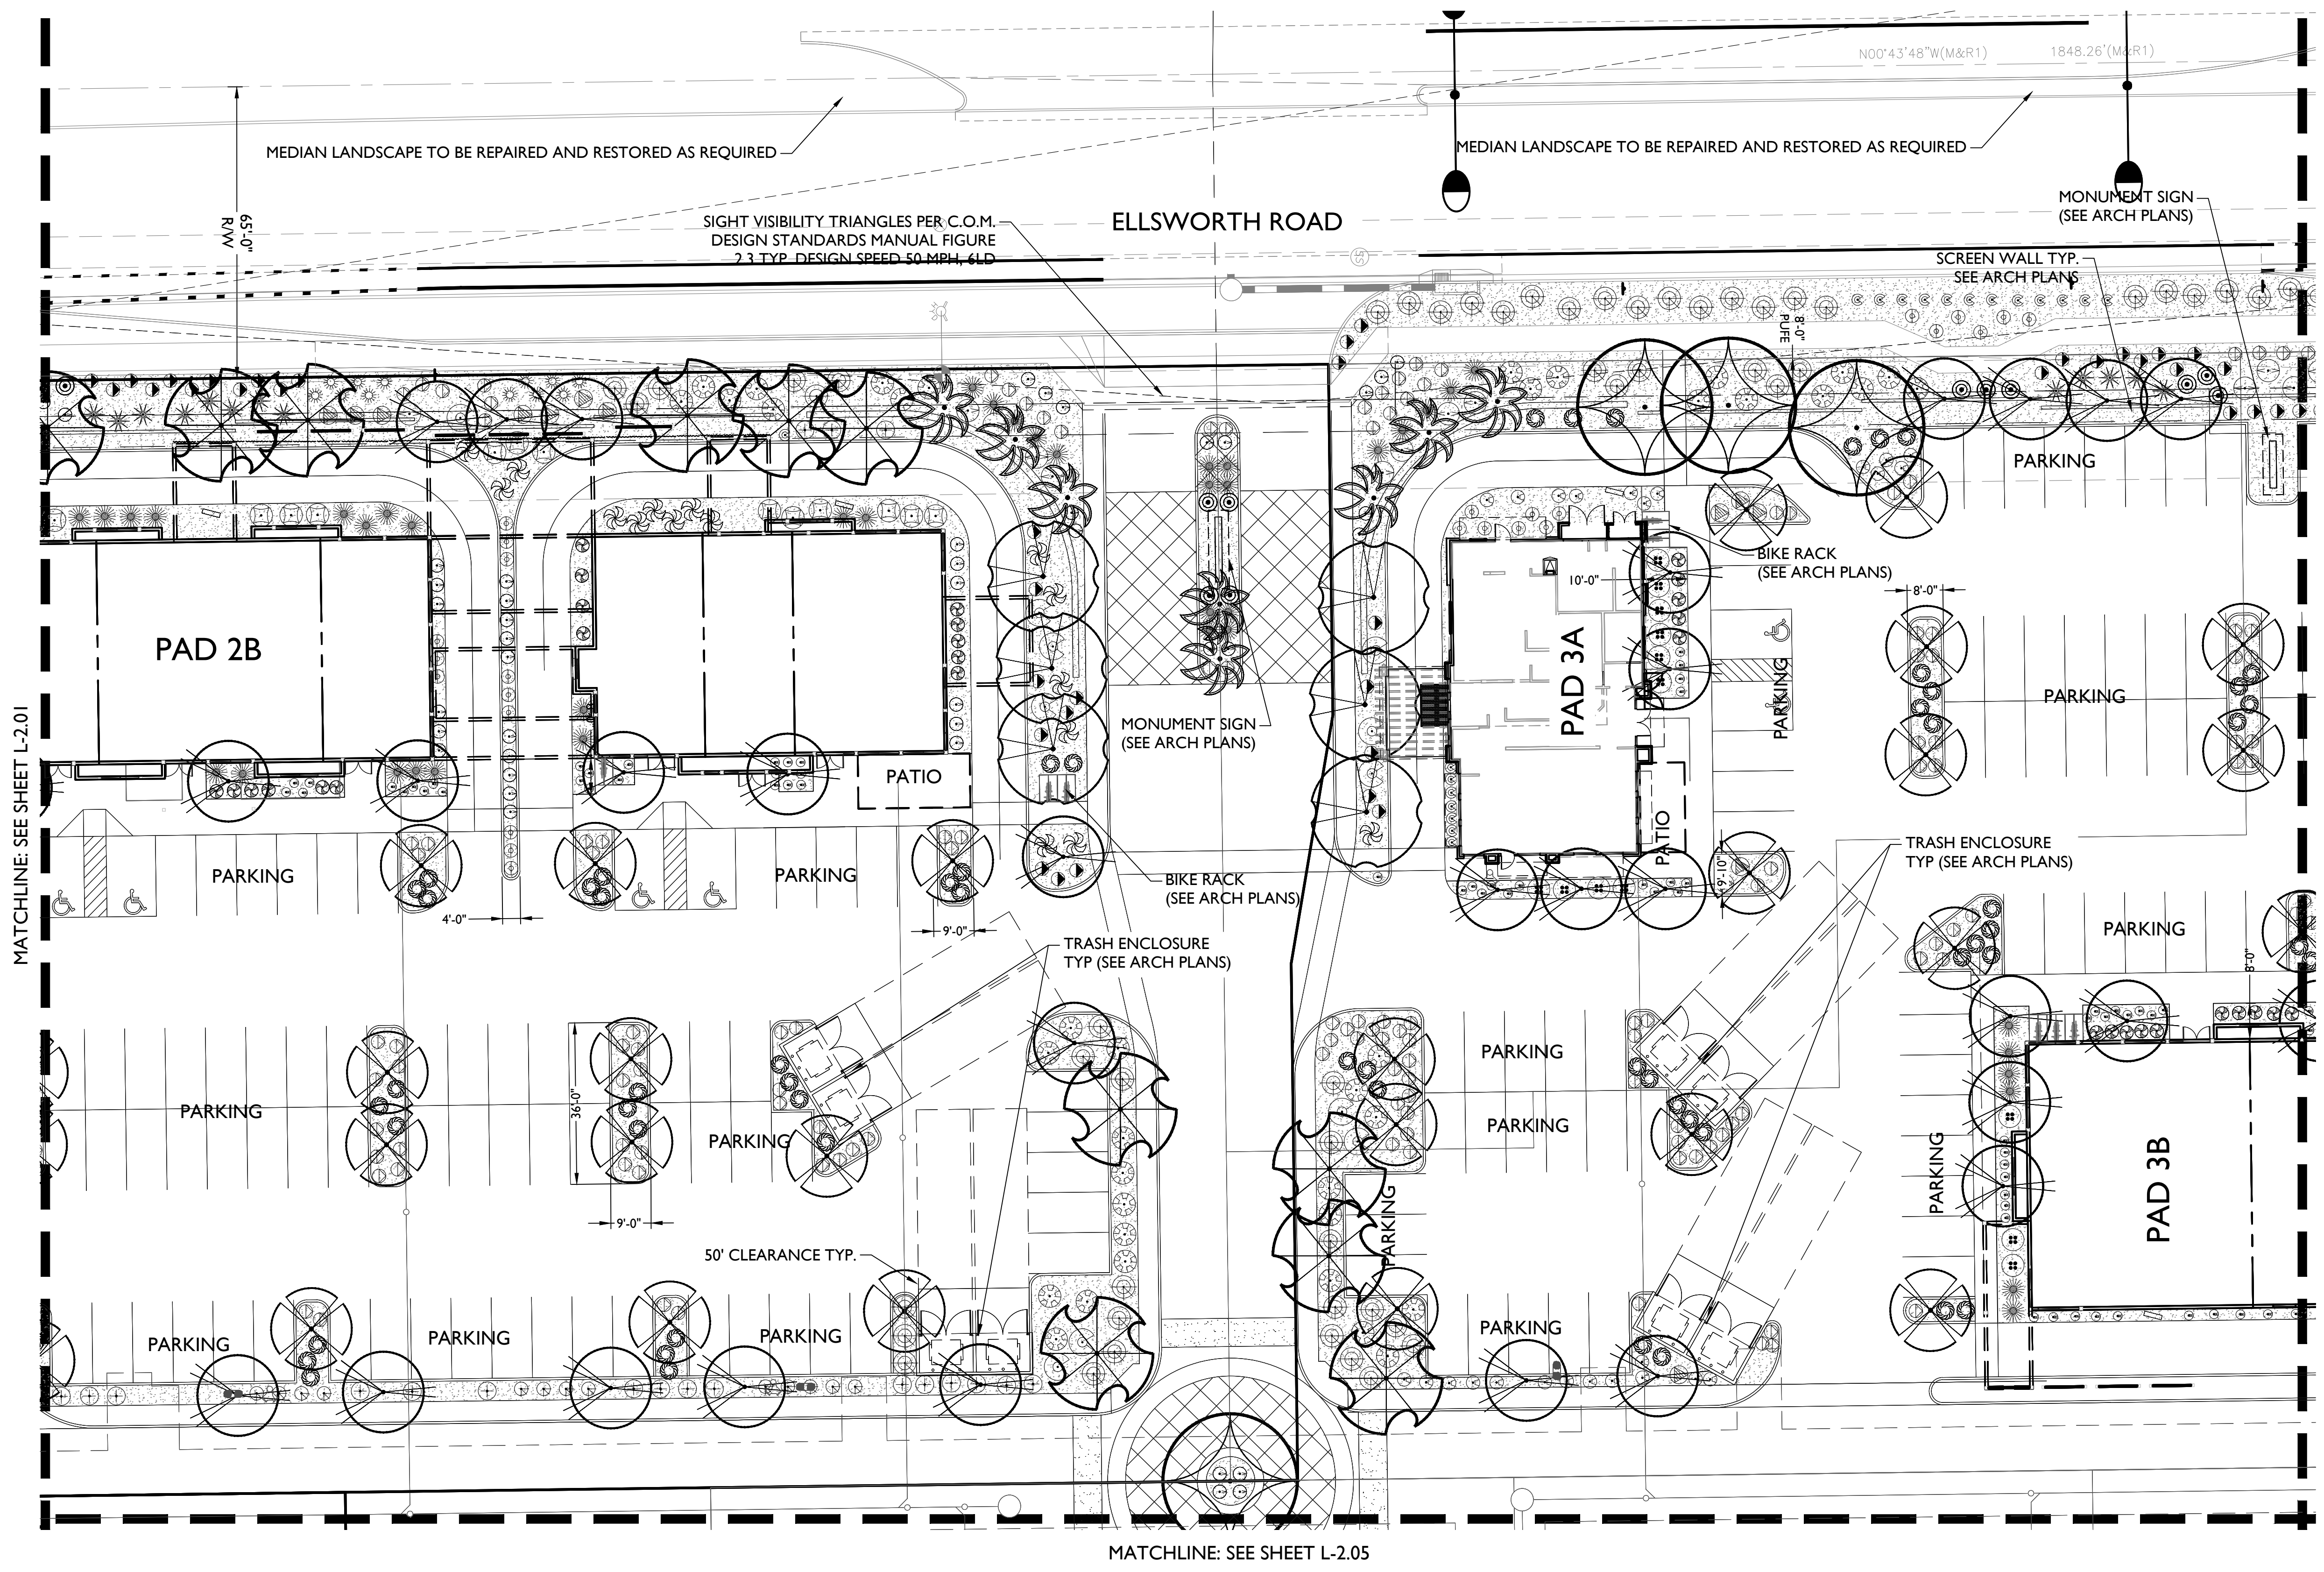

PLANT LEGEND