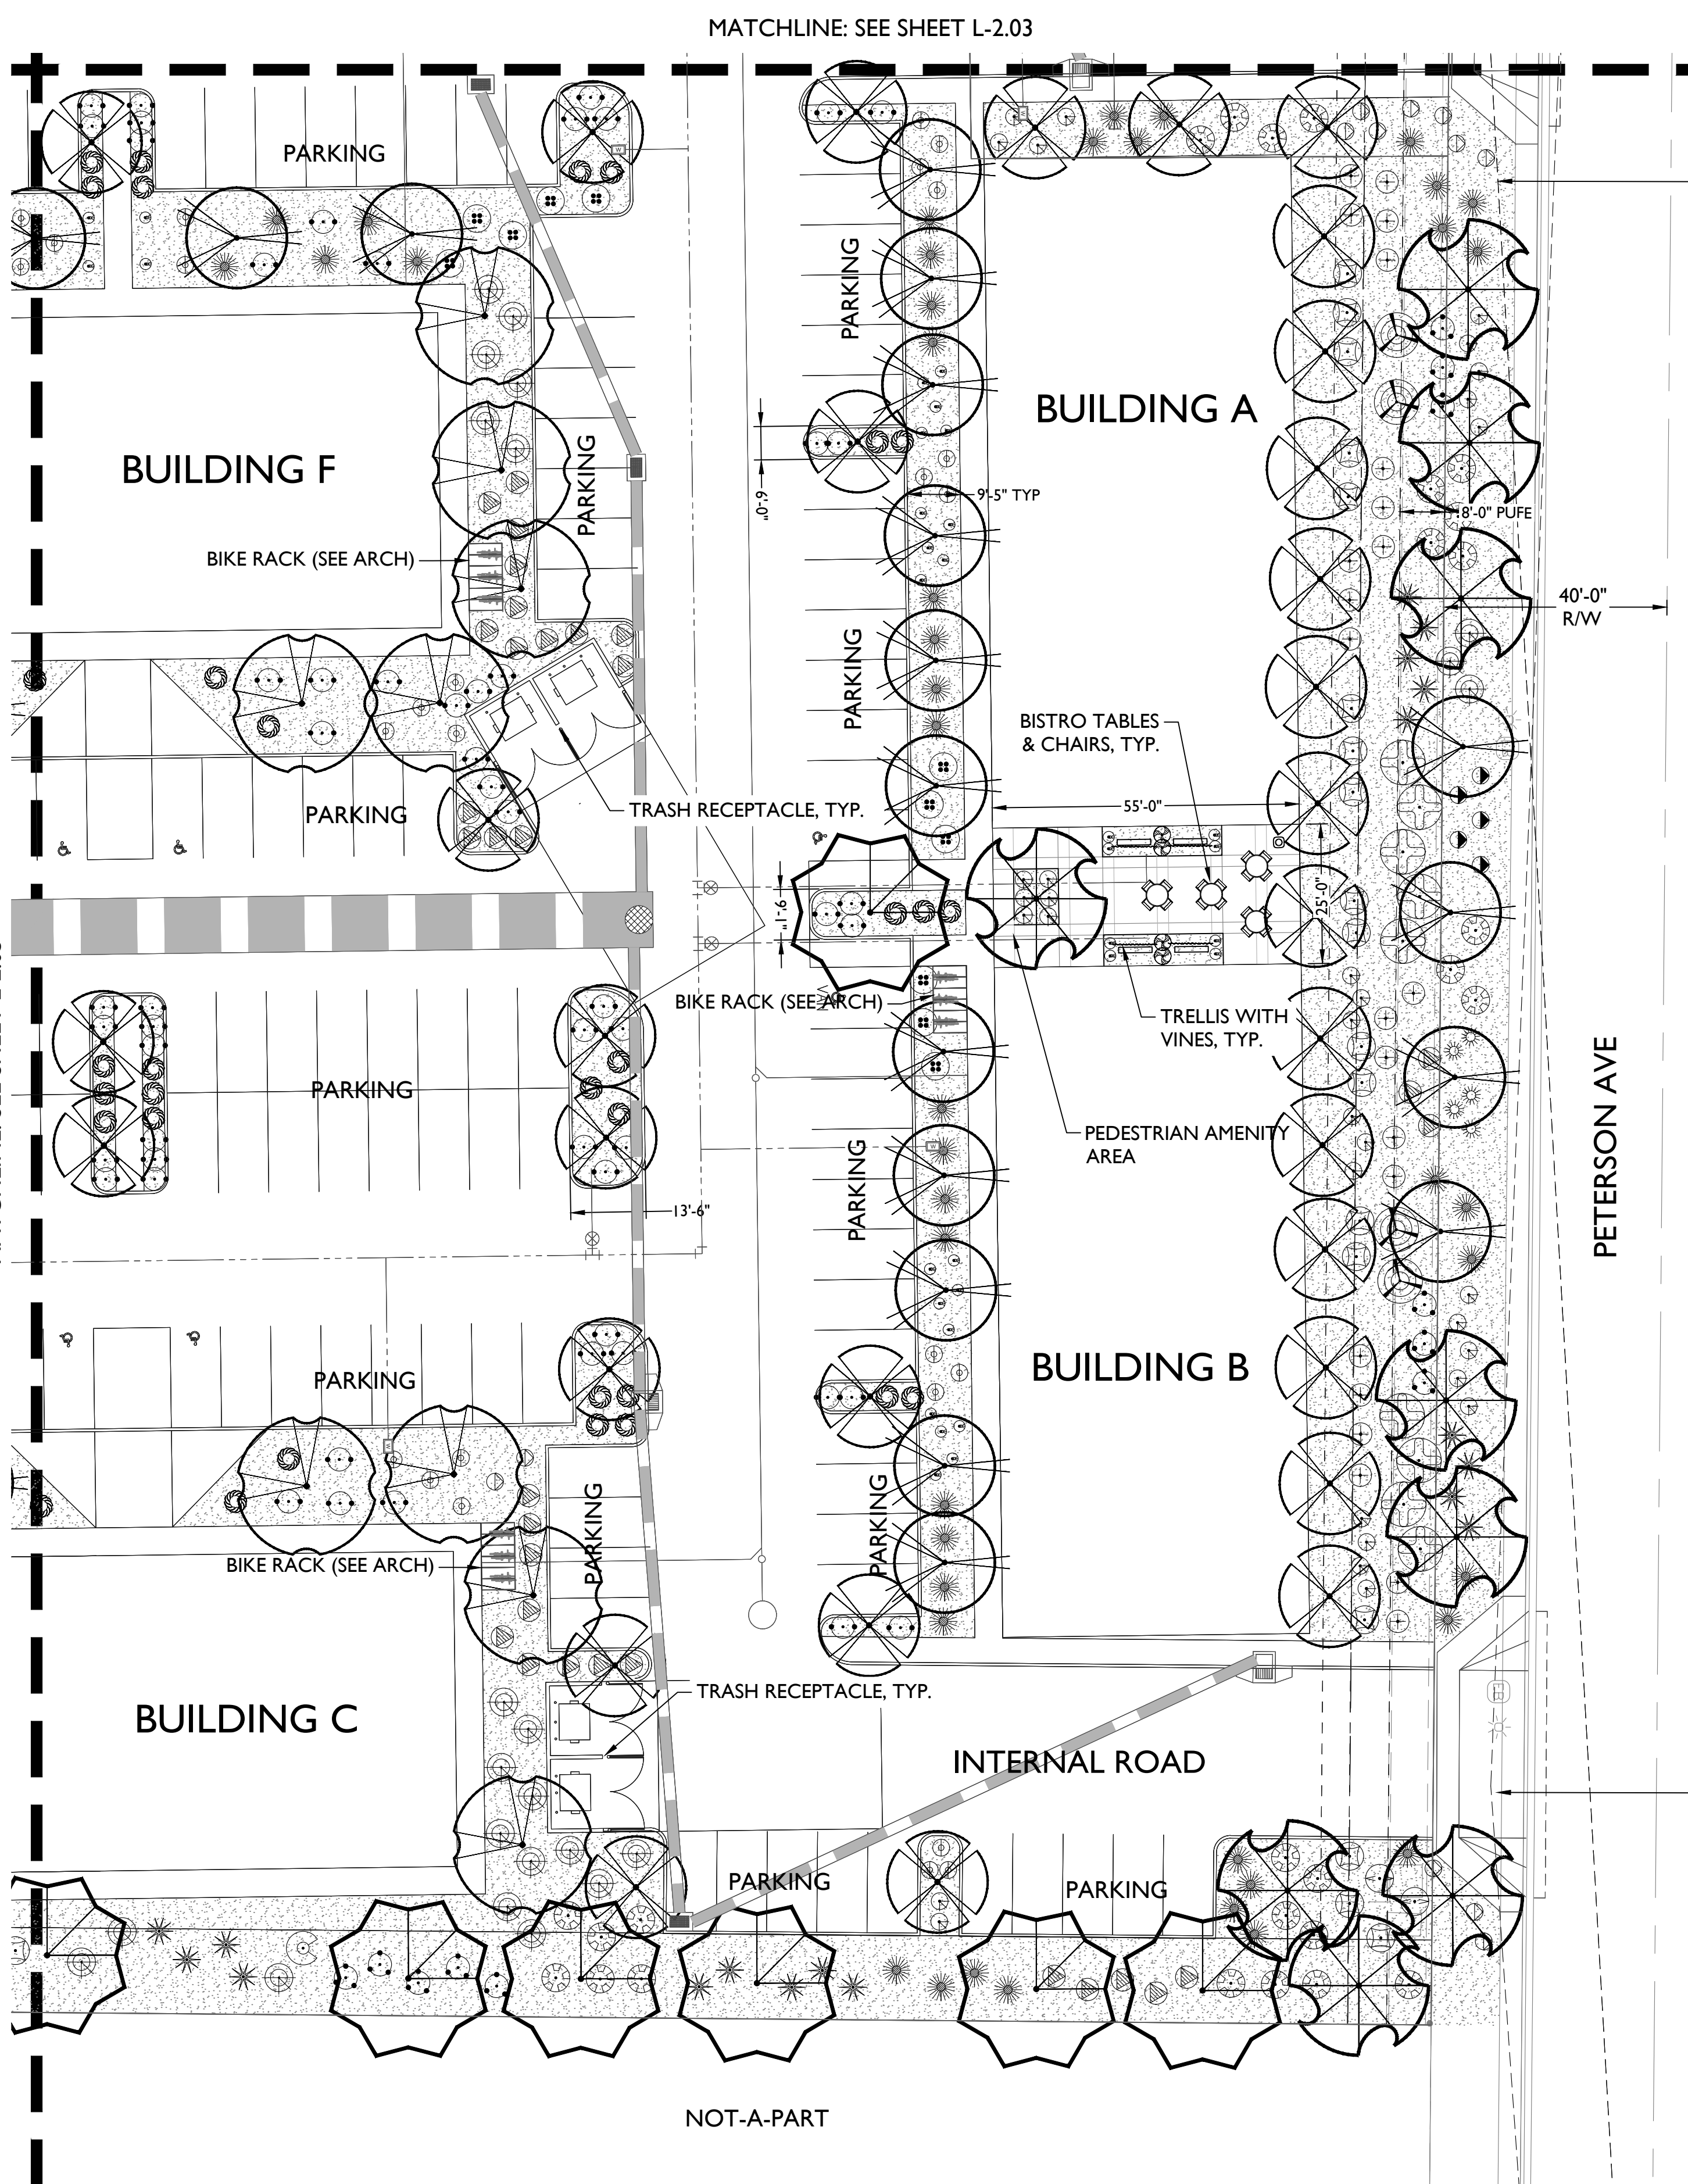

PLANT LEGEND

SYMBOL	SCIENTIFIC NAME	COMMON NAME	SIZE	QTY
TREES				
	<i>Acacia aneura</i>	Mulga	24" Box	141
	<i>Acacia farnesiana</i> 'Sierra Sweet'	Sweet Acacia	24" Box	13
	<i>Caesalpinia cacalaco</i>	Cascalote 'Smoothie'	36" Box	146
	<i>Chitalpa tashkentensis</i>	Chitalpa	24" Box	77
	<i>Olneya tesota</i>	Ironwood	24" Box	12
	<i>Parkinsonia praecox</i>	Palo Brea	24" Box	29
	<i>Phoenix dactylifera</i>	Date Palm	18' Height	10
	<i>Prosopis hybrid</i> 'Phoenix'	Thornless Mesquite	24" Box	41
SHRUBS/ACCENTS				
	<i>Agave americana</i>	Century Plant	5 Gal	56
	<i>Agave desmettiana</i>	Smooth Agave	5 Gal	180
	<i>Aloe hybrid</i> 'Blue Elf'	Blue Elf Aloe	5 Gal	324
	<i>Asclepias subulata</i>	Desert Milkweed	5 Gal	101
	<i>Buddleja marrubifolia</i>	Woolly Butterfly Bush	5 Gal	67
	<i>Dasylirion wheeleri</i>	Desert Spoon	5 Gal	83
	<i>Dodonea viscosa</i>	Hop Bush	5 Gal	35
	<i>Euphorbia rigida</i>	Gopher Plant	5 Gal	216
	<i>Hesperaloe funifera</i>	Giant Hesperaloe	5 Gal	56
	<i>Hesperaloe parviflora</i> 'Brakelights'	Brakelights Red Yucca	5 Gal	147
	<i>Justicia californica</i>	Chuparosa	5 Gal	68
	<i>Justicia spicigera</i>	Mexican Honeysuckle	5 Gal	279
	<i>Leucophyllum langmaniae</i> 'Rio Bravo'	Rio Bravo Sage	5 Gal	166
	<i>Leucophyllum zygophyllum</i> 'Cimarron'	Cimarron Sage	5 Gal	52
	<i>Muhlenbergia rigida</i> 'Nashville'	Purple Muhly	5 Gal	94
	<i>Muhlenbergia lindheimeri</i> 'Autumn Glow'	'Autumn Glow' Muhly	5 Gal	309
	<i>Muhlenbergia rigens</i>	Deer Grass	5 Gal	310
	<i>Pedicularis macrocarpus</i>	Lady's Slipper	5 Gal	101
	<i>Russelia equisetiformis</i>	Coral Fountain	5 Gal	35
	<i>Ruella peninsularis</i>	Desert Ruella	5 Gal	84
	<i>Simmondsia chinensis</i> 'Vista'	Compact Jojoba	5 Gal	95
	<i>Tecoma x</i> 'Orange Jubilee'	Orange Jubilee	5 Gal	4
	<i>Tecoma stans</i> 'Gold Star'	Yellow Bells	5 Gal	20
GROUNDCOVERS				
	<i>Convolvulus cneorum</i>	Bush Morning Glory	1 Gal	170
	<i>Eremophila prostrata</i> 'Outback Sunrise'	'Outback Sunrise'	1 Gal	182
	<i>Lantana x</i> 'Dallas Red'	Dallas Red Lantana	1 Gal	154
	<i>Lantana montevidensis</i>	Trailing Purple Lantana	1 Gal	184
	<i>Lantana x</i> 'New Gold'	New Gold Lantana	1 Gal	365
VINES				
	<i>Grewia occidentalis</i>	Lavender Star Flower Vine	5 Gal	57
MATERIALS				
	Decomposed Granite	Table Mesa Brown 2" Depth Min.		161,782 S.F.