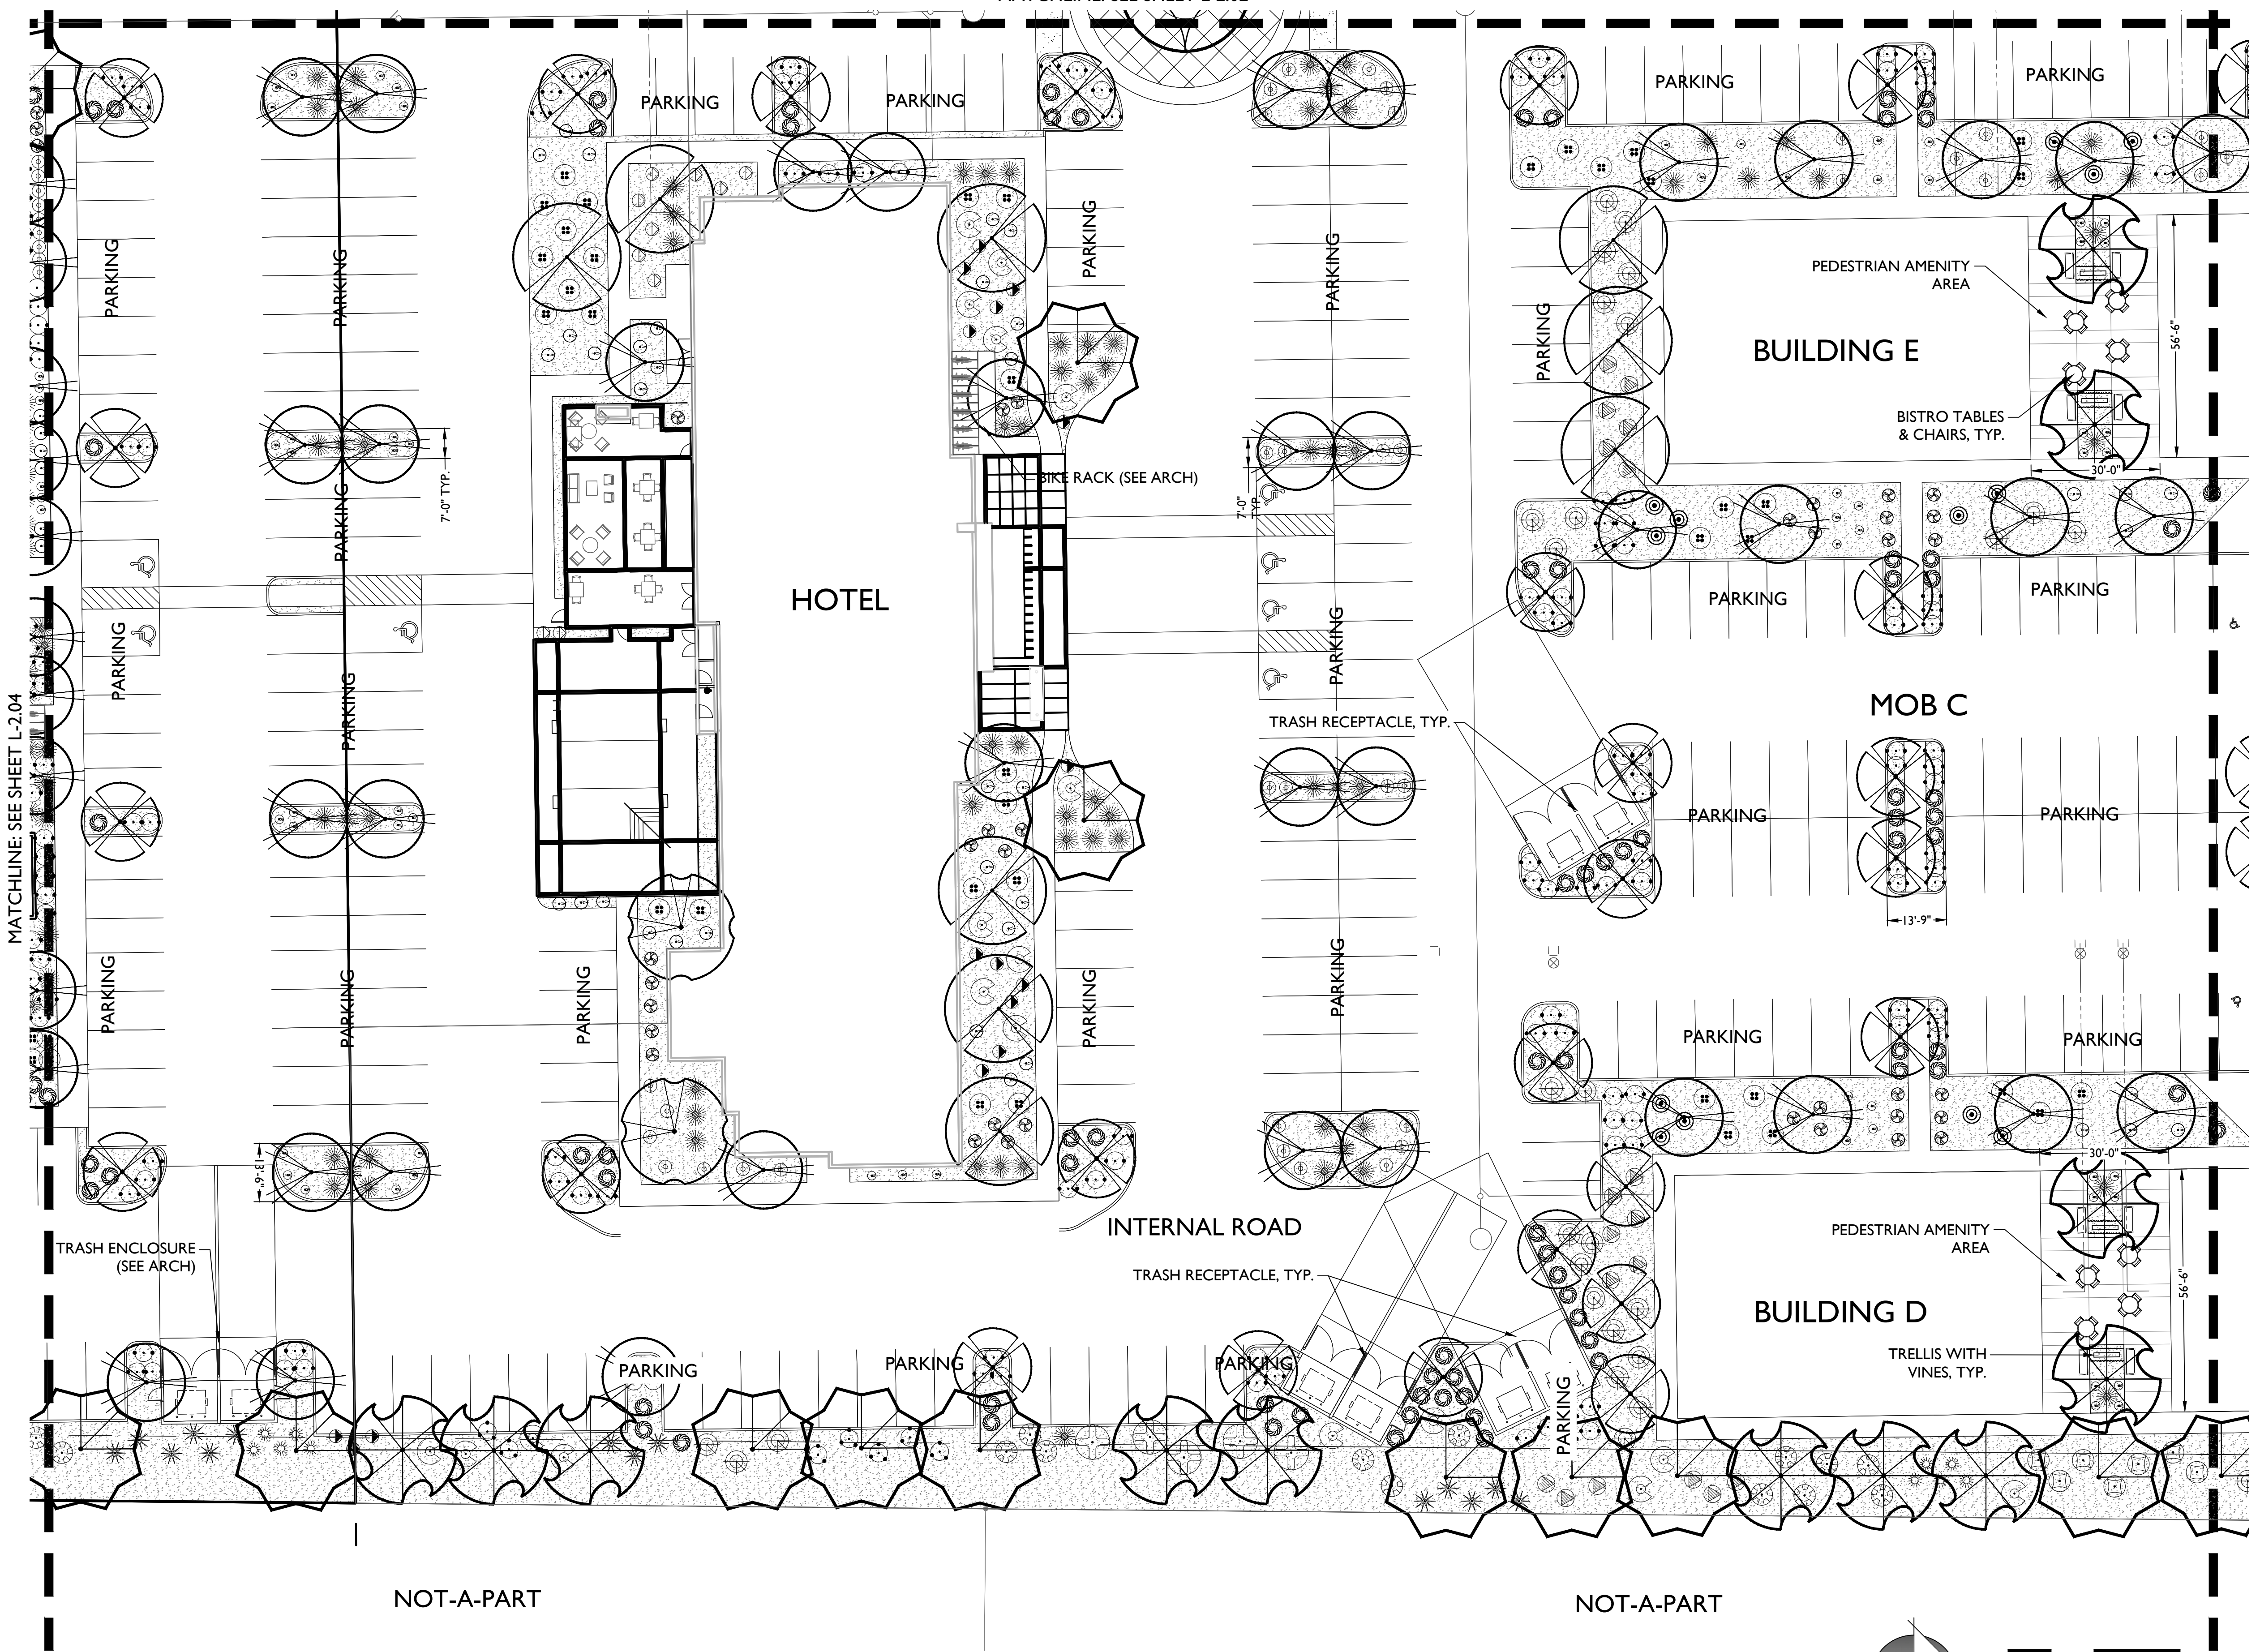

MATCHLINE: SEE SHEET L-2.04

MATCHLINE: SEE SHEET L-2.02

MATCHLINE: SEE SHEET L-2.06