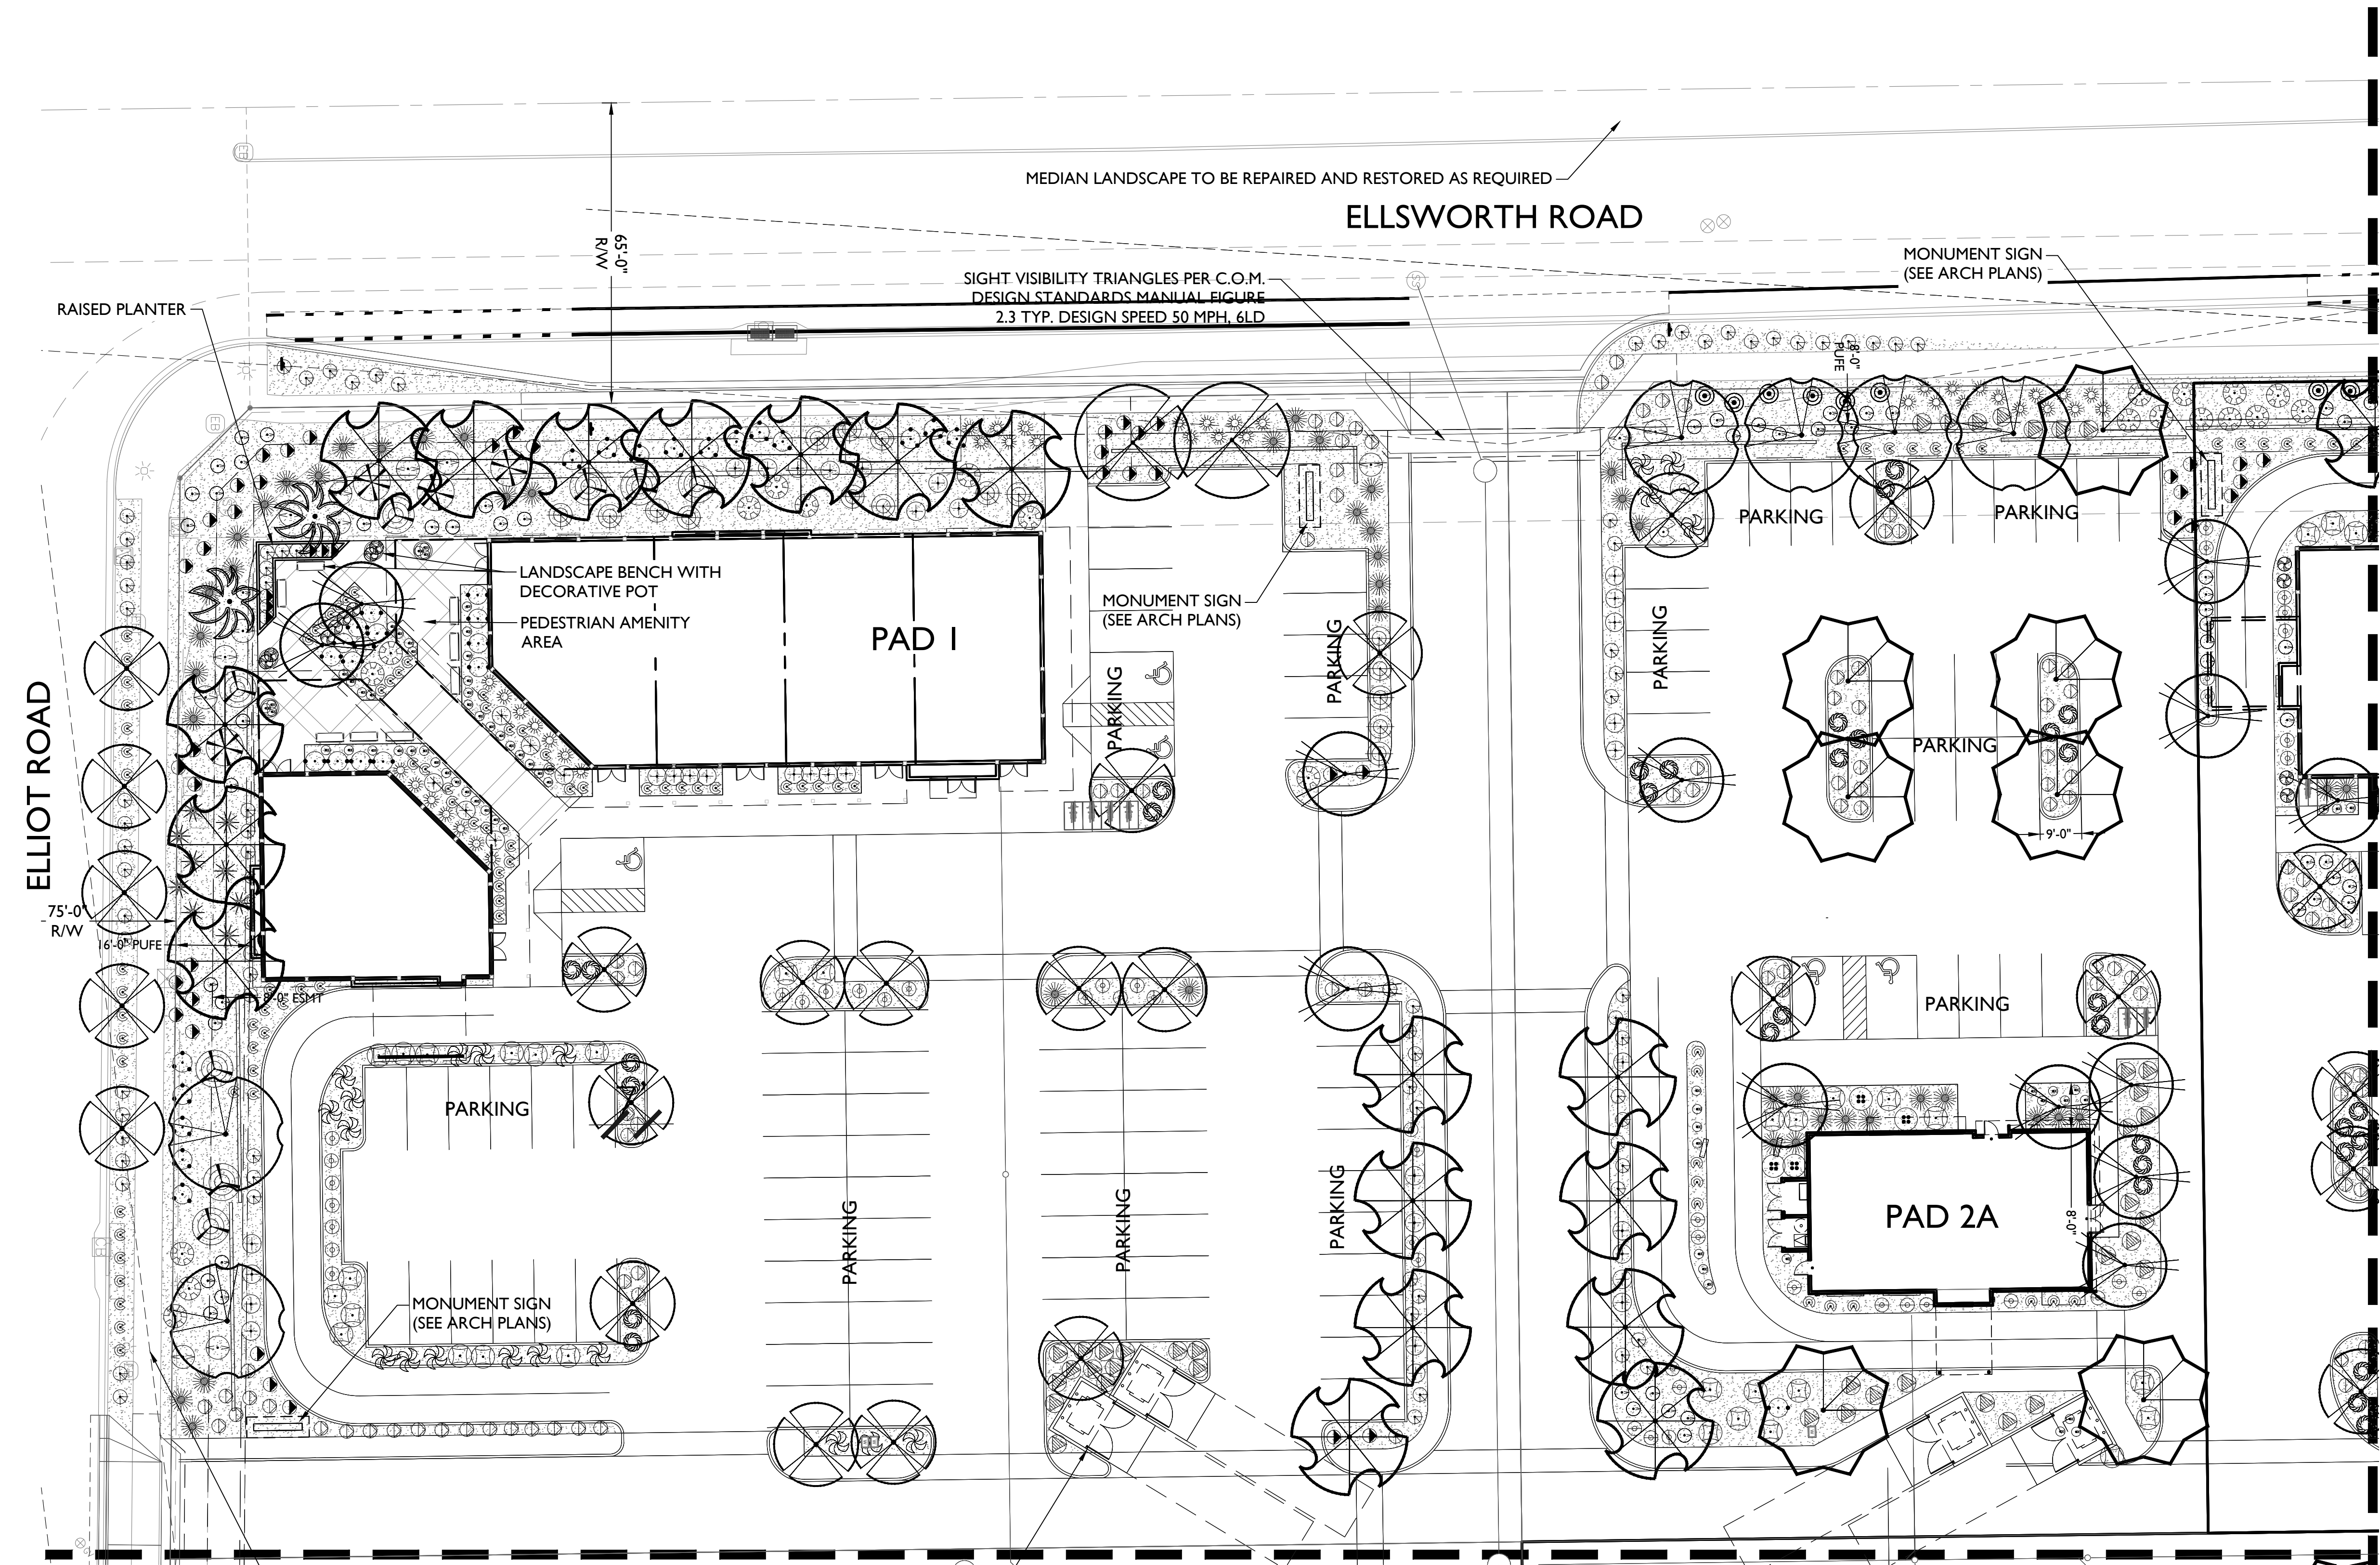

NOTE: QUANTITIES SHOWN REFLECT PROJECT TOTALS

KEY MAP

MATCHLINE: SEE SHEET L-2.02

MATCHLINE: SEE SHEET L-2.04

SIGHT VISIBILITY TRIANGLES PER C.O.M. DESIGN STANDARDS MANUAL FIGURE 2.3 TYP. DESIGN SPEED 50 MPH, 6LD

TRASH ENCLOSURE TYP.

RAISED PLANTER

ELLIOT ROAD

ELLIOWORTH ROAD

75'-0" R/W

65'-0" R/W

SIGHT VISIBILITY TRIANGLES PER C.O.M. DESIGN STANDARDS MANUAL FIGURE 2.3 TYP. DESIGN SPEED 50 MPH, 6LD

MONUMENT SIGN (SEE ARCH PLANS)

LANDSCAPE BENCH WITH DECORATIVE POT
PEDESTRIAN AMENITY AREA

PAD I

MONUMENT SIGN (SEE ARCH PLANS)

PARKING

PARKING

PARKING

PARKING

PARKING

PAD 2A

PARKING

PARKING

PARKING

PARKING

MONUMENT SIGN (SEE ARCH PLANS)