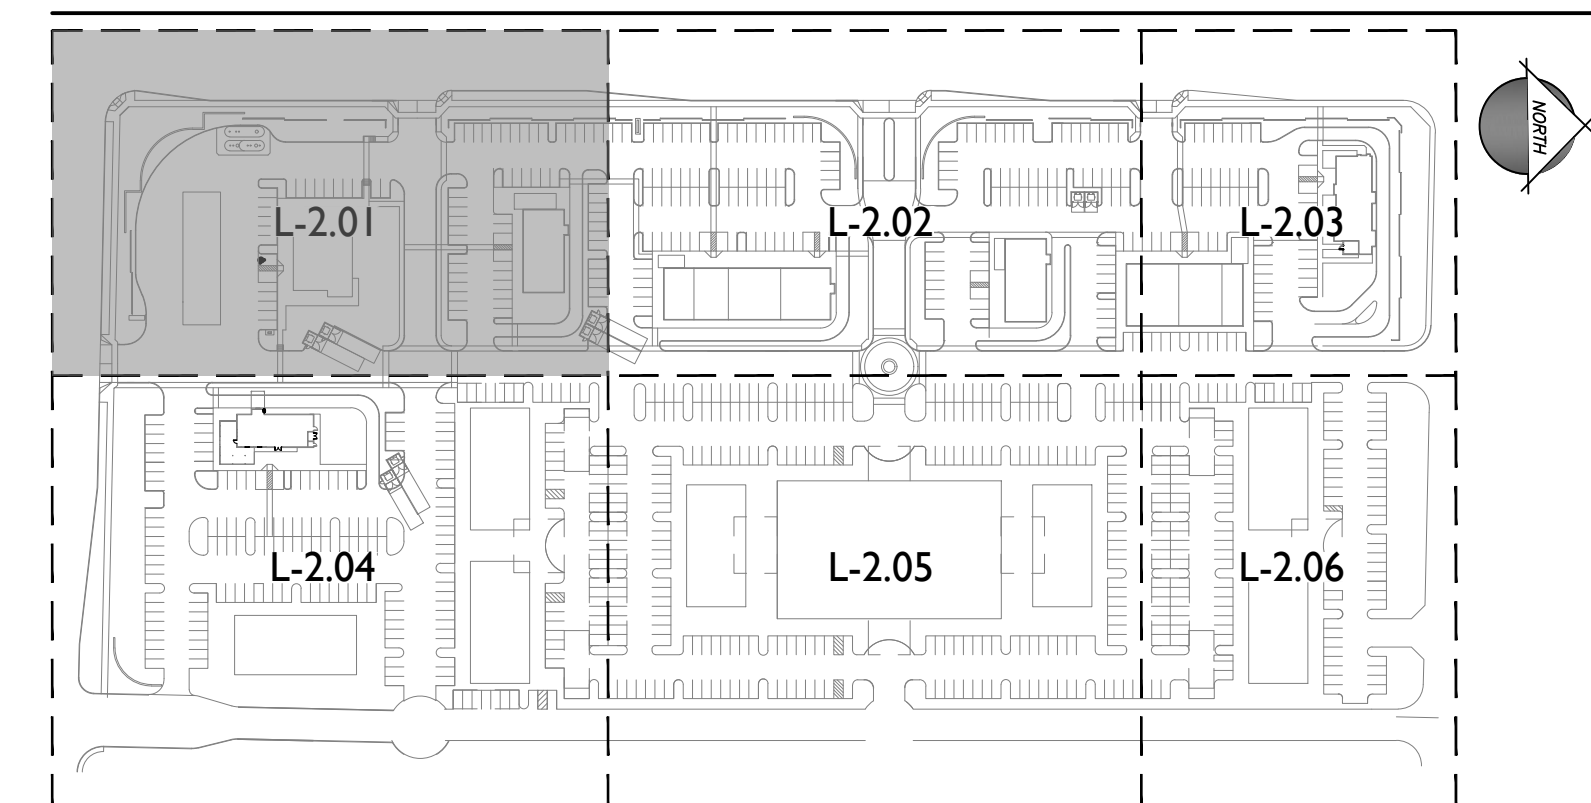

NOTE: QUANTITIES SHOWN REFLECT PROJECT TOTALS

KEY MAP

MATCHLINE: SEE SHEET L-2.02

MATCHLINE: SEE SHEET L-2.04

SIGHT VISIBILITY TRIANGLES PER C.O.M. DESIGN STANDARDS MANUAL FIGURE 2.3 TYP. DESIGN SPEED 50 MPH, 6LD

TRASH ENCLOSURE TYP.

RAISED PLANTER

ELLIOT ROAD

ELLIOWORTH ROAD

75'-0" R/W

65'-0" R/W

SIGHT VISIBILITY TRIANGLES PER C.O.M. DESIGN STANDARDS MANUAL FIGURE 2.3 TYP. DESIGN SPEED 50 MPH, 6LD

MONUMENT SIGN (SEE ARCH PLANS)

LANDSCAPE BENCH WITH DECORATIVE POT
PEDESTRIAN AMENITY AREA

PAD I

MONUMENT SIGN (SEE ARCH PLANS)

PARKING

PARKING

PARKING

PARKING

PARKING

PAD 2A

PARKING

PARKING

PARKING

PARKING

MONUMENT SIGN (SEE ARCH PLANS)