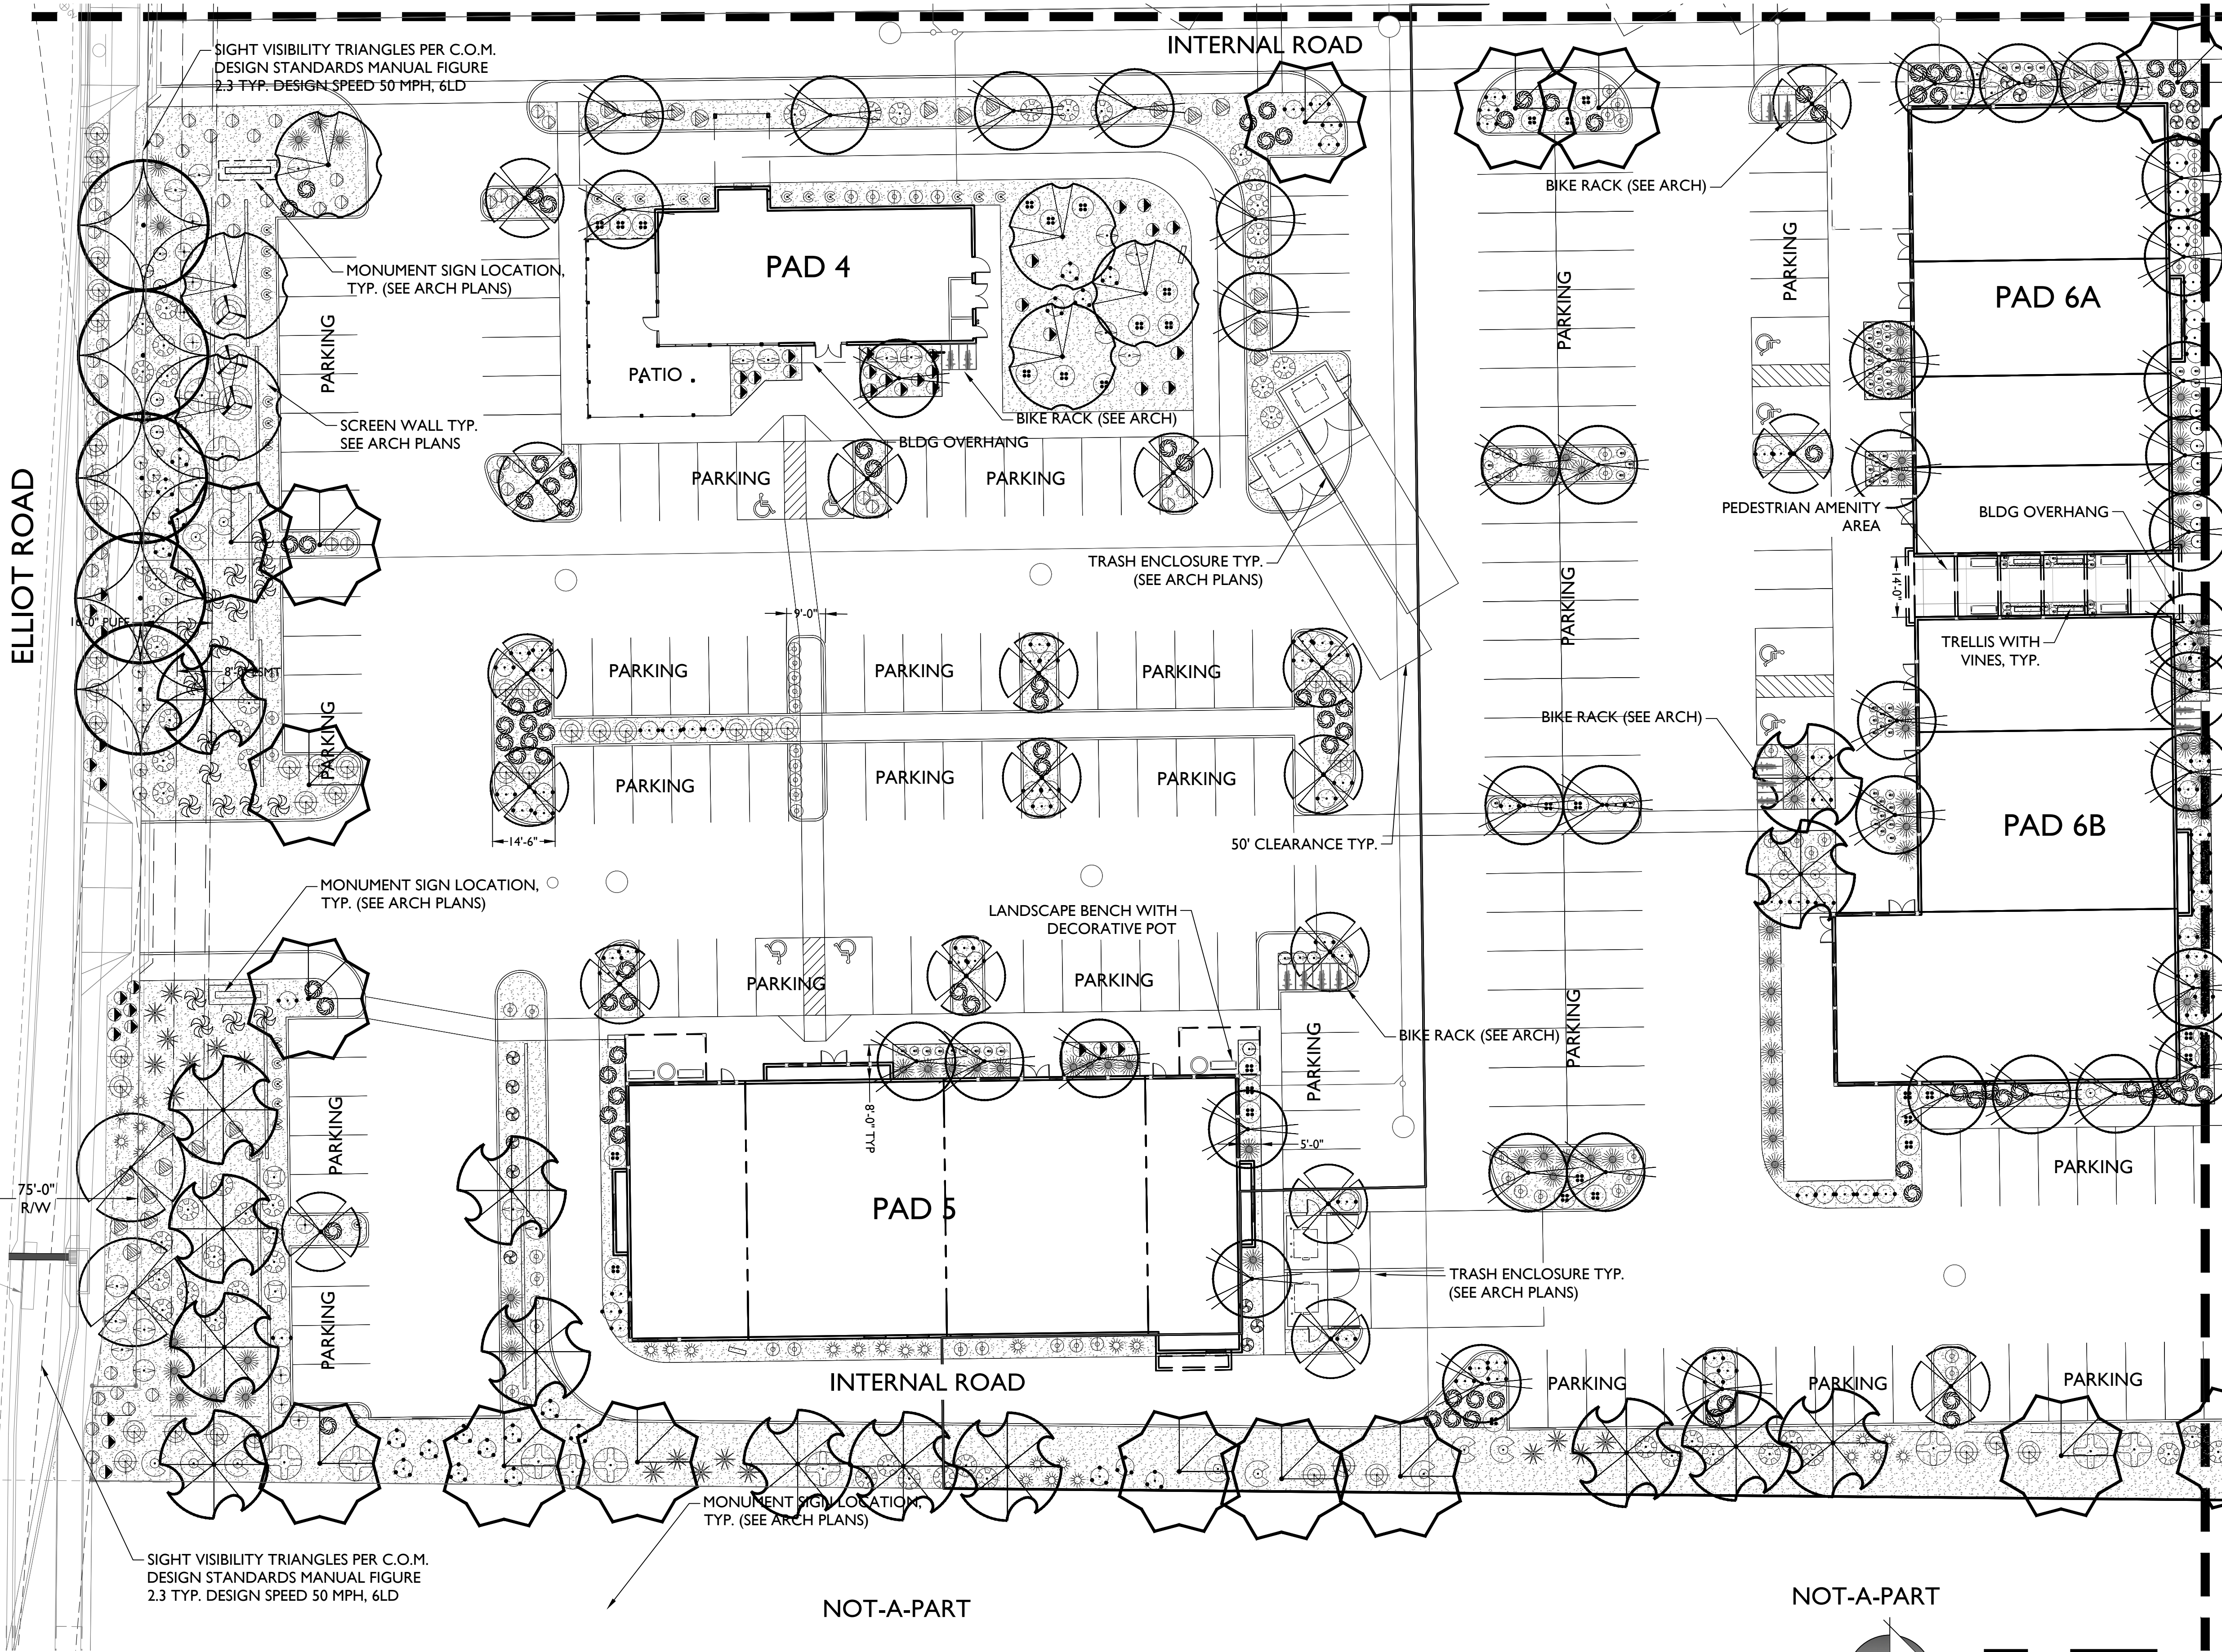

MATCHLINE: SEE SHEET L-2.01