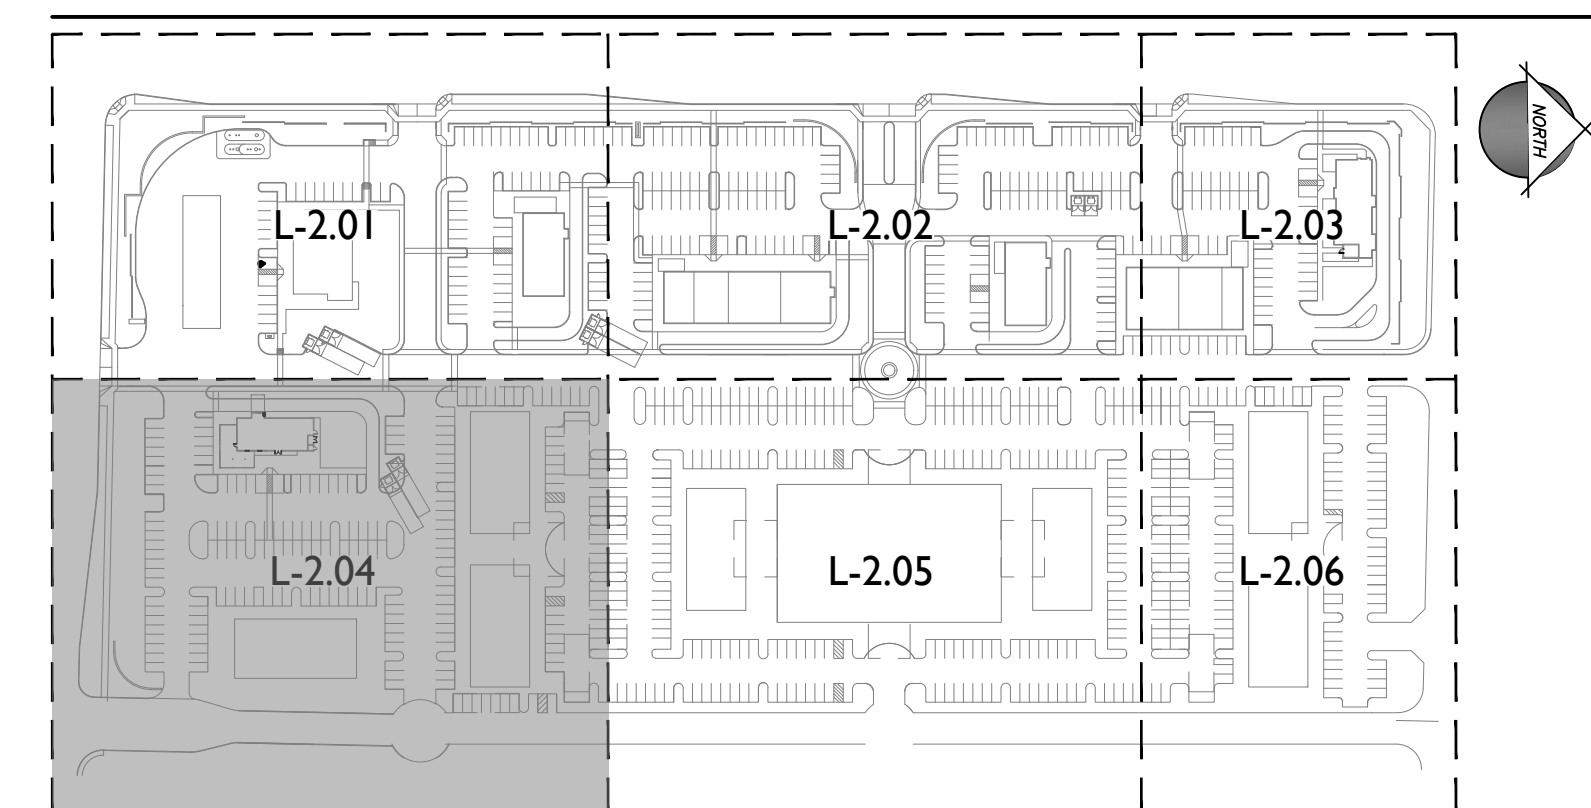

MATCHLINE: SEE SHEET L-2.01

PLANT LEGEND