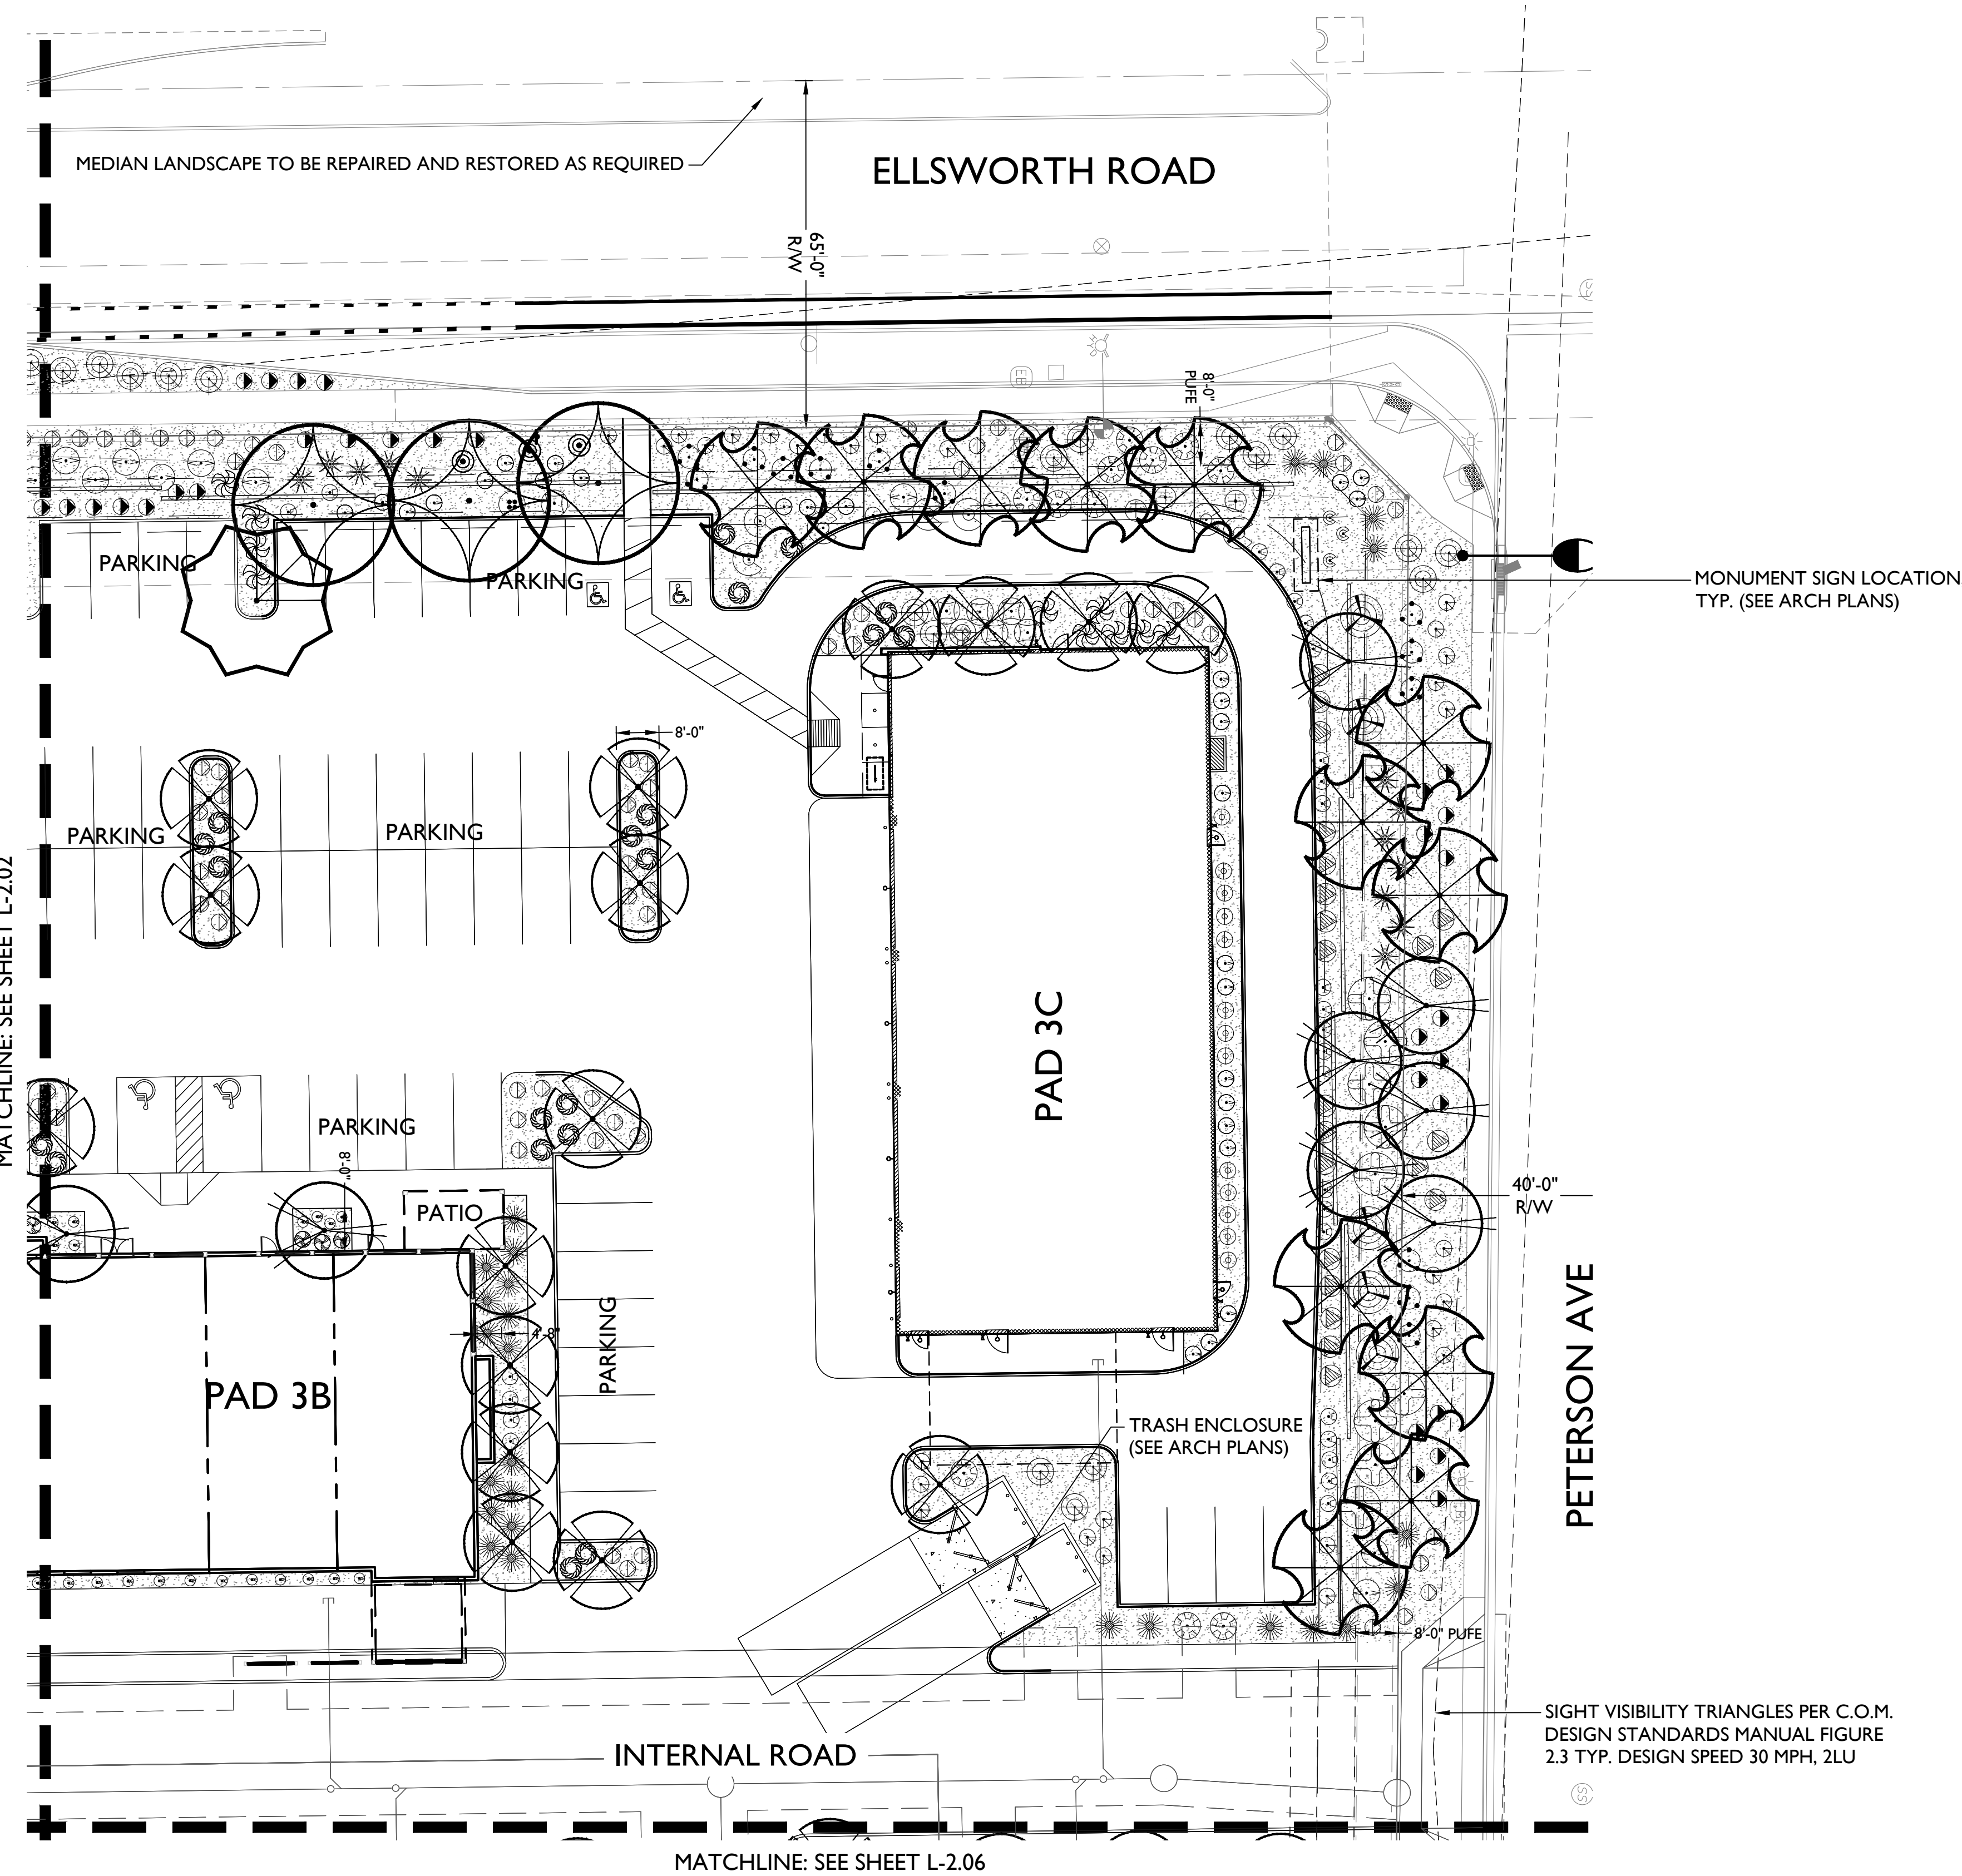

- ### KEYNOTES
- 1 ENTRY DRIVE
 - 2 MONUMENT SIGN LOCATION (SEE ARCH)
 - 3 PARKING SCREEN WALL (SEE ARCH)
 - 4 TRASH ENCLOSURE (SEE ARCH PLANS)
 - 5 DECORATIVE VEHICULAR PAVING
 - 6 SIDEWALK (SEE CIVIL)
 - 7 PEDESTRIAN AMENITY AREA (SEE SHEETS L-2.01-L-2.06)
 - 8 DROP-OFF AREA
 - 9 BIKE RACK (SEE ARCH)

NOTE: QUANTITIES SHOWN REFLECT PROJECT TOTALS

KEY MAP

PLANT LEGEND

SYMBOL	SCIENTIFIC NAME	COMMON NAME	SIZE	QTY
TREES				
	<i>Acacia aneura</i>	Mulga	24" Box	141
	<i>Acacia farnesiana</i> 'Sierra Sweet'	Sweet Acacia	24" Box	13
	<i>Caesalpinia cacalaco</i>	Cascalote 'Smoothie'	36" Box	146
	<i>Chitalpa tashkentensis</i>	Chitalpa	24" Box	77
	<i>Olneya tesota</i>	Ironwood	24" Box	12
	<i>Parkinsonia praecox</i>	Palo Brea	24" Box	29
	<i>Phoenix dactylifera</i>	Date Palm	18" Height	10
	<i>Prosopis hybrid</i> 'Phoenix'	Thornless Mesquite	24" Box	41