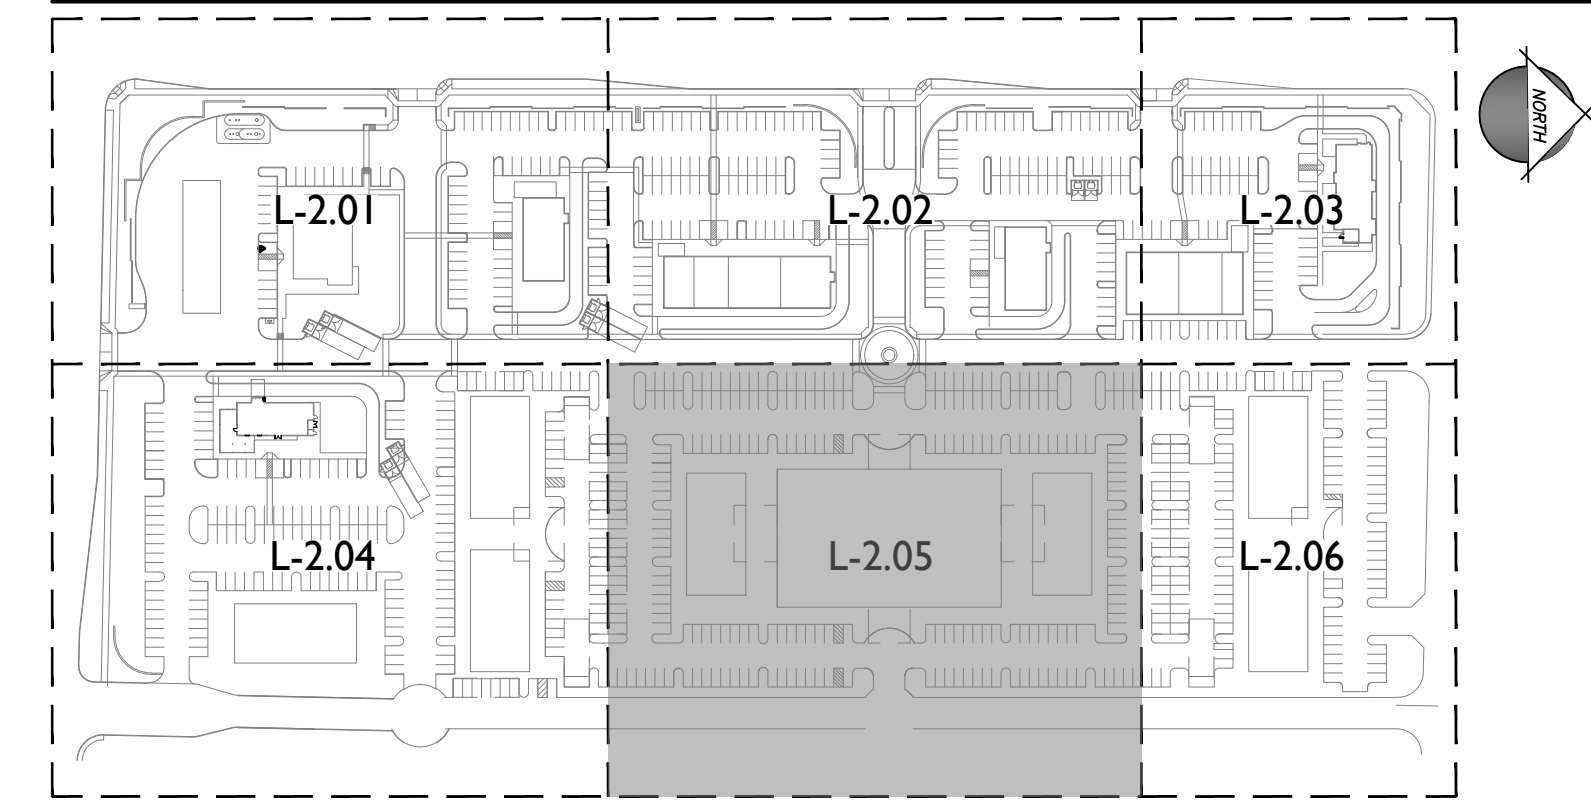

MATCHLINE: SEE SHEET L-2.04

MATCHLINE: SEE SHEET L-2.02

MATCHLINE: SEE SHEET L-2.06

PLANT LEGEND