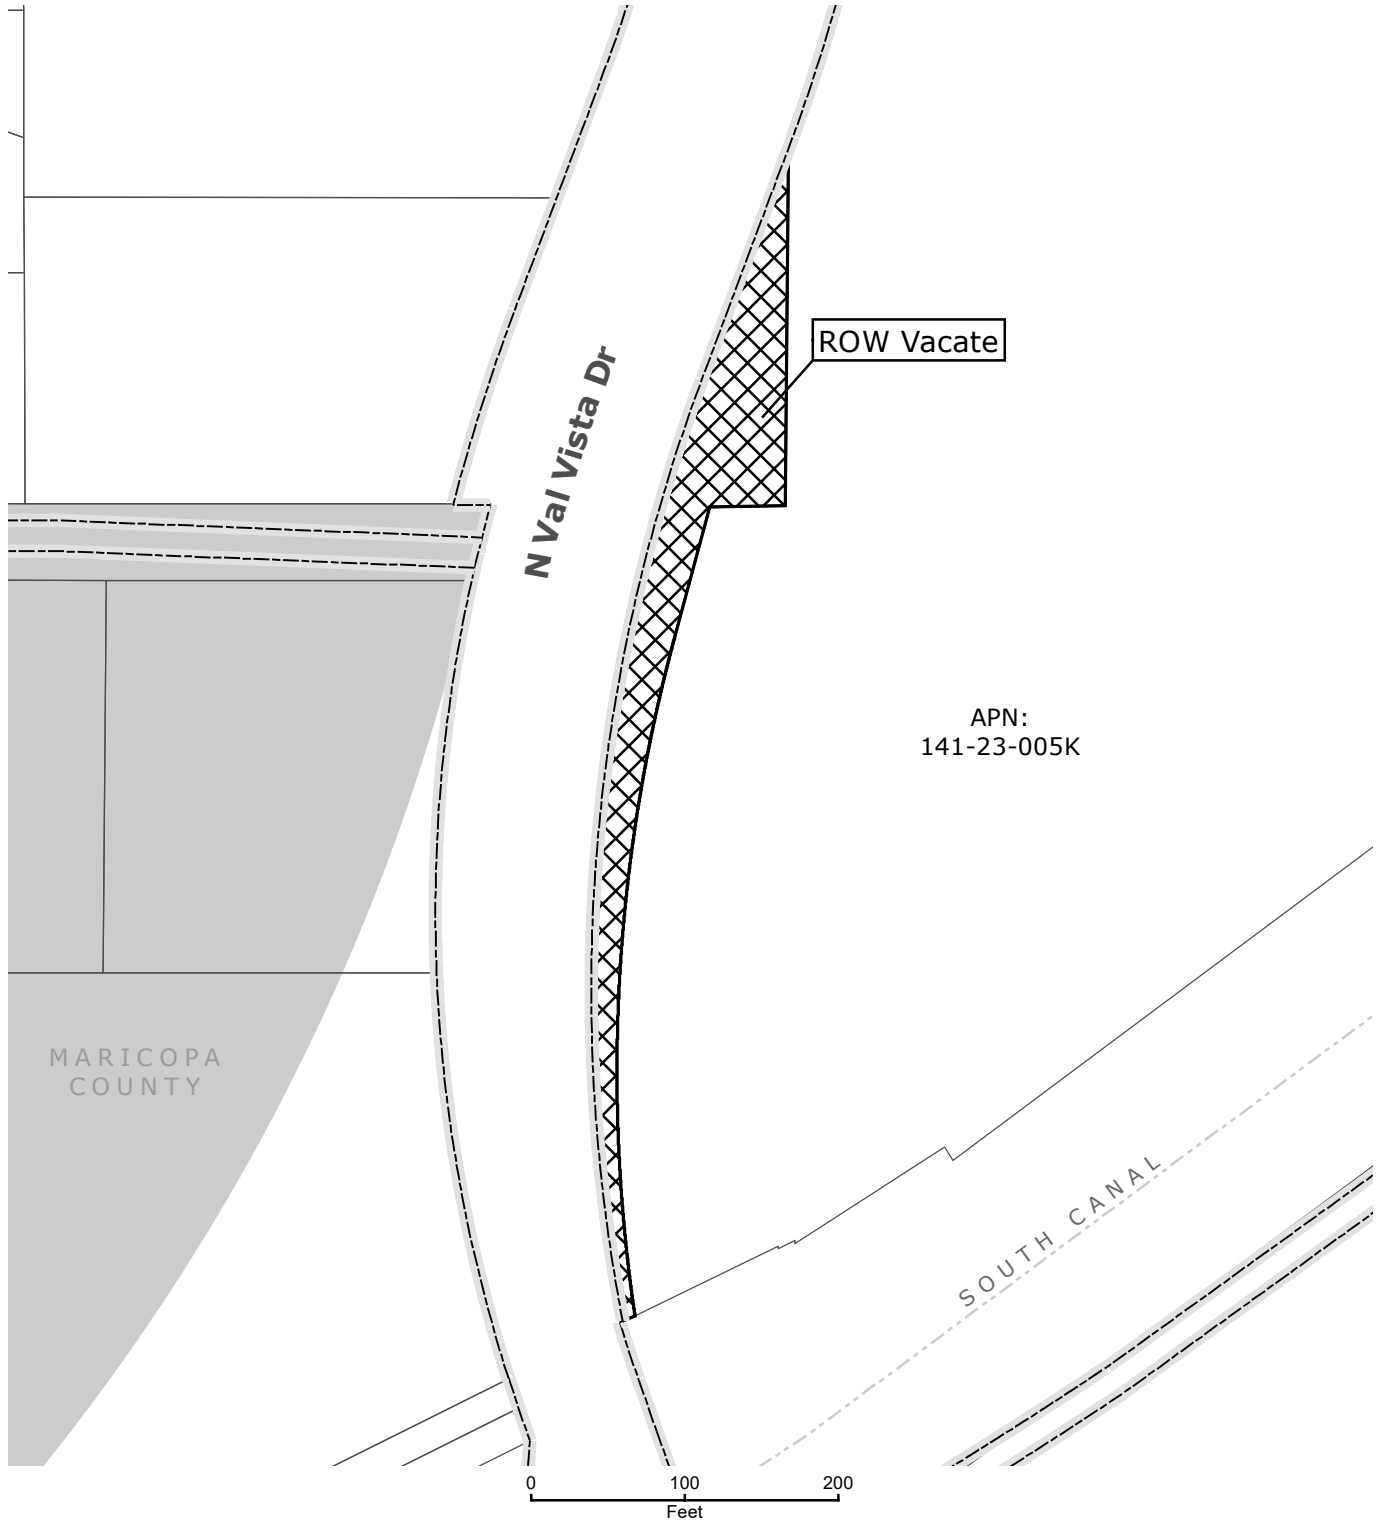

Map created by Engineering GIS DATE SAVED: 10/1/2024 Path: M:\Project_Files\Real_Estate\Council\Maps\3401NValVistaDr\14123005\3401NValVistaDr_Detail.mxd

3400 Block of N Val Vista Dr ROW Vacate

- Street ROW
- ROW Vacate
- Parcels