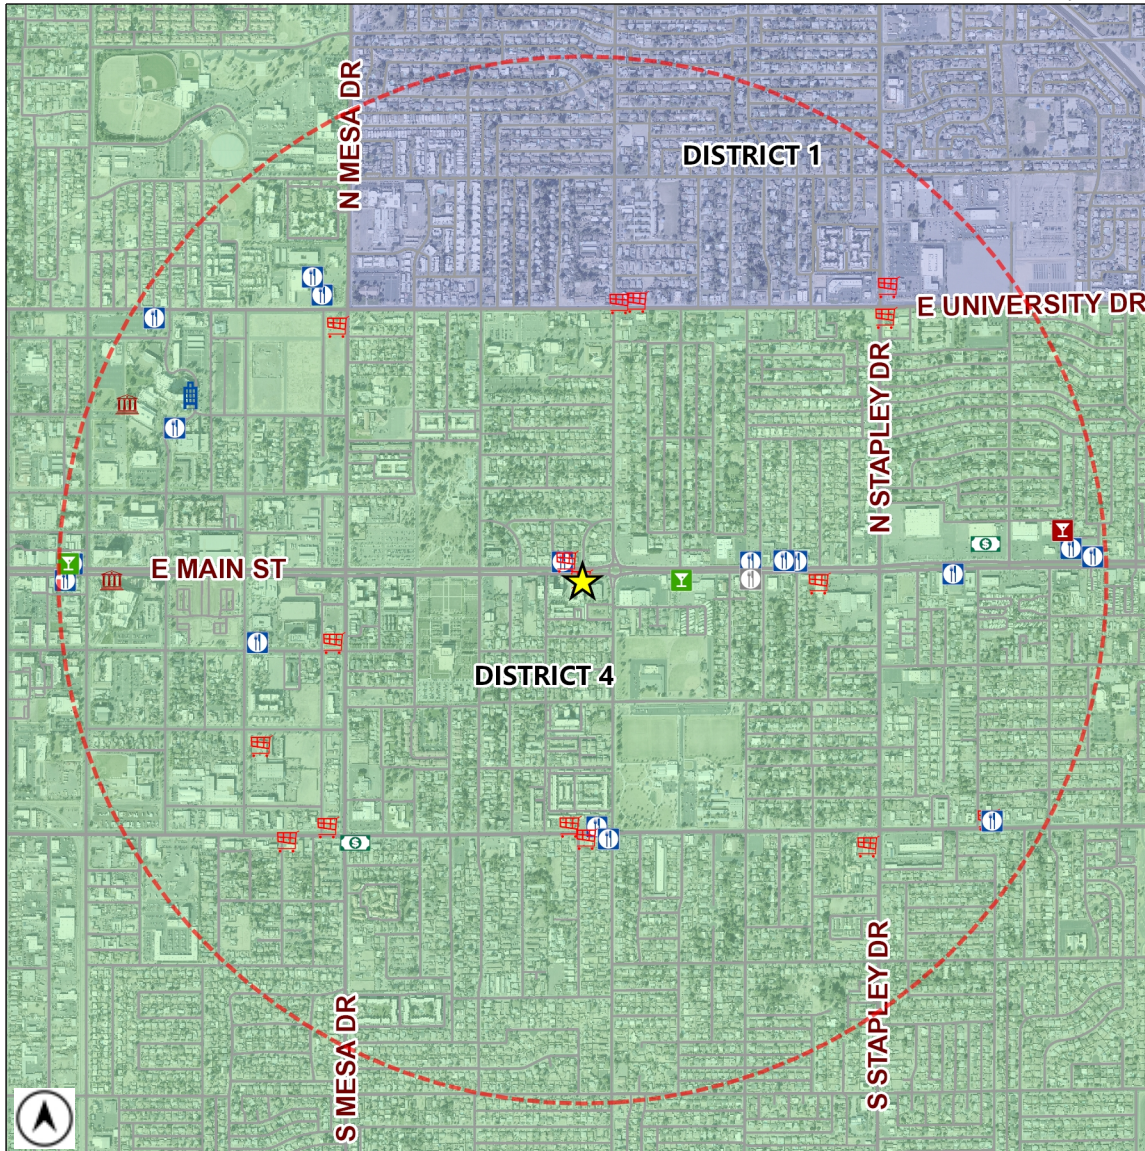

Liquor License Map

City of Mesa Tax & Licensing

Requesting Approval: **★ EAST MESA MARKET**
723 E MAIN ST
 License Type: **BEER / WINE STORE (PEND)**
 License Number: **LICA23-09409**

Estimated Population (1 Mile): **23393**
 Source: MAG ACS 2013-2017 5 year data

	BAR	2		CLUB	0		HOTEL-MOTEL	1		MICRO-BREWERY	0
	BAR (PEND)	0		CLUB (PEND)	0		HOTEL-MOTEL (PEND)	0		MICRO-BREWERY (PEND)	0
	BEER / WINE BAR	1		CONVEYANCE	0		IN-STATE PRODUCER	0		RESTAURANT	17
	BEER / WINE BAR (PEND)	0		CONVEYANCE (PEND)	0		IN-STATE PRODUCER (PEND)	0		RESTAURANT (PEND)	1
	BEER / WINE STORE	16		DOMESTIC FARM WINERY	0		LIQUOR STORE	2		WHOLESALE	0
	BEER / WINE STORE (PEND)	0		DOMESTIC FARM WINERY (PEND)	0		LIQUOR STORE (PEND)	0		WHOLESALE (PEND)	0
	BEER / WINE STORE / SAMPLING	0		GOVERNMENT	2		LIQUOR STORE / SAMPLING	0		1 MILE BUFFER	
	BEER / WINE STORE / SAMPLING (PEND)	0		GOVERNMENT (PEND)	0		LIQUOR STORE / SAMPLING (PEND)	0			

Total Count: 42 liquor licenses