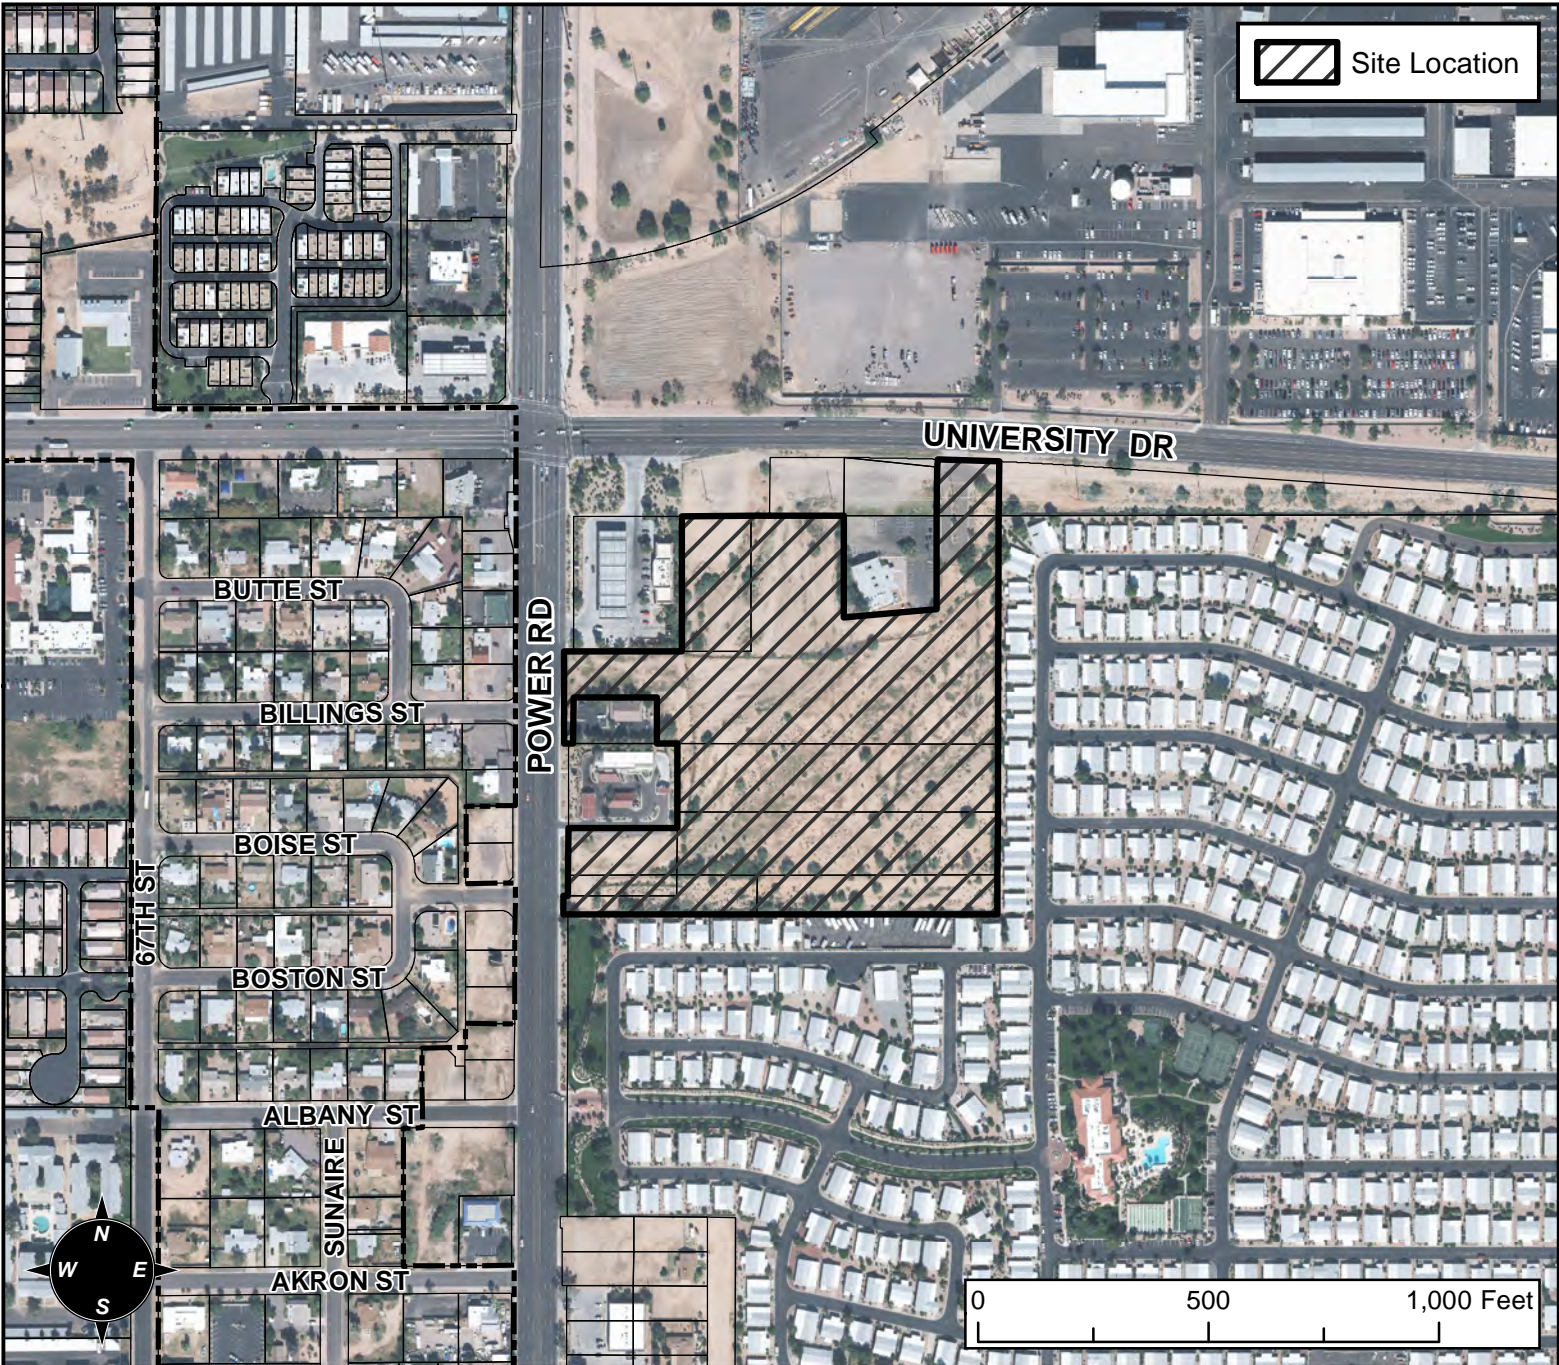

PLANNING AND ZONING VICINITY MAP: Z16-044

 Site Location

UNIVERSITY DR

BUTTE ST

BILLINGS ST

BOISE ST

BOSTON ST

ALBANY ST

AKRON ST

POWER RD

67TH ST

SUNAIRE

0 500 1,000 Feet

CASE DETAILS

CASE: Z16-044 **PRE-PLAT :**

SITE / ADDRESS: EAST OF THE 200 TO 400 BLOCKS OF NORTH POWER ROAD AND SOUTH OF THE 6800 TO 7000 BLOCKS OF EAST UNIVERSITY DRIVE - (DISTRICT 5)

REQUEST: REZONING FROM LC TO RSL-2.5-PAD; AND SITE PLAN REVIEW. THIS REQUEST WILL ALLOW FOR DEVELOPMENT OF A SINGLE-RESIDENCE SUBDIVISION