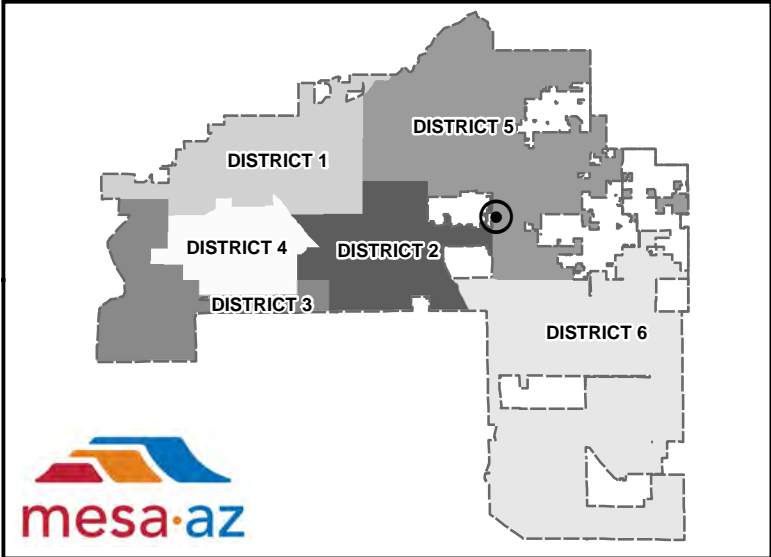

PLANNING AND ZONING VICINITY MAP: Z16-044

 Site Location

UNIVERSITY DR

BUTTE ST

BILLINGS ST

BOISE ST

BOSTON ST

ALBANY ST

AKRON ST

POWER RD

67TH ST

SUNAIRE

0 500 1,000 Feet

CASE DETAILS

CASE: Z16-044 **PRE-PLAT :**

SITE / ADDRESS: EAST OF THE 200 TO 400 BLOCKS OF NORTH POWER ROAD AND SOUTH OF THE 6800 TO 7000 BLOCKS OF EAST UNIVERSITY DRIVE - (DISTRICT 5)