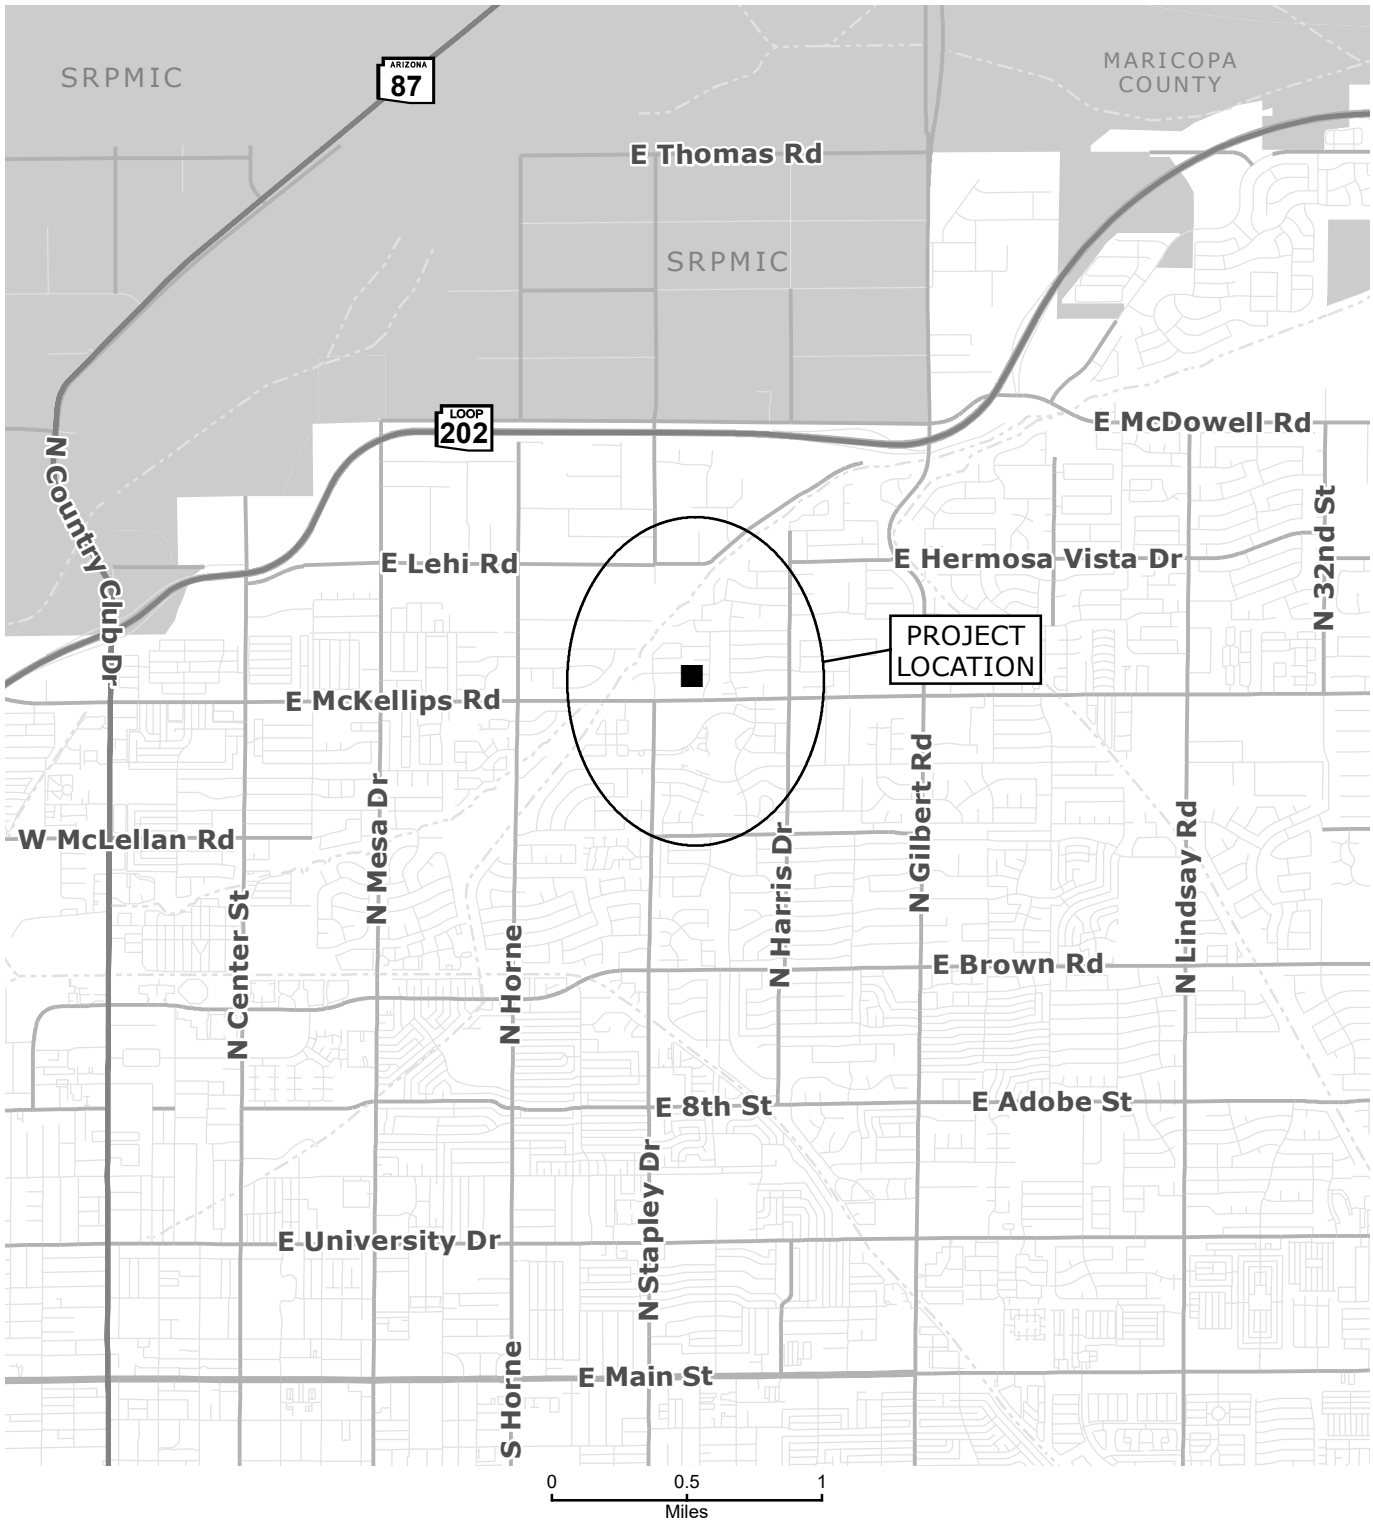

Map created by Engineering GIS DATE SAVED: 6/21/2022 Path: I:\GIS_Mapping\Project_Files\Real_Estate\Council\Maps\1305EKramerCir\PUE\Extinguishment\1305EKramerCir_Vicinity.mxd

VICINITY MAP
 1305 E Kramer Cir
 Partial PUE Extinguishment