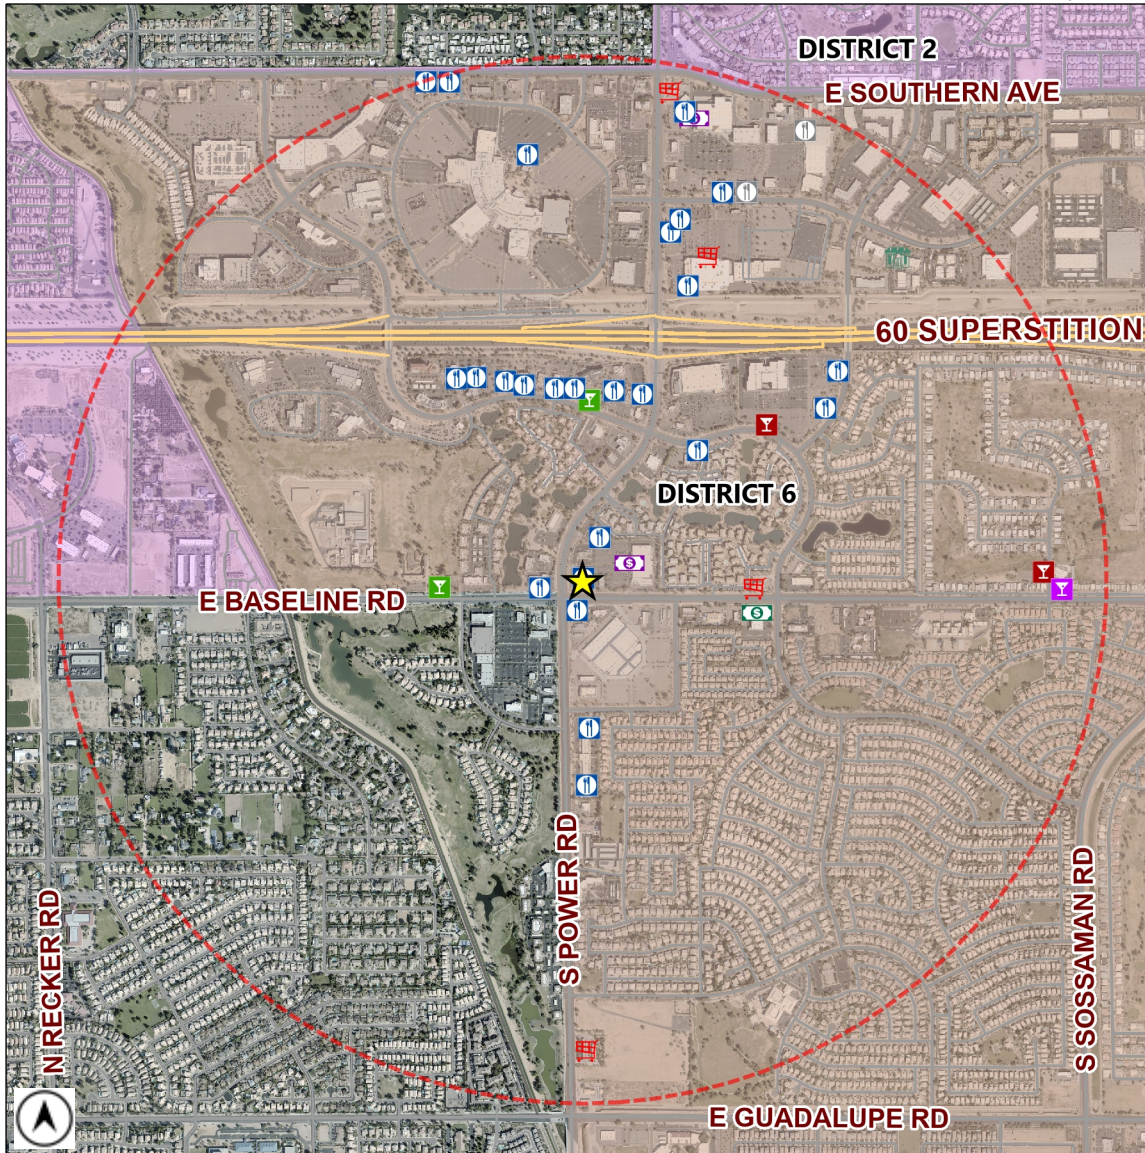

# Liquor License Map

City of Mesa Tax & Licensing

Requesting Approval: ★ **SAM & LUCA RUSTIC KITCHEN**  
 1959 S POWER RD 104  
 License Type: **RESTAURANT (PEND)**  
 License Number: **LICA24-14585**

Estimated Population (1 Mile): **10420**  
 Source: MAG ACS 2013-2017 5 year data

	BAR	2		CLUB	1		HOTEL-MOTEL	0		MICRO-BREWERY	0
	BAR (PEND)	0		CLUB (PEND)	0		HOTEL-MOTEL (PEND)	0		MICRO-BREWERY (PEND)	0
	BEER / WINE BAR	2		CONVEYANCE	0		IN-STATE PRODUCER	0		RESTAURANT	26
	BEER / WINE BAR (PEND)	0		CONVEYANCE (PEND)	0		IN-STATE PRODUCER (PEND)	0		RESTAURANT (PEND)	2
	BEER / WINE STORE	4		DOMESTIC FARM WINERY	1		LIQUOR STORE	1		WHOLESALE	0
	BEER / WINE STORE (PEND)	0		DOMESTIC FARM WINERY (PEND)	0		LIQUOR STORE (PEND)	0		WHOLESALE (PEND)	0
	BEER / WINE STORE / SAMPLING	0		GOVERNMENT	0		LIQUOR STORE / SAMPLING	2		1 MILE BUFFER	
	BEER / WINE STORE / SAMPLING (PEND)	0		GOVERNMENT (PEND)	0		LIQUOR STORE / SAMPLING (PEND)	0			

Total Count: 41 liquor licenses