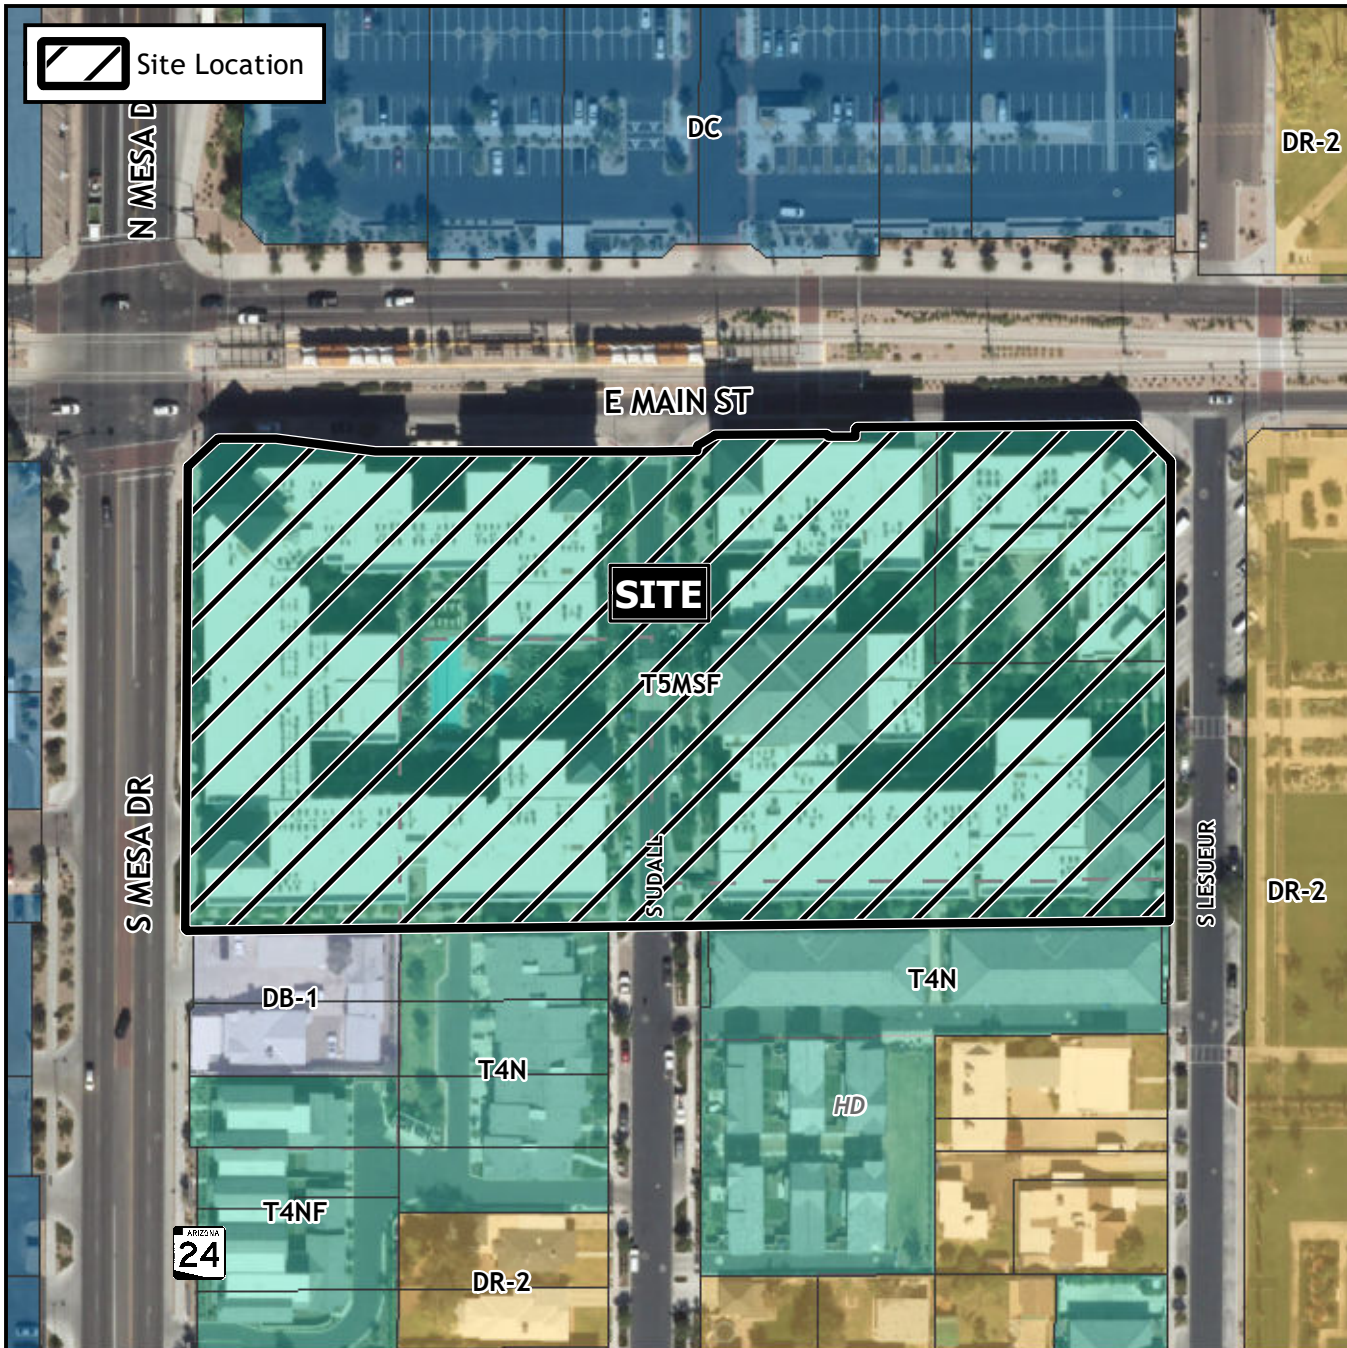

Final Plat Vicinity Map

Case Details

Project:

The Grove on Main Condominium
SUB22-00914

Site/Address:

(District 4). Within the 0 to 100 block of South Mesa Drive (east side), the 0 to 100 block of South Udall (east and west sides), and the 0 to 100 block of South LeSueur (west side). Located east of Mesa Drive and south of Main Street.