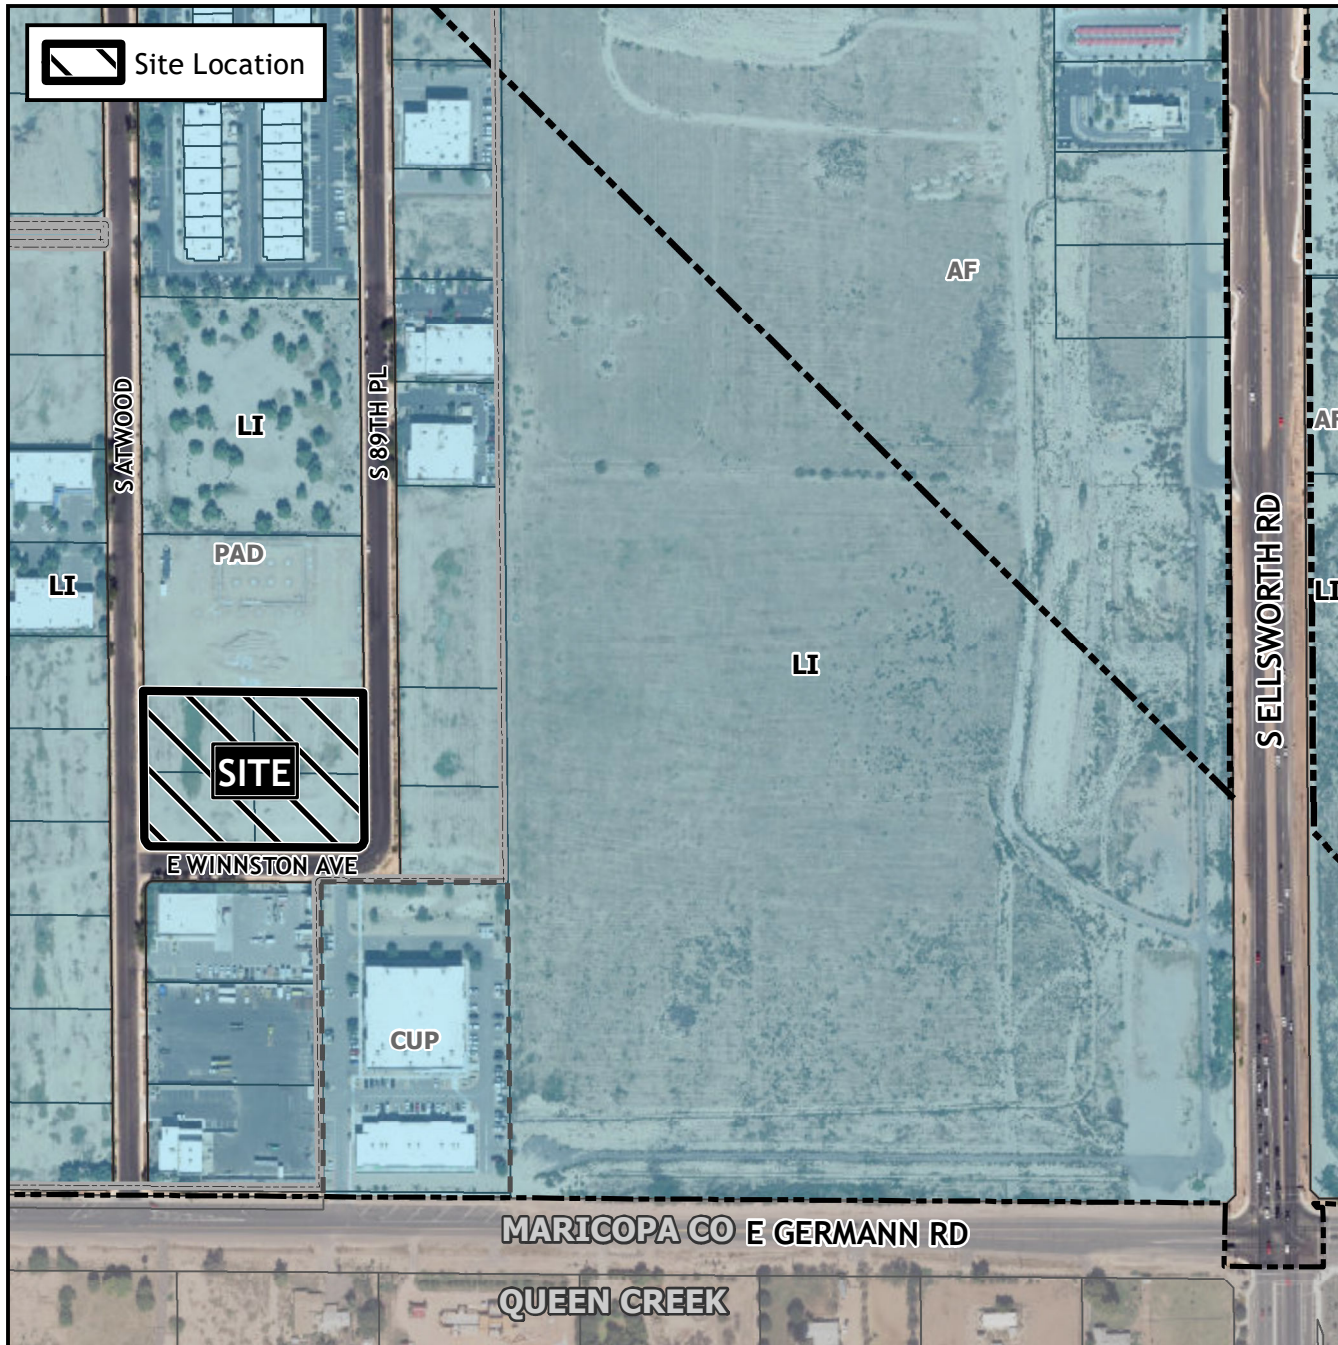

Design Review Vicinity Map: DRB22-01109

Case Details

Case:

DRB22-01109

Site / Address:

(District 6). Within the 7400 block of South 89th Place (west side), within the 8900 block of East Winnston Avenue (north side), and within the 7400 block of South Atwood (east side). Located west of Ellsworth Road and north of Germann Road. (2+ acres).